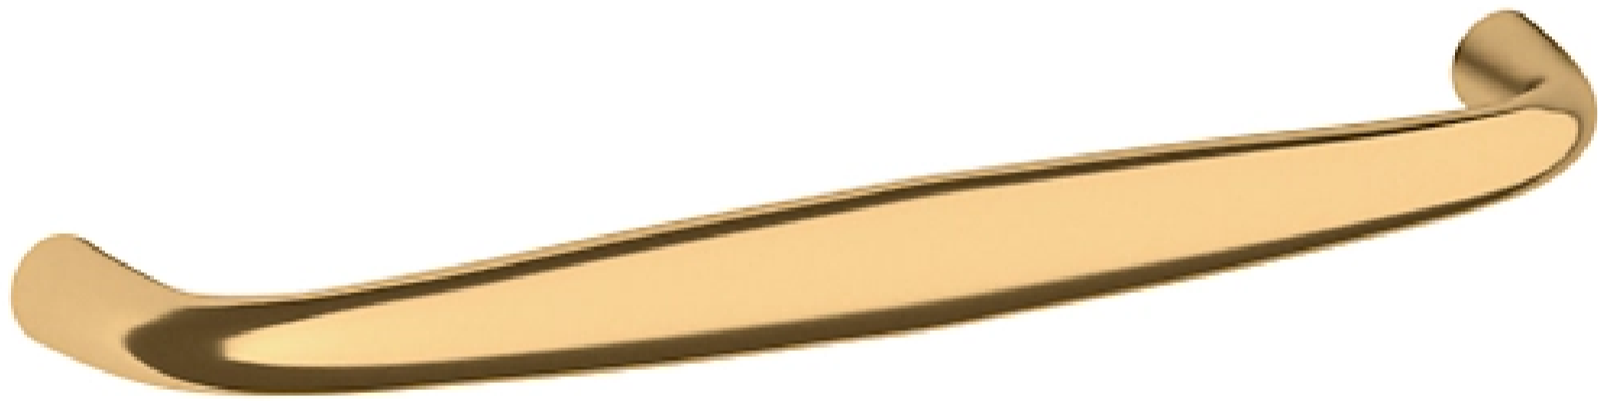

4401 OVAL PULL

6" CTC

SPECIFICATIONS

STYLE

Traditional

4401 OVAL PULL

6" CTC

ESTATE PORTFOLIO

Model Number:
4401.003.BIN

Key Features

- ✓ This design family is available in a knob, a 4" and a 6" pull.
- ✓ Solid brass construction. Feel the difference in quality in every piece of Baldwin's cabinet hardware.
- ✓ Our Polished Brass is polished to perfection, then lacquered to capture the high point of lustrous beauty. The beauty of this finish comes with a Limited Lifetime Finish™ Warranty for enduring elegance.
- ✓ Mounting Hardware included

FINISHES OPTIONS

Satin Nickel - 150, US15

Lifetime (PVD) Polished Nickel - 055

Polished Chrome - 260

Lifetime (PVD) Polished Brass - 003

Lifetime (PVD) Satin Brass - 044

Satin Black - 190

Venetian Bronze - 112, 11P