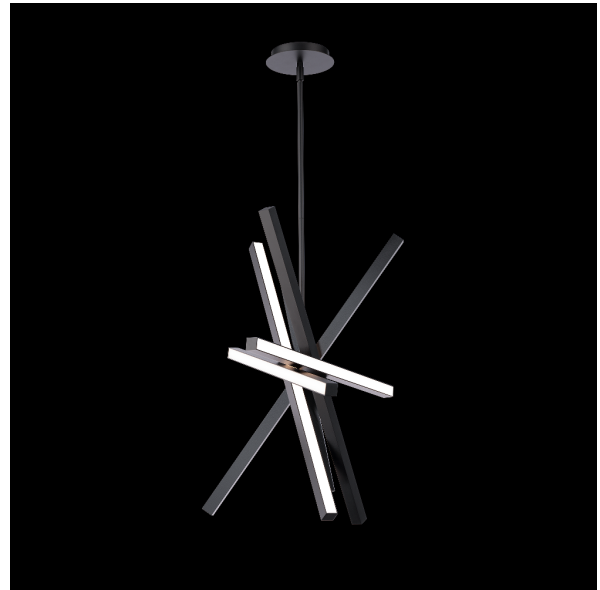

Fixture Type: _____

Catalog Number: _____

Project: _____

Location: _____

Parallax

Pendant 3000K

| Model & Size | Color Temp | Finish | LED Watts | LED Lumens | Delivered Lumens |
|--------------|------------|----------|-----------|------------|------------------|
| 28" | 3000K | BK Black | 27W | 1758 | 1106 |

Example: **PD-73128-BK**

For custom requests please contact customs@wacighting.com

DESCRIPTION

Effortlessly deliberate. A complex array of slender light bars create crisp lines, adding a sculptural feel to any space.

FEATURES

- Rotatable arms for desired look
- Three 12" and one 6" downrods included (additional downrods available)
- Spin-on round canopy with minimal hardware
- May be mounted on a sloped ceiling
- Driver concealed within the canopy
- 5 Year warranty

REPLACEMENT PARTS

RPL-ROD-IN06-BK-01 - 6" rod

RPL-ROD-IN12-BK-01 - 12" rod

FINISHES:

Black

LINE DRAWING:

PD-73128