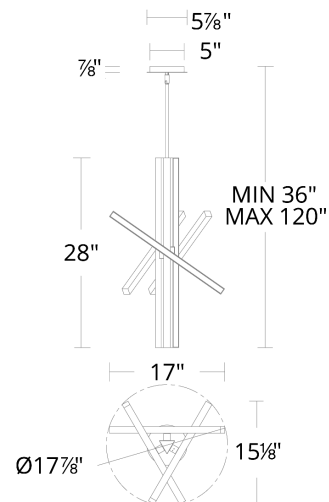

FEATURES

- Rotatable arms for desired look
- Three 12" and one 6" downrods included (additional downrods available)
- Spin-on round canopy with minimal hardware
- May be mounted on a sloped ceiling
- Driver concealed within the canopy
- 5 Year warranty

SPECIFICATIONS

| | |
|---------------|--|
| Color Temp: | 3000K |
| Input: | 120/277 VAC, 50/60Hz |
| CRI: | 90 |
| Dimming: | TRIAC: 100-10% |
| Rated Life: | 50000 Hours |
| Standards: | ETL, cETL Damp Location Listed |
| Construction: | Extruded aluminum frame with PC diffuser |

REPLACEMENT PARTS

RPL-ROD-IN06-BK-01 - 6" rod

RPL-ROD-IN12-BK-01 - 12" rod

FINISHES:

Black

LINE DRAWING:

PD-73128