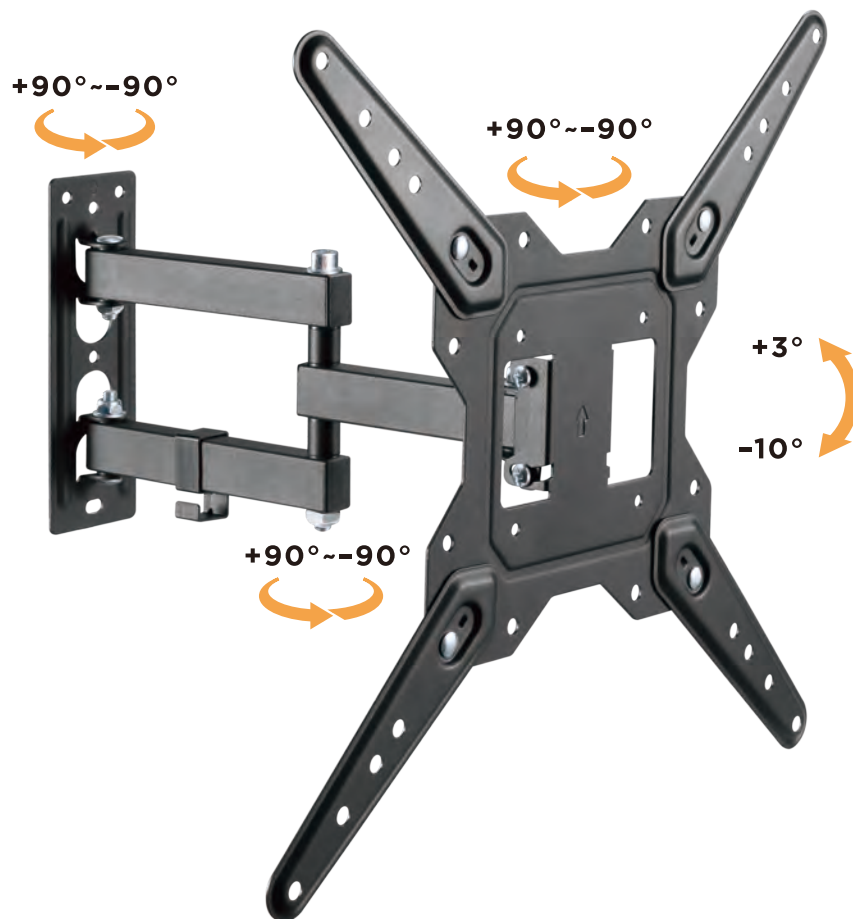

ECO SERIES
Full-Motion TV Wall Mount

ECO SERIES Full-Motion TV Wall Mount

- **Tilt and Swivel**

ensure the TV is perfectly positioned for any seat in the house

- **Extend or Retract Easily**

for comfortable viewing distance

- **Adjustable Adaptor Arms**

extend to fit various screen sizes

- **Cable Management**

for a clean appearance

100X100 - 400X400 VESA Range

(100x200 VESA compatible with 43" SONY® TVs)

100x100
200x100
100x200
200x200

300x300
400x400

400x200
300x200

400x300

ECO SERIES Full-Motion TV Wall Mount

Screen Size	23"-55"
Max. VESA	400x400
Weight Capacity	30kg/66lbs
Strength Tested	3 Times Approved
Profile	60-382mm (2.4"-15")
Tilt Range	+3°--10°
Swivel Range	+90°--90°