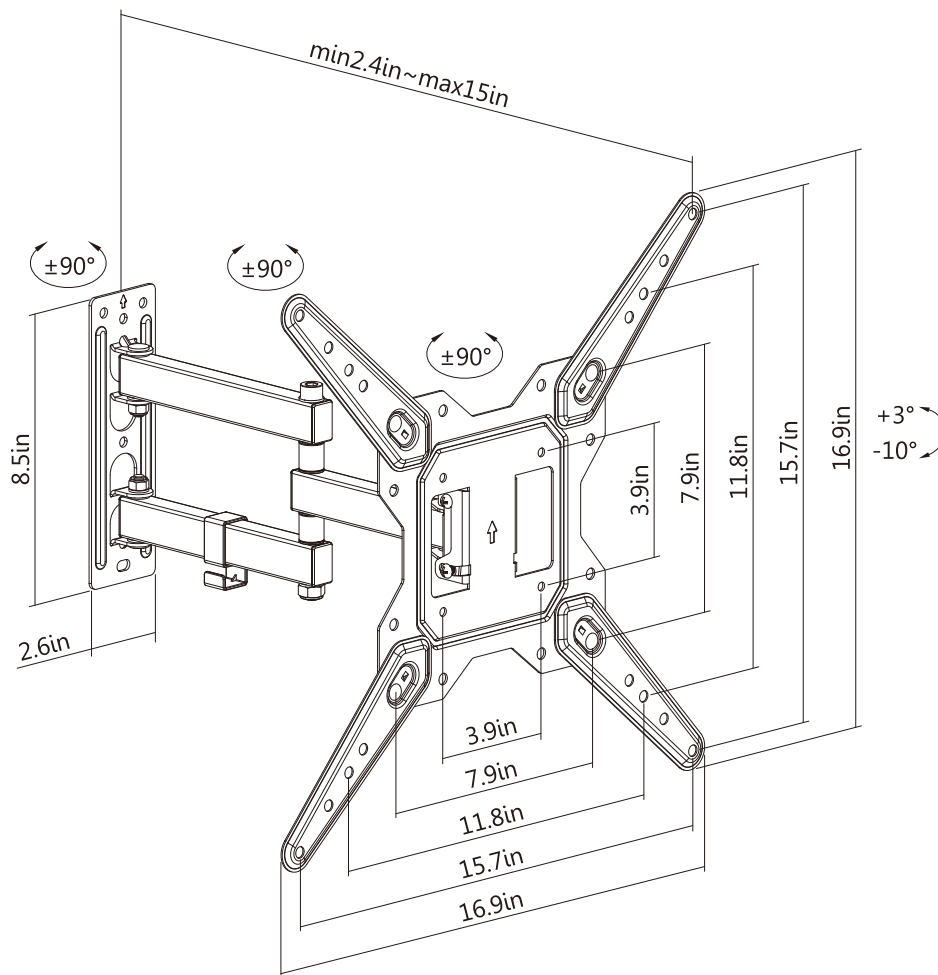

ECO SERIES
Full-Motion TV Wall Mount

ECO SERIES Full-Motion TV Wall Mount

- **Tilt and Swivel**

ensure the TV is perfectly positioned for any seat in the house

- **Extend or Retract Easily**

for comfortable viewing distance

- **Adjustable Adaptor Arms**

extend to fit various screen sizes

- **Cable Management**

for a clean appearance

100X100 - 400X400 VESA Range

(100x200 VESA compatible with 43" SONY® TVs)

100x100
200x100
100x200
200x200

300x300
400x400

400x200
300x200

400x300

ECO SERIES Full-Motion TV Wall Mount

Screen Size	23"-55"
Max. VESA	400x400
Weight Capacity	30kg/66lbs
Strength Tested	3 Times Approved
Profile	60-382mm (2.4"-15")
Tilt Range	+3°--10°
Swivel Range	+90°--90°