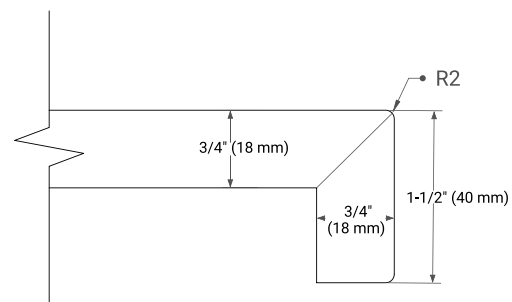

White Grey

FRONT VIEW

SIDE VIEW

PLAN VIEW

54" SINGLE RECTANGLE SINK COUNTERTOP WITH 1.5 IN. THICKNESS

OVERALL DIMENSIONS

54.25" W x 22" D x 1.5" H

COUNTERTOP OPTIONS

Carrara White Quartz

FEATURES

- Solid countertop with mitered edges & seams
- Undermount white rectangular sink
- Pre-drilled for 8" widespread faucet

INCLUDED

- Countertop
- Matching Backsplash
- Rectangle Sink

COUNTERTOP PLAN VIEW

EDGE SIDE VIEW

THREE DIMENSIONAL COUNTERTOP VIEW