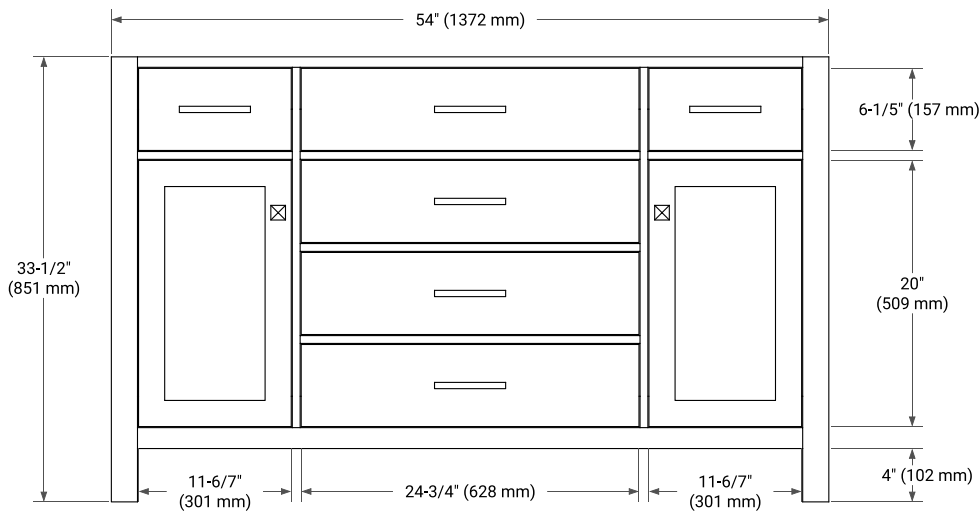

54" SINGLE SINK BASE CABINET

BASE CABINET DIMENSIONS

54" W x 21.5" D x 33.5" H

FEATURES

- Solid wood frame with engineered wood panels
- Dovetail drawers and joints
- Soft closing doors & drawers

HARDWARE FINISHES*

White Grey

FRONT VIEW

SIDE VIEW

PLAN VIEW

54" SINGLE RECTANGLE SINK COUNTERTOP WITH 1.5 IN. THICKNESS

OVERALL DIMENSIONS

54.25" W x 22" D x 1.5" H

COUNTERTOP OPTIONS

Carrara White Quartz

FEATURES

- Solid countertop with mitered edges & seams
- Undermount white rectangular sink
- Pre-drilled for 8" widespread faucet

INCLUDED

- Countertop
- Matching Backsplash
- Rectangle Sink

COUNTERTOP PLAN VIEW

EDGE SIDE VIEW

THREE DIMENSIONAL COUNTERTOP VIEW