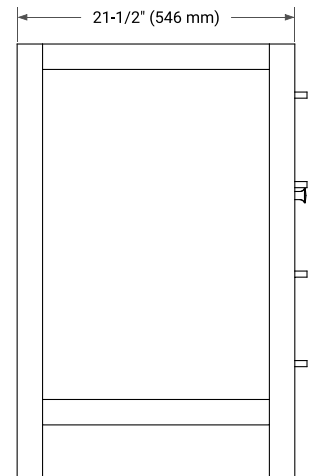

54" SINGLE SINK BASE CABINET

BASE CABINET DIMENSIONS

54" W x 21.5" D x 33.5" H

FEATURES

- Solid wood frame with engineered wood panels
- Dovetail drawers and joints
- Soft closing doors & drawers

HARDWARE FINISHES*

White Grey

FRONT VIEW

SIDE VIEW

PLAN VIEW

54" SINGLE RECTANGLE SINK COUNTERTOP WITH 1.5 IN. THICKNESS

OVERALL DIMENSIONS

54.25" W x 22" D x 1.5" H

COUNTERTOP OPTIONS

Carrara White Quartz

FEATURES

- Solid countertop with mitered edges & seams
- Undermount white rectangular sink
- Pre-drilled for 8" widespread faucet

INCLUDED

- Countertop
- Matching Backsplash
- Rectangle Sink

COUNTERTOP PLAN VIEW

EDGE SIDE VIEW

THREE DIMENSIONAL COUNTERTOP VIEW