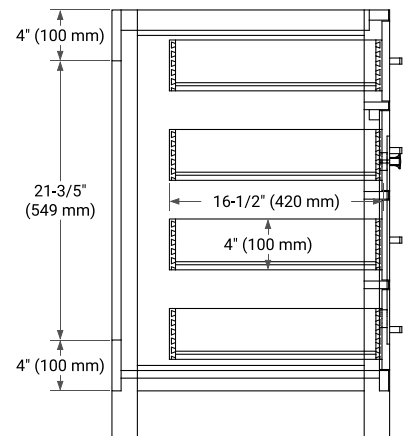

54" SINGLE SINK BASE CABINET

BASE CABINET DIMENSIONS

54" W x 21.5" D x 33.5" H

FEATURES

- Solid wood frame with engineered wood panels
- Dovetail drawers and joints
- Soft closing doors & drawers

HARDWARE FINISHES*

White Grey

FRONT VIEW

SIDE VIEW

PLAN VIEW

54" SINGLE RECTANGLE SINK COUNTERTOP WITH 1.5 IN. THICKNESS

OVERALL DIMENSIONS

54.25" W x 22" D x 1.5" H

COUNTERTOP OPTIONS

Carrara White Quartz

FEATURES

- Solid countertop with mitered edges & seams
- Undermount white rectangular sink
- Pre-drilled for 8" widespread faucet

INCLUDED

- Countertop
- Matching Backsplash
- Rectangle Sink

COUNTERTOP PLAN VIEW

EDGE SIDE VIEW

THREE DIMENSIONAL COUNTERTOP VIEW