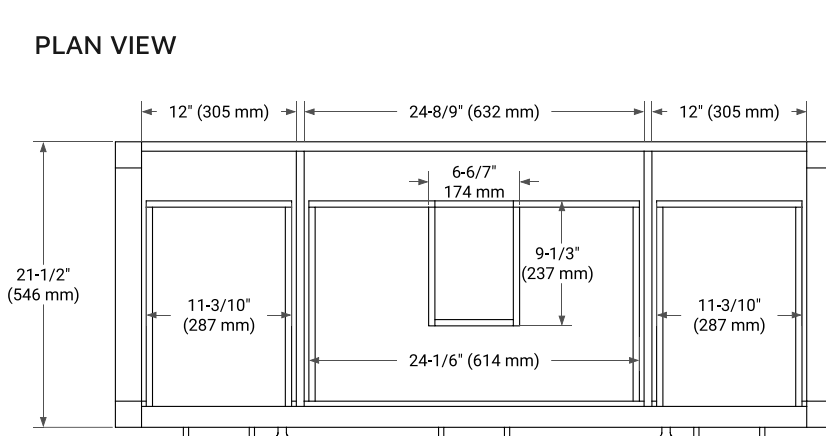

54" SINGLE SINK BASE CABINET

BASE CABINET DIMENSIONS

54" W x 21.5" D x 33.5" H

FEATURES

- Solid wood frame with engineered wood panels
- Dovetail drawers and joints
- Soft closing doors & drawers

HARDWARE FINISHES*

White Grey

FRONT VIEW

SIDE VIEW

PLAN VIEW

54" SINGLE RECTANGLE SINK COUNTERTOP WITH 1.5 IN. THICKNESS

OVERALL DIMENSIONS

54.25" W x 22" D x 1.5" H

COUNTERTOP OPTIONS

Carrara White Quartz

FEATURES

- Solid countertop with mitered edges & seams
- Undermount white rectangular sink
- Pre-drilled for 8" widespread faucet

INCLUDED

- Countertop
- Matching Backsplash
- Rectangle Sink

COUNTERTOP PLAN VIEW

EDGE SIDE VIEW

THREE DIMENSIONAL COUNTERTOP VIEW