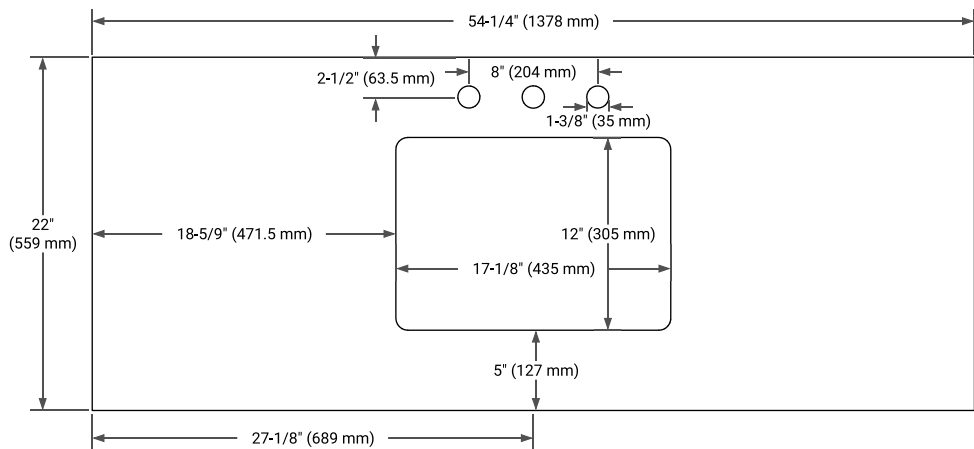

White Grey

FRONT VIEW

SIDE VIEW

PLAN VIEW

54" SINGLE RECTANGLE SINK COUNTERTOP WITH 1.5 IN. THICKNESS

OVERALL DIMENSIONS

54.25" W x 22" D x 1.5" H

COUNTERTOP OPTIONS

Carrara White Quartz

FEATURES

- Solid countertop with mitered edges & seams
- Undermount white rectangular sink
- Pre-drilled for 8" widespread faucet

INCLUDED

- Countertop
- Matching Backsplash
- Rectangle Sink

COUNTERTOP PLAN VIEW

EDGE SIDE VIEW

THREE DIMENSIONAL COUNTERTOP VIEW