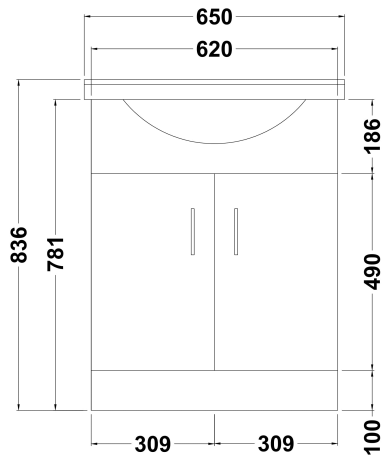

CUSTOMER DATA SHEET

DESCRIPTION: High Gloss White 650 Basin Unit

CUSTOMER DATA SHEET - CERAMICS

DESCRIPTION: Classic 650mm 1T/H Basin

PRODUCT DIMENSIONS

Height (mm)	Width (mm)	Depth (mm)	Nett Wgt Kg
446	650	185	16.5

PACKAGING DIMENSIONS

Height (mm)	Width (mm)	Depth (mm)	Gross Wgt Kg
470	670	200	17.18

PACKAGING DATA

Box Colour	Brown Cardboard Box - Printed		
Box Qty	1	Label Colour	Not Applicable
Label Size	100 x 50	Label Qty	0

OUTER BOX DIMENSIONS (If Applicable)

Height (mm)	Width (mm)	Depth (mm)	Gross Wgt Kg

PRODUCT DETAILS

Country of Origin	China
Fitting Instruction	No

Certification	CE	No	WRAS	N/A	WRAS Number	N/A
Product Material	Vitreous China					

GENERAL

Fixing Supplied	No
-----------------	----

CUSTOMER DATA SHEET - FURNITURE

DESCRIPTION: 650 Pr Std Basin Unit

PRODUCT DIMENSIONS			
Height (mm)	Width (mm)	Depth (mm)	Nett Wgt Kg
781	620	298	19.5

PACKAGING DIMENSIONS			
Height (mm)	Width (mm)	Depth (mm)	Gross Wgt Kg
325	645	815	19.5