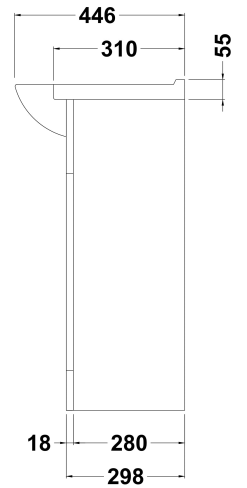

CUSTOMER DATA SHEET

DESCRIPTION: High Gloss White 650 Basin Unit

CUSTOMER DATA SHEET - CERAMICS

DESCRIPTION: Classic 650mm 1T/H Basin

PRODUCT DIMENSIONS

Height (mm)	Width (mm)	Depth (mm)	Nett Wgt Kg
446	650	185	16.5

PACKAGING DIMENSIONS

Height (mm)	Width (mm)	Depth (mm)	Gross Wgt Kg
470	670	200	17.18

PACKAGING DATA

Box Colour	Brown Cardboard Box - Printed		
Box Qty	1	Label Colour	Not Applicable
Label Size	100 x 50	Label Qty	0

OUTER BOX DIMENSIONS (If Applicable)

Height (mm)	Width (mm)	Depth (mm)	Gross Wgt Kg

PRODUCT DETAILS

Country of Origin	China
Fitting Instruction	No

Certification	CE	No	WRAS	N/A	WRAS Number	N/A
Product Material	Vitreous China					

GENERAL

Fixing Supplied	No
-----------------	----

CUSTOMER DATA SHEET - FURNITURE

DESCRIPTION: 650 Pr Std Basin Unit

PRODUCT DIMENSIONS			
Height (mm)	Width (mm)	Depth (mm)	Nett Wgt Kg
781	620	298	19.5

PACKAGING DIMENSIONS			
Height (mm)	Width (mm)	Depth (mm)	Gross Wgt Kg
325	645	815	19.5