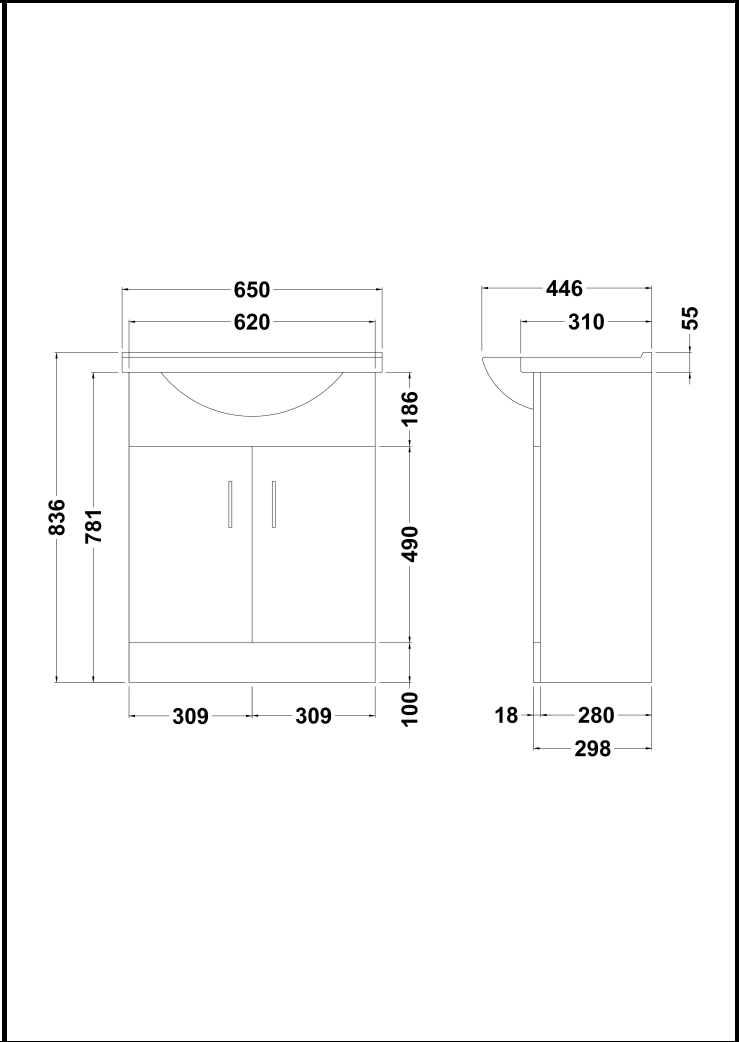

CUSTOMER DATA SHEET

DESCRIPTION: High Gloss White 650 Basin Unit

CUSTOMER DATA SHEET - CERAMICS

DESCRIPTION: Classic 650mm 1T/H Basin

PRODUCT DIMENSIONS

Height (mm)	Width (mm)	Depth (mm)	Nett Wgt Kg
446	650	185	16.5

OUTER BOX DIMENSIONS (If Applicable)

Height (mm)	Width (mm)	Depth (mm)	Gross Wgt Kg

PRODUCT DETAILS

Country of Origin	China
Fitting Instruction	No

Certification	CE	No	WRAS	N/A	WRAS Number	N/A
Product Material	Vitreous China					

SEAT

Type	Not Applicable	Function	Not Applicable
Material	Not Applicable		
Hinge Type	Not Applicable	Hinge Material	Not Applicable

BASINS

Tap Hole	One Taphole	Chain Stay Hole	No
Template	Not Required	Waste Type Req'd	Slotted
Overflow Incl.	Yes	Overflow Cover	Yes
Inner Bowl Depth	115mm		

GENERAL

Fixing Supplied	No
-----------------	----

CUSTOMER DATA SHEET - FURNITURE

DESCRIPTION: 650 Pr Std Basin Unit

PRODUCT DIMENSIONS			
Height (mm)	Width (mm)	Depth (mm)	Nett Wgt Kg
781	620	298	19.5

PACKAGING DIMENSIONS			
Height (mm)	Width (mm)	Depth (mm)	Gross Wgt Kg
325	645	815	19.5