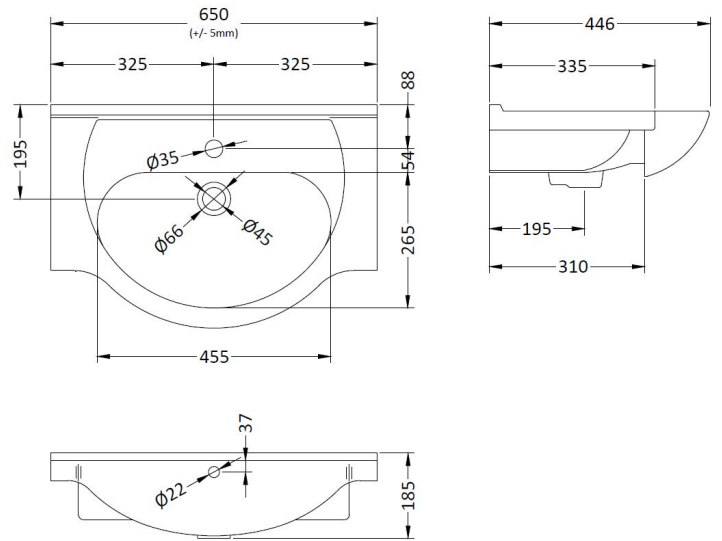

CUSTOMER DATA SHEET

DESCRIPTION: High Gloss White 650 Basin Unit

CUSTOMER DATA SHEET - CERAMICS

DESCRIPTION: Classic 650mm 1T/H Basin

PRODUCT DIMENSIONS

Height (mm)	Width (mm)	Depth (mm)	Nett Wgt Kg
446	650	185	16.5

PACKAGING DIMENSIONS

Height (mm)	Width (mm)	Depth (mm)	Gross Wgt Kg
470	670	200	17.18

PACKAGING DATA

Box Colour	Brown Cardboard Box - Printed		
Box Qty	1	Label Colour	Not Applicable
Label Size	100 x 50	Label Qty	0

OUTER BOX DIMENSIONS (If Applicable)

Height (mm)	Width (mm)	Depth (mm)	Gross Wgt Kg

PRODUCT DETAILS

Country of Origin	China
Fitting Instruction	No

Certification	CE	No	WRAS	N/A	WRAS Number	N/A
Product Material	Vitreous China					

GENERAL

Fixing Supplied	No
-----------------	----

CUSTOMER DATA SHEET - FURNITURE

DESCRIPTION: 650 Pr Std Basin Unit

PRODUCT DIMENSIONS			
Height (mm)	Width (mm)	Depth (mm)	Nett Wgt Kg
781	620	298	19.5

PACKAGING DIMENSIONS			
Height (mm)	Width (mm)	Depth (mm)	Gross Wgt Kg
325	645	815	19.5