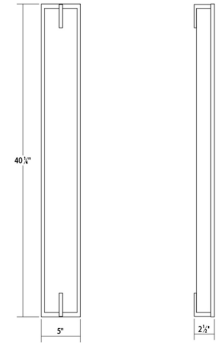

## Dimensions

Height:	40"
Width:	5"
Extends:	2.75"
Minimum Extension:	2.75"
Maximum Extension:	2.75"
Size:	40"
Canopy/Backplate/Base Width:	5
Canopy/Backplate/Base Depth:	0.5
Canopy/Backplate/Base Height:	40

## Shipping

Carton 1 L x W x H:	47" X 10" X 8"
Carton 1 Gross Weight:	13 LBS