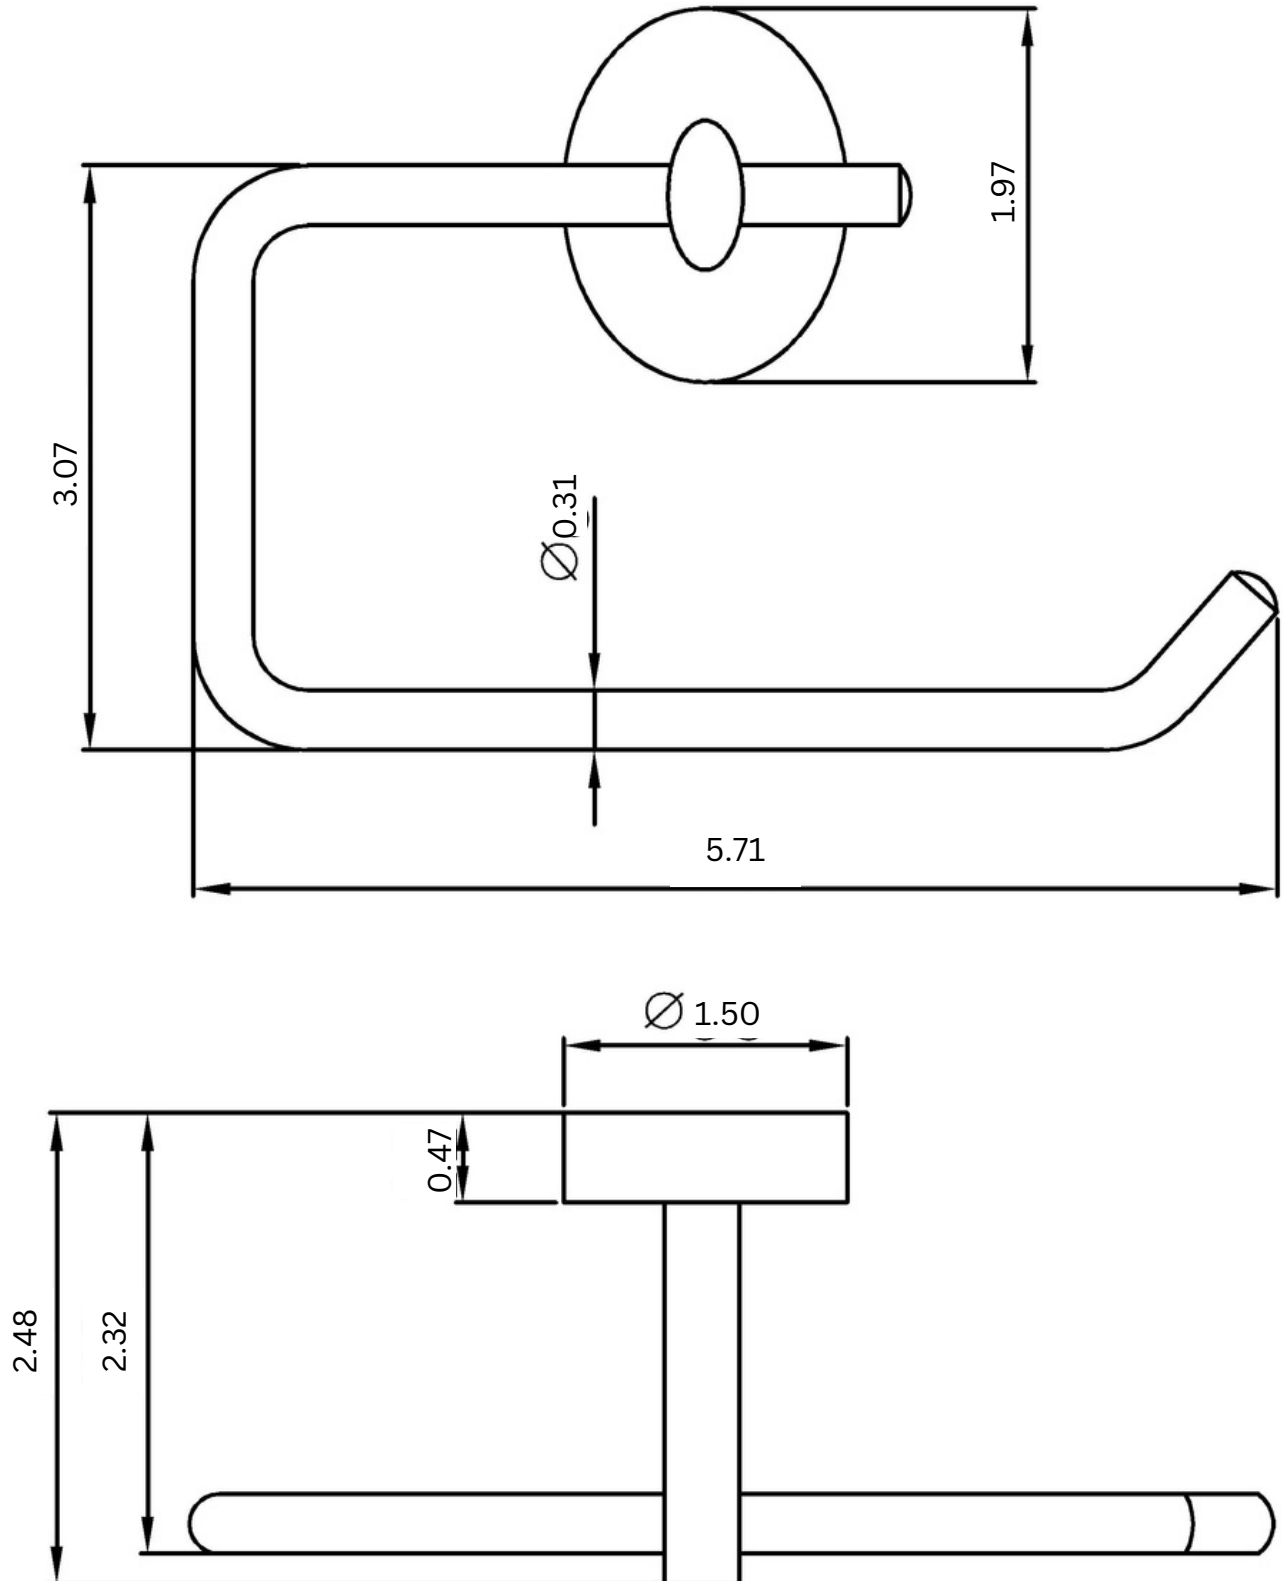

Dimensions

(Measurements in inches)

Toilet Paper Holder

Series	Model No.	Finish
Amalfi	AM6604	Polished Chrome

Features

- ▶ Made of brass
- ▶ Includes installation hardware
- ▶ Matching accessories available by series
- ▶ Concealed disc mounting system
- ▶ Rust, tarnish resistant
- ▶ No assembly required

Dimensions

(Measurements in inches)

Robe Hook