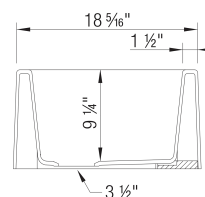

Warranty

BLANCO offers a limited lifetime warranty on all sinks and faucets, as well as a one-year warranty on all custom accessories.

Code/Standards Compliance

BLANCO sinks and faucets are third-party tested and certified to standards and listed by applicable certification bodies. For more information on individual product listings, contact our office or listing organization.

View our how-to videos to learn more about installing and caring for BLANCO products:
<https://www.blanco.com/us-en/service/how-to-videos/how-to-videos-for-sinks/>

Questions? Contact us today

BLANCO America, Inc.
110 Mount Holly By-Pass
Lumberton, NJ 08048

Phone & Fax
Phone: 888-668-6201
Fax: 609-668-6211

While BLANCO endeavors to provide accurate information, all dimensions are nominal, cannot be guaranteed, and are subject to change or cancellation. BLANCO assumes no responsibility for use of superseded or voided specifications.