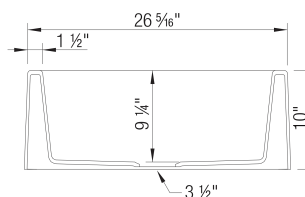

- Min cabinet size: 30 in
- Apron front height: 10 in

What is included:
Installation instructions
Cabinet template
Limited Lifetime Warranty

Custom cabinet installation required.
To prevent damage, sink must be shipped on a pallet.