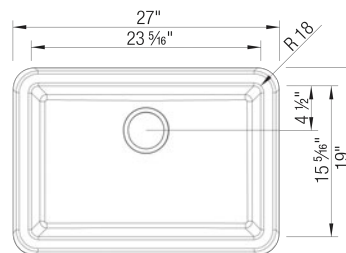

Design and Planning Tips

- Min cabinet size: 30 in
- Apron front height: 10 in

What is included:
Installation instructions
Cabinet template
Limited Lifetime Warranty

Custom cabinet installation required.
To prevent damage, sink must be shipped on a pallet.