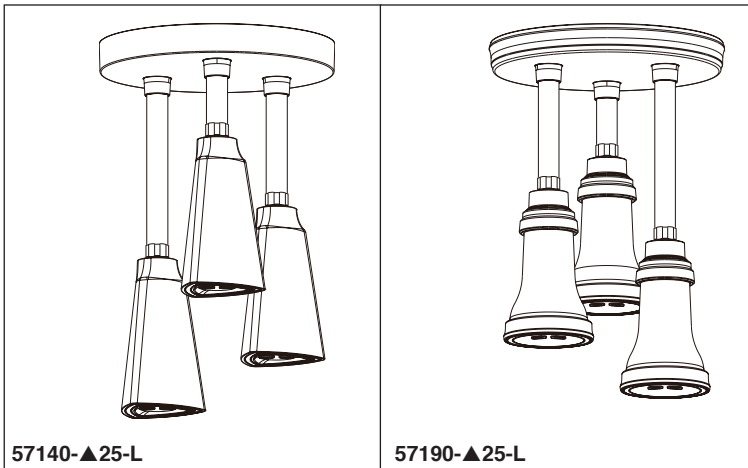

see what Delta can do™

PENDANT RAINCAN SHOWER HEAD

- H₂Okinetic® Pendant Raincan
- Single-Setting Shower Head
- LED light on each spray face

FEATURES:

- H₂Okinetic® Technology

STANDARD SPECIFICATIONS:

- Max flow rate 1.75 gpm @80 PSI, 6.6 L/min @ 550 kPa
- Adjustable pendant shower heads for ideal coverage
- To be used with a 9' (2286 mm) ceiling or taller
- Connects to 1/2" IPS male threads
- LED lights are powered by hydrogenerator. No batteries required.
- Spray settings include: H₂Okinetic® spray

WARRANTY:

- Parts and Finish – Lifetime limited warranty; or for commercial purchasers, 10 years for multi-family residential (apartments and condominiums) and 5 years for all other commercial uses, in each case from the date the product is received by the original purchaser or their authorized representative (installation contractor, etc.).
- Please go to www.deltafaucet.com for the complete details of our limited warranty.

COMPLIES WITH:

- ASME A112.18.1 / CSA B125.1

▲ Designate proper finish suffix

Delta Faucet Company reserves the right (1) to make changes in specifications and materials, and (2) to change or discontinue models, both without notice or obligation. Dimensions are for reference only. See current full-line price book or www.deltafaucet.com for finish options and product availability.

DSP-B-57140-25-L Rev. B

Delta Faucet Company

55 E. 111th Street, Carmel, IN 46280
350 South Edgeware Road, St. Thomas, ON N5P 4L1
© 2025 Delta Faucet Company