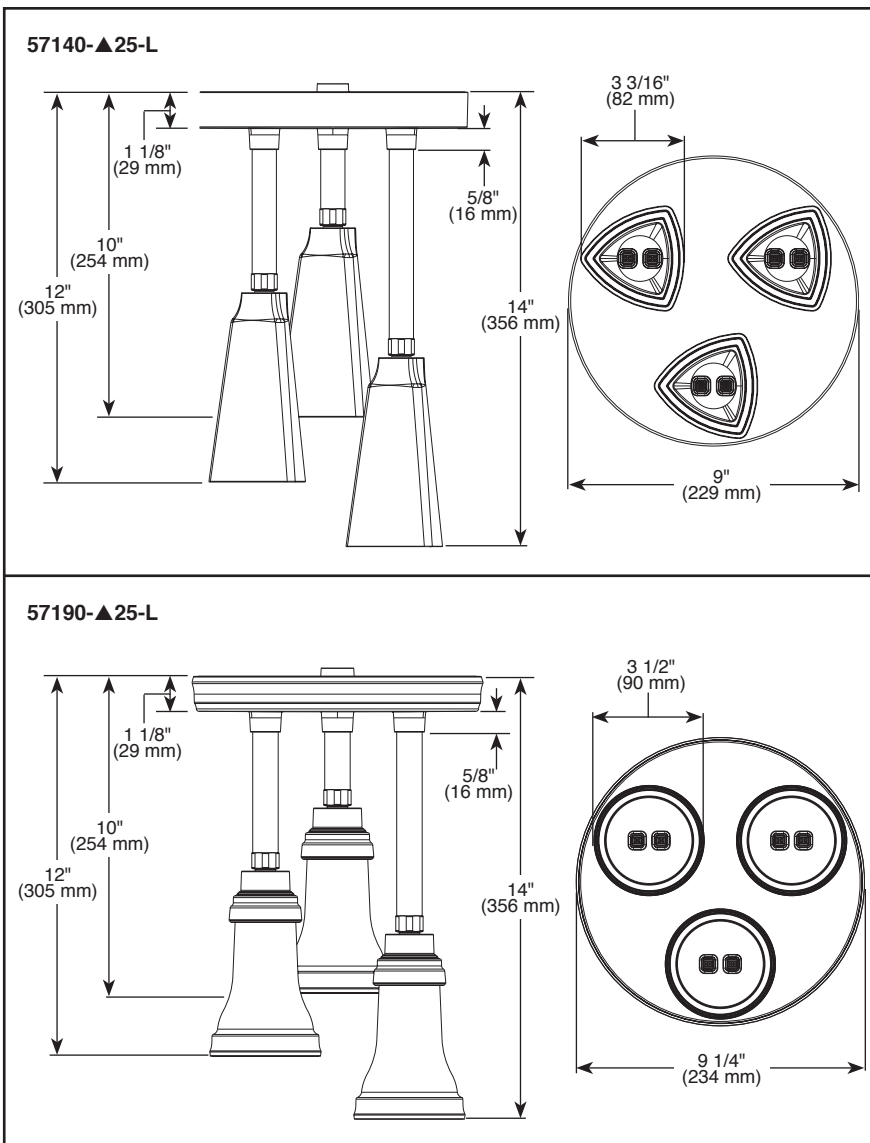

see what Delta can do™

PENDANT RAINCAN SHOWER HEAD

- H₂Okinetic® Pendant Raincan
- Single-Setting Shower Head
- LED light on each spray face

FEATURES:

- H₂Okinetic® Technology

STANDARD SPECIFICATIONS:

- Max flow rate 1.75 gpm @80 PSI, 6.6 L/min @ 550 kPa
- Adjustable pendant shower heads for ideal coverage
- To be used with a 9' (2286 mm) ceiling or taller
- Connects to 1/2" IPS male threads
- LED lights are powered by hydrogenerator. No batteries required.
- Spray settings include: H₂Okinetic® spray

WARRANTY:

- Parts and Finish – Lifetime limited warranty; or for commercial purchasers, 10 years for multi-family residential (apartments and condominiums) and 5 years for all other commercial uses, in each case from the date the product is received by the original purchaser or their authorized representative (installation contractor, etc.).
- Please go to www.deltafaucet.com for the complete details of our limited warranty.

COMPLIES WITH:

- ASME A112.18.1 / CSA B125.1

▲ Designate proper finish suffix

Delta Faucet Company reserves the right (1) to make changes in specifications and materials, and (2) to change or discontinue models, both without notice or obligation. Dimensions are for reference only. See current full-line price book or www.deltafaucet.com for finish options and product availability.

DSP-B-57140-25-L Rev. B

Delta Faucet Company

55 E. 111th Street, Carmel, IN 46280
350 South Edgeware Road, St. Thomas, ON N5P 4L1
© 2025 Delta Faucet Company