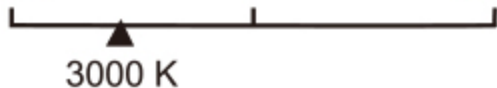

Lighting Facts Per Bulb

Brightness **1400lumens**

Estimated Yearly Energy Cost **$2.05**

Based on 3 hrs/day, 11¢/kWh

Cost depends on rates and use

Life

Based on 3 hrs/day

22.8 years

Light Appearance

Warm

Cool

Energy Used

17watts