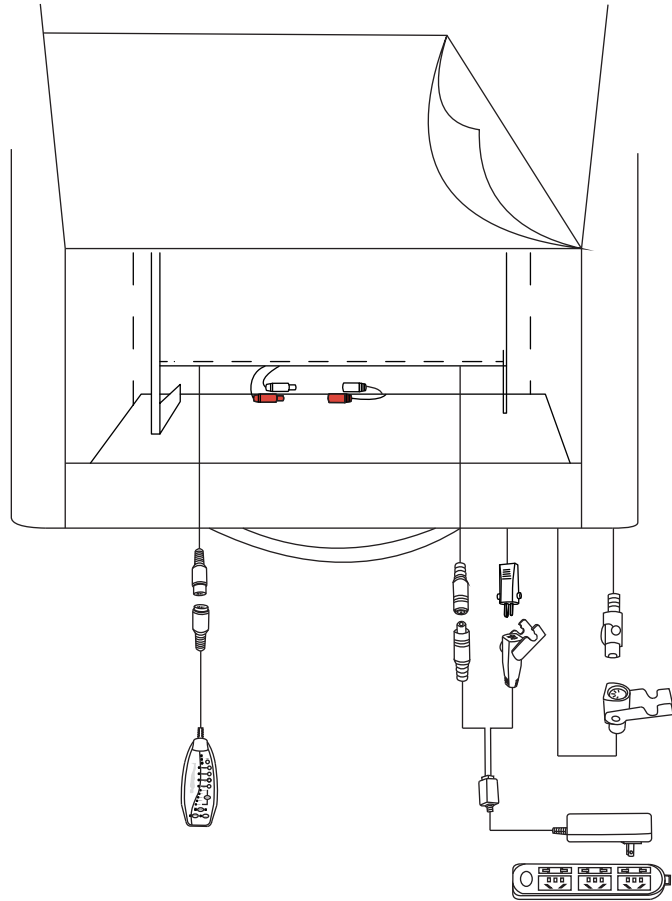

If any part is missing, damaged and any questions, please feel free to contact us.

2. PARTS LIST

BOX 1		
Part	Description	Qty
A		1PC
BOX 2		
Part	B	C
Description		
Qty	1PC	2PCS
Part	D	E
Description		
Qty	1PC	1PC

3. ASSEMBLY STEPS

Step1: Align the two side slots and install the Armrest.

Step2: Align the back to the seat base through the slots, then to press down backrest, until hear a “click” , and then ensure that the backrest is stable and will not be pulled out.

Step3: connect the power cables one by one as shown in the diagram.

Please note:The USB socket in the bottom of the recliner armrest.

4. OPERATING INSTRUCTIONS

Press and hold the button on the right of the controller to control the opening of the footrest and backrest.