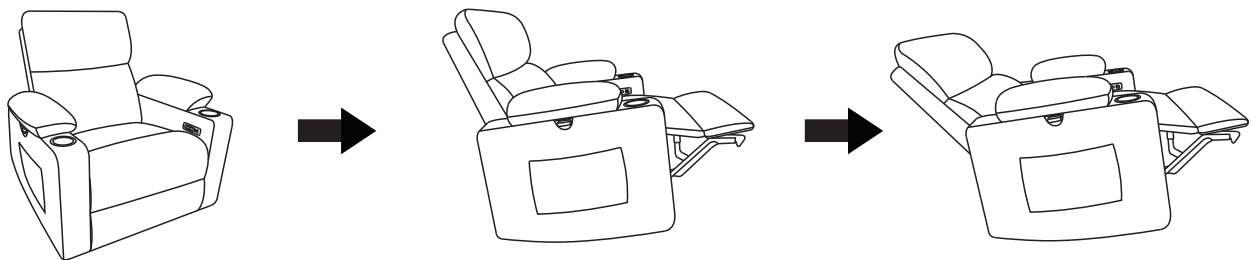

3. ASSEMBLY STEPS

Step1: Align the two side slots and install the Armrest.

Step2: Align the back to the seat base through the slots, then to press down backrest, until hear a “click” , and then ensure that the backrest is stable and will not be pulled out.

Step3: connect the power cables one by one as shown in the diagram.

Please note:The USB socket in the bottom of the recliner armrest.

4. OPERATING INSTRUCTIONS

Press and hold the button on the right of the controller to control the opening of the footrest and backrest.