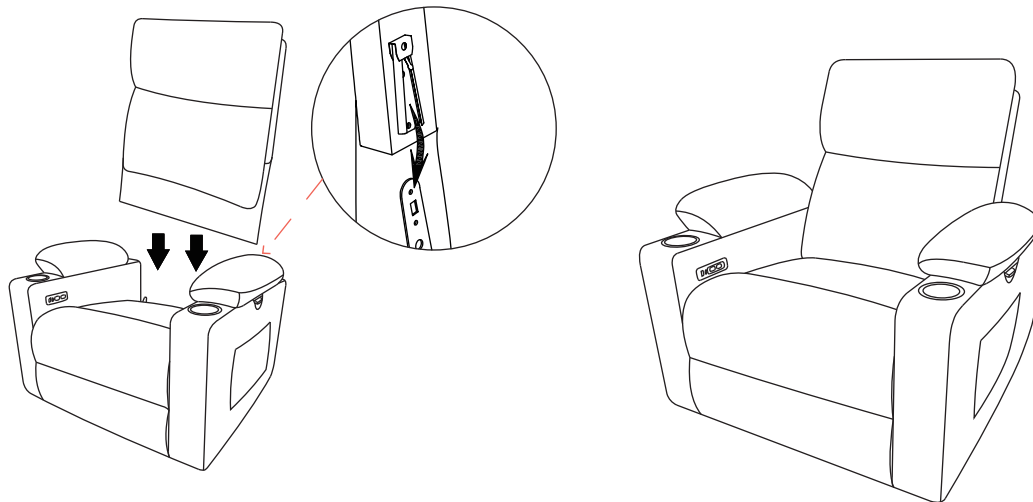

Power Recliner Chair with Adjustable Armrest

1. ASSEMBLE GUIDE

Thank you very much for choosing our product!

Please take time to read these instructions thoroughly and follow each step carefully for safe and easy operation. Keep this manual for future reference, especially for the safety information.

3. ASSEMBLY STEPS

Step1: Align the two side slots and install the Armrest.

Step2: Align the back to the seat base through the slots, then to press down backrest, until hear a “click” , and then ensure that the backrest is stable and will not be pulled out.

Step3: connect the power cables one by one as shown in the diagram.

Please note:The USB socket in the bottom of the recliner armrest.

4. OPERATING INSTRUCTIONS

Press and hold the button on the right of the controller to control the opening of the footrest and backrest.