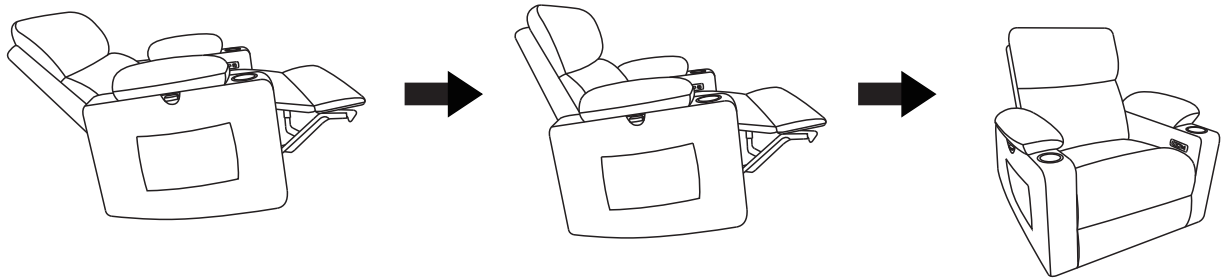

3. ASSEMBLY STEPS

Step1: Align the two side slots and install the Armrest.

Step2: Align the back to the seat base through the slots, then to press down backrest, until hear a “click” , and then ensure that the backrest is stable and will not be pulled out.

Step3: connect the power cables one by one as shown in the diagram.

Please note:The USB socket in the bottom of the recliner armrest.

4. OPERATING INSTRUCTIONS

Press and hold the button on the right of the controller to control the opening of the footrest and backrest.