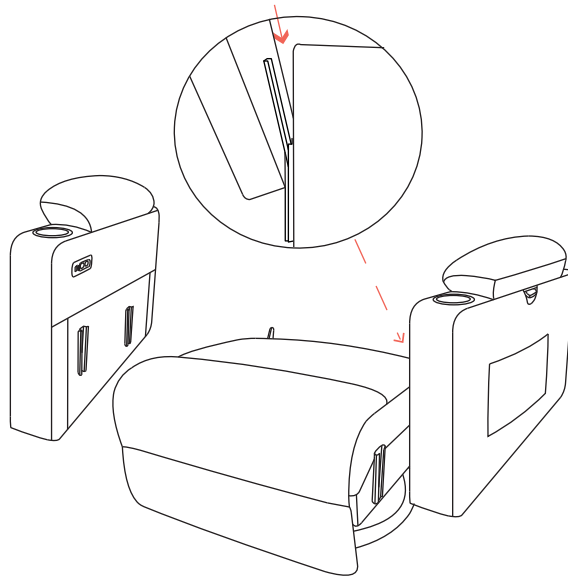

Also, it is better for you to assemble the chair in cooperation with 2-person, having a second person to help you makes it even easier.

Please read and understand this manual before any assembly. Before beginning assembly of product, make sure all parts are present. Compare parts with packaging contents list.

3. ASSEMBLY STEPS

Step1: Align the two side slots and install the Armrest.

Step2: Align the back to the seat base through the slots, then to press down backrest, until hear a “click” , and then ensure that the backrest is stable and will not be pulled out.

Step3: connect the power cables one by one as shown in the diagram.

Please note:The USB socket in the bottom of the recliner armrest.

4. OPERATING INSTRUCTIONS

Press and hold the button on the right of the controller to control the opening of the footrest and backrest.