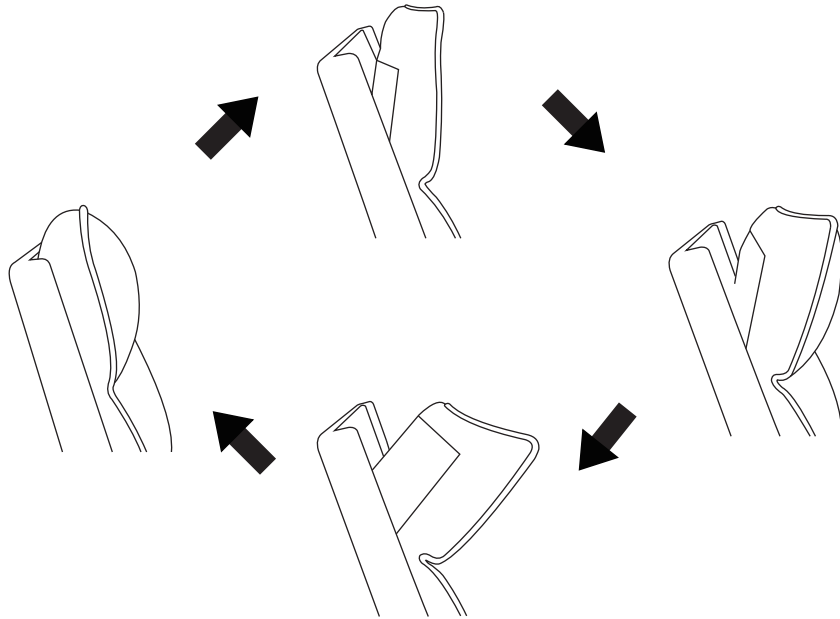

3. ASSEMBLY STEPS

Step1: Align the two side slots and install the Armrest.

Step2: Align the back to the seat base through the slots, then to press down backrest, until hear a “click” , and then ensure that the backrest is stable and will not be pulled out.

Step3: connect the power cables one by one as shown in the diagram.

Please note:The USB socket in the bottom of the recliner armrest.

4. OPERATING INSTRUCTIONS

Press and hold the button on the right of the controller to control the opening of the footrest and backrest.

Press and hold the button on the left of the controller to control the opening of the footrest and backrest.

4. OPERATING INSTRUCTIONS

The headrests can be manually adjusted from front to rear at a variety of angles to provide comfortable support.