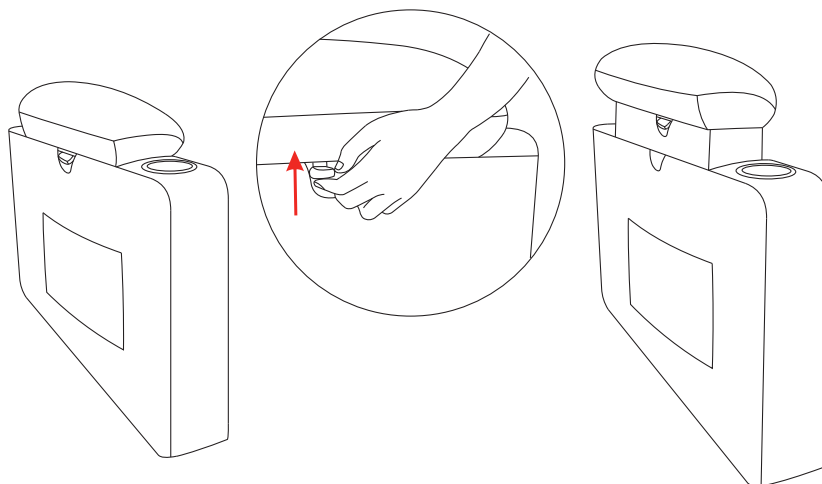

3. ASSEMBLY STEPS

Step1: Align the two side slots and install the Armrest.

Step2: Align the back to the seat base through the slots, then to press down backrest, until hear a “click” , and then ensure that the backrest is stable and will not be pulled out.

Step3: connect the power cables one by one as shown in the diagram.

Please note:The USB socket in the bottom of the recliner armrest.

4. OPERATING INSTRUCTIONS

Press and hold the button on the right of the controller to control the opening of the footrest and backrest.

Press and hold the button on the left of the controller to control the opening of the footrest and backrest.

4. OPERATING INSTRUCTIONS

The headrests can be manually adjusted from front to rear at a variety of angles to provide comfortable support.