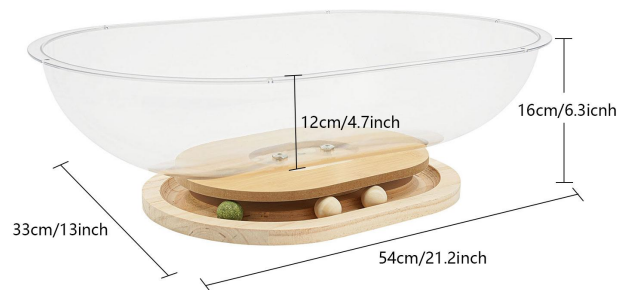

Specification

Material: Density Board and Acrylic

Shape: Ellipse

Target Species: Cat

Wash Style: Hand Wash

Style: Modern

Mounting Type: Freestanding

Assembly Required: Yes

Load Capacity: Within 12.5kg/27.56 lbs

Net Weight: 1.35kg/2.98 lbs

Gross Weight: 1.85kg/4.08 lbs

Capsule Depth: 12cm/4.7in

Product Size: 54*33*16cm/21.2*13*6.3in

Package Size: 54.5*33.5*13cm/21.46*13.19*5.12in

Package Included

1* Space Capsule Cat Bed

Other Accessories for Installation

Application

It is mainly suitable for cats and can be used as a home use, pet store or in bedrooms, living rooms and other places.