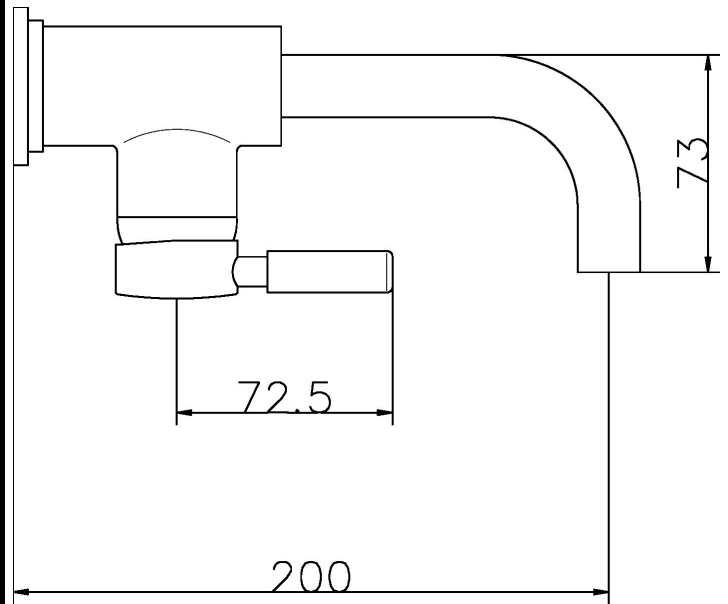

CUSTOMER DATA SHEET - BRASSWARE

SALES CODE: PN381

DESCRIPTION: Tec Single Lever Side Action Basin Mixer

PRODUCT DIMENSIONS

Height (mm)	Width (mm)	Depth (mm)	Length (mm)	Nett Wgt Kg
210	55	200		1.64

PACKAGING DIMENSIONS

Height (mm)	Width (mm)	Depth (mm)	Gross Wgt Kg
90	175	275	1.64

PACKAGING DATA

Box Colour	White Cardboard Box		
Box Qty	1	Label Colour	White Label
Label Size	100 x 50	Label Qty	2

OUTER BOX DIMENSIONS (If Applicable)

Height (mm)	Width (mm)	Depth (mm)	Length (mm)	Gross Wgt Kg
460	220	460		13
Barcode	5055146151937			

PRODUCT DETAILS

Country of Origin	China		
Fitting Instruction	Yes		
Product Material	Brass/ABS		
Control Type	Manual		
Waste Included	Waste Not Included		
WRAS Approval	No	Approval No.	N/A
Operating Pressure (bar)	0.1		
Valve/Cartridge Type	Single Lever Cartridge		

Colour/Finish	Chrome									
Mount Type	Wall									
Waste Type	Not Applicable									
Flow Rates (L/min)	0.1	6	0.5		1	11	2	16	3	19
Pipe Size	15 mm (1/2" Bsp)									
Pipe Centres	N/A									