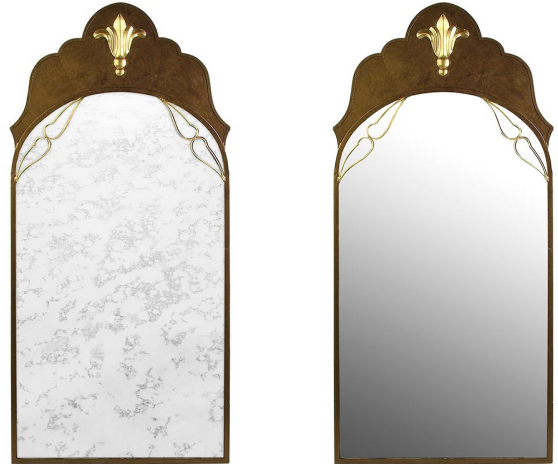

ELLAHOME

Fleur De Lis Mirror (65")

SKU#

MR14L

Overall

65"h x 30"w x 1"d

Description

Enhance the elegance of your bedroom or hallway with this gorgeous steel and glass mirror. This 65-inch high mirror showcases a handsome, vintage-style fleur-de-lis motif on its arched top and a rounded frame that adds an elegant appeal to any space.

Finish Options

-  AB Antique Black
-  BB Bronzed Brass
-  DO Deep Ocean
-  DG Distressed Gray
-  FB Flat Black
-  GL Gold Leaf (+15%)
-  MB Metallic Bronze
-  MG Metallic Graphite
-  OW Oyster White
-  SL Silver Leaf (+15%)

Mirror Options

-  AM Antiqued Mirror
-  CLM Clear Mirror

Materials

Steel/ Glass

Mirror Dimensions

50" x 28"

Weight

55 lb