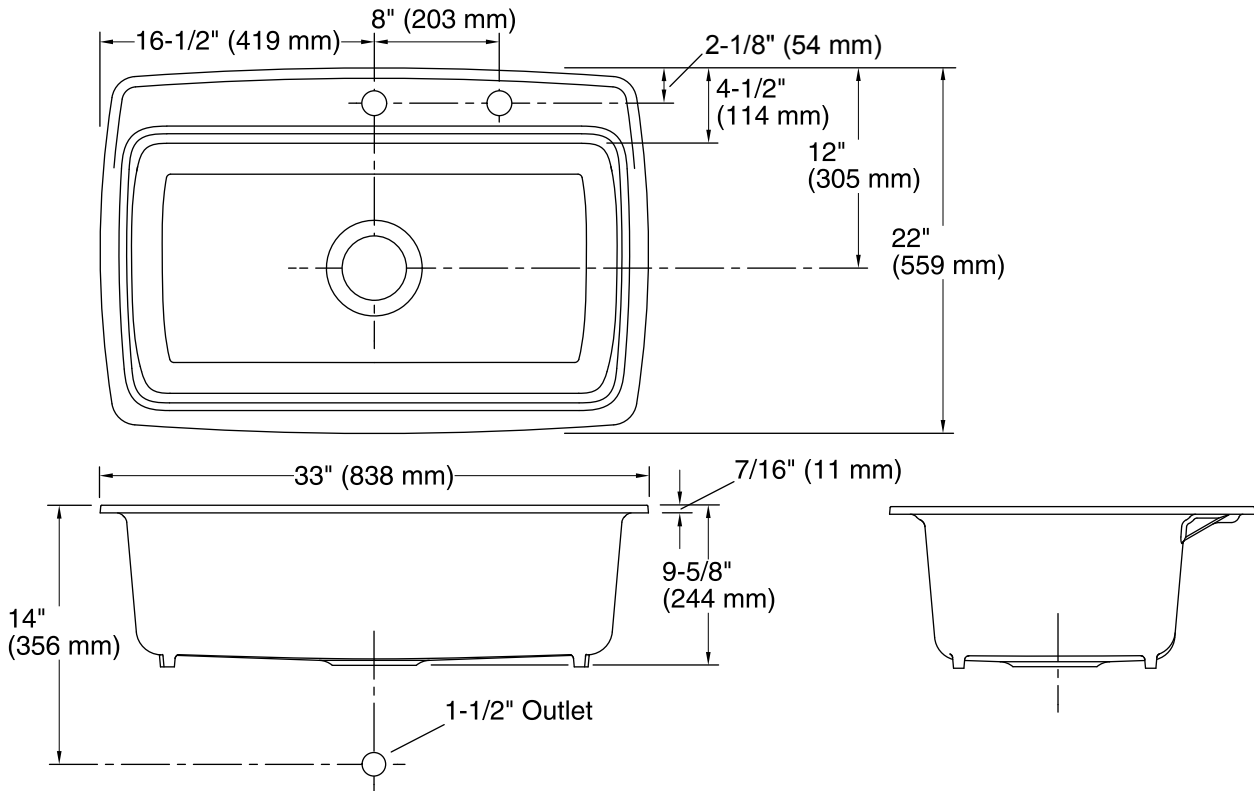

Features

- 33-inch minimum base cabinet width.
- KOHLER cast iron.
- Acid-resistant enamel finish.
- Tile-in.
- Single compartment.
- Two faucet holes.
- 33" (838 mm) x 22" (559 mm)

Recommended Accessories

K-9000 P-Trap

Optional Accessories

K-6063 Sink Rack
K-6637 Cutting Board
K-8801 Sink Strainer

Codes/Standards

ASME A112.19.1/CSA B45.2

KOHLER® Enameled Cast Iron Kitchen Sink - Lifetime Limited Warranty

See website for detailed warranty information.

Available Color/Finishes

Color tiles intended for reference only.

Color	Code	Description
	0	White
	96	Biscuit
	47	Almond
	7	Black Black™

Technical Information

All product dimensions are nominal.

Bowl configuration:	Single
Installation:	Tile-in
Bowl area	Length: 29" (737 mm) Width: 15" (381 mm) Bowl depth: 9" (229 mm)
Number of deck holes:	2
Faucet hole(s):	1-3/8" (35 mm)
Drain hole:	3-5/8" (92 mm)