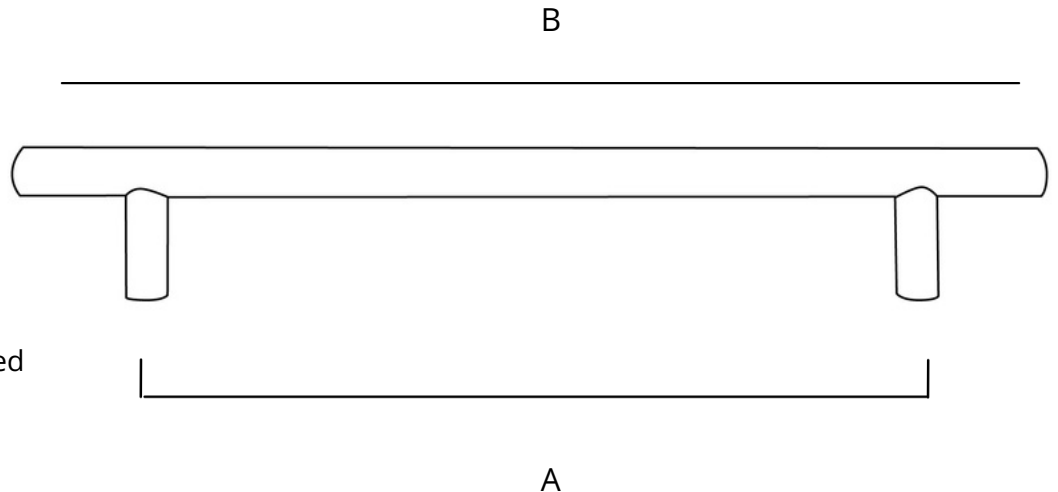

178-MM Center-to-Center Pull

Satin Nickel - RL022108

SPECIFICATIONS

DIMENSIONS

Center to center: 7 in. **(A)**
Overall length: 9.38 in. **(B)**
Projection: 1.38 in.
Height: 0.5 in.
Weight: 0.52 lbs.

INSTALLATION

#8-32 1 in. & 1.5 in. screws included

WARRANTY

Limited 90-Day

THE MM COLLECTION INCLUDES:

178-MM center-to-center pull
492-MM center-to-center pull

All offered in Satin Nickel