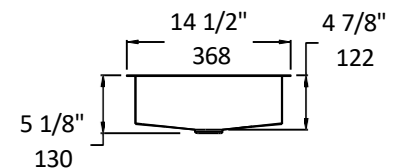

Specifications:

Installation:	Undercounter or drop-in
Interior Dimensions:	15 3/8" w x 13" d x 4 7/8" h
Exterior Dimensions:	16 7/8" w x 14 1/2" d x 5 1/8" h
Material:	Stainless Steel
Weight:	6 lbs
Overflow:	No
Finishes:	21 - Brushed Stainless Steel
Faucet Holes:	N/A
Cutout Size:	15" x 12 3/4" (template available upon request)
Drain Hole Size:	Ø 1 3/4"

Recommended Items:

- European drain without overflow
 - 7100-15 click-clack drain
 - 7100-13 stationary dome drain

LACAVA reserves the right to revise any dimension or information on this sheet without notice. Dimensions are nominal and may vary within an industry accepted tolerance of 1/4\"/>