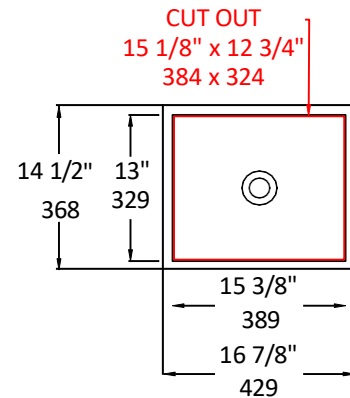

Specifications:

Installation:	Undercounter or drop-in
Interior Dimensions:	15 3/8" w x 13" d x 4 7/8" h
Exterior Dimensions:	16 7/8" w x 14 1/2" d x 5 1/8" h
Material:	Stainless Steel
Weight:	6 lbs
Overflow:	No
Finishes:	21 - Brushed Stainless Steel
Faucet Holes:	N/A
Cutout Size:	15" x 12 3/4" (template available upon request)
Drain Hole Size:	Ø 1 3/4"

Recommended Items:

- European drain without overflow
 - 7100-15 click-clack drain
 - 7100-13 stationary dome drain

LACAVA reserves the right to revise any dimension or information on this sheet without notice. Dimensions are nominal and may vary within an industry accepted tolerance of 1/4\"/>