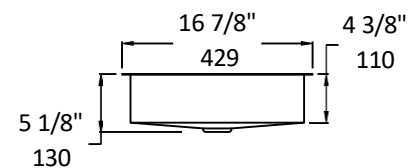

Specifications:

Installation:	Undercounter or drop-in
Interior Dimensions:	15 3/8" w x 13" d x 4 7/8" h
Exterior Dimensions:	16 7/8" w x 14 1/2" d x 5 1/8" h
Material:	Stainless Steel
Weight:	6 lbs
Overflow:	No
Finishes:	21 - Brushed Stainless Steel
Faucet Holes:	N/A
Cutout Size:	15" x 12 3/4" (template available upon request)
Drain Hole Size:	Ø 1 3/4"

Recommended Items:

- European drain without overflow
 - 7100-15 click-clack drain
 - 7100-13 stationary dome drain

LACAVA reserves the right to revise any dimension or information on this sheet without notice. Dimensions are nominal and may vary within an industry accepted tolerance of 1/4\"/>