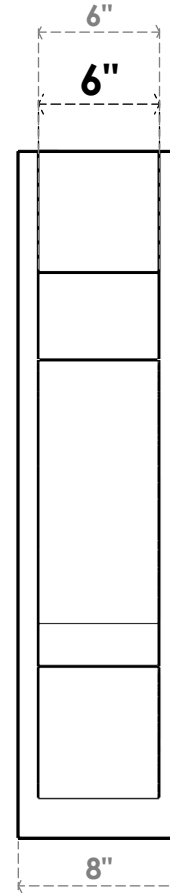

ITEM NUMBER: OUTUROC060X080X28000X34000X060X020X060BOA44RCPR

6"W TOP X 8"W BACK X 28"D X 34"H X 6"T TOP X 2"T BACK TIMBERTHANE ROUGH CEDAR BALBOA FAUX WOOD OPEN OUTLOOKER, BLOCK TOP AND BACK, 6"W CLOSED BRACE, PRIMED TAN

SIDE PROFILE

FRONT PROFILE

ISOMETRIC

GENERATED DATE : 07/05/2023

EKENA MILLWORK
2300 WEST MAIN ST.
CLARKSVILLE, TX 75426
TOLL FREE: 866-607-0453
WWW.EKENAMILLWORK.COM

NOTES

1. INSTALLATION TO BE COMPLETED IN ACCORDANCE WITH MANUFACTURER'S SPECIFICATIONS.
2. DRAWING MAY NOT BE TO SCALE
3. THIS DRAWING IS INTENDED FOR DESIGN AND PLANNING PURPOSES ONLY.
4. ALL INFORMATION CONTAINED HEREIN WAS CURRENT AT THE TIME OF DEVELOPMENT BUT MUST BE REVIEWED AND APPROVED BY THE PRODUCT MANUFACTURER TO BE CONSIDERED ACCURATE.
5. TIMBERTHANE ARCHITECTURAL PRODUCTS ARE MADE FROM HIGH DENSITY URETHANE AND COME FACTORY PRIMED