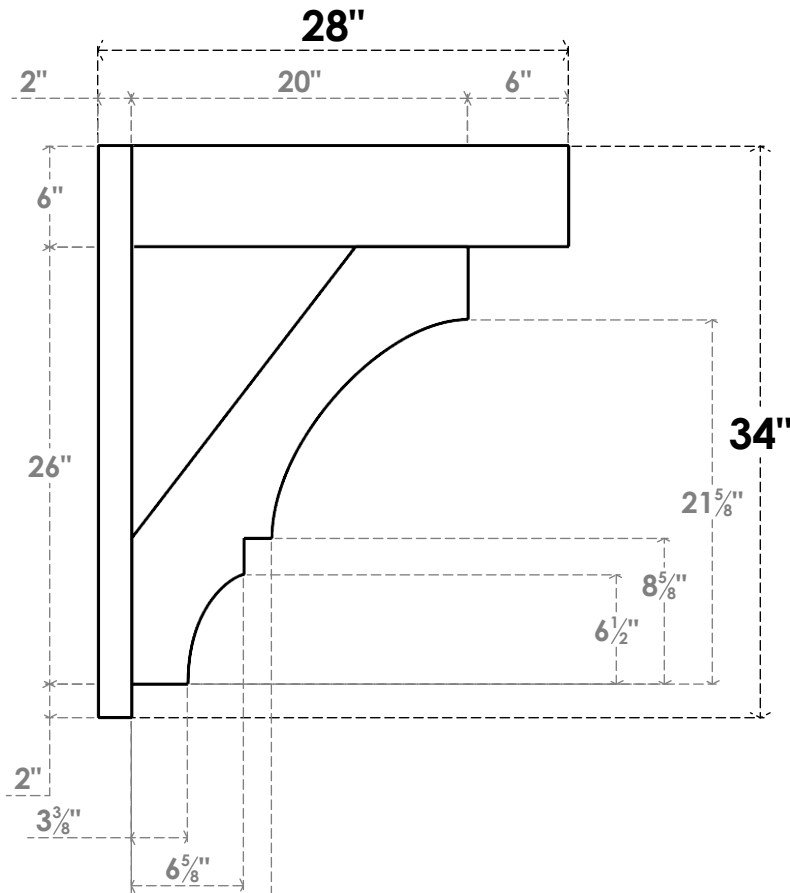

ITEM NUMBER: OUTUROC060X080X28000X34000X060X020X060BOA44RCPR

6"W TOP X 8"W BACK X 28"D X 34"H X 6"T TOP X 2"T BACK TIMBERTHANE ROUGH CEDAR BALBOA FAUX WOOD OPEN OUTLOOKER, BLOCK TOP AND BACK, 6"W CLOSED BRACE, PRIMED TAN

SIDE PROFILE

FRONT PROFILE

ISOMETRIC

GENERATED DATE : 07/05/2023

EKENA MILLWORK
2300 WEST MAIN ST.
CLARKSVILLE, TX 75426
TOLL FREE: 866-607-0453
WWW.EKENAMILLWORK.COM

NOTES

1. INSTALLATION TO BE COMPLETED IN ACCORDANCE WITH MANUFACTURER'S SPECIFICATIONS.
2. DRAWING MAY NOT BE TO SCALE
3. THIS DRAWING IS INTENDED FOR DESIGN AND PLANNING PURPOSES ONLY.
4. ALL INFORMATION CONTAINED HEREIN WAS CURRENT AT THE TIME OF DEVELOPMENT BUT MUST BE REVIEWED AND APPROVED BY THE PRODUCT MANUFACTURER TO BE CONSIDERED ACCURATE.
5. TIMBERTHANE ARCHITECTURAL PRODUCTS ARE MADE FROM HIGH DENSITY URETHANE AND COME FACTORY PRIMED