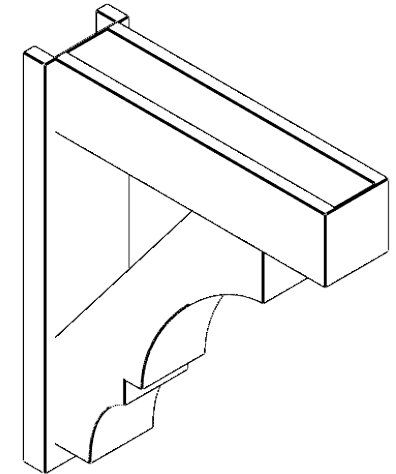

ITEM NUMBER: OUTUROC060X080X28000X34000X060X020X060BOA44RCPR

6"W TOP X 8"W BACK X 28"D X 34"H X 6"T TOP X 2"T BACK TIMBERTHANE ROUGH CEDAR BALBOA FAUX WOOD OPEN OUTLOOKER, BLOCK TOP AND BACK, 6"W CLOSED BRACE, PRIMED TAN

SIDE PROFILE

FRONT PROFILE

ISOMETRIC

GENERATED DATE : 07/05/2023

EKENA MILLWORK
2300 WEST MAIN ST.
CLARKSVILLE, TX 75426
TOLL FREE: 866-607-0453
WWW.EKENAMILLWORK.COM

NOTES

1. INSTALLATION TO BE COMPLETED IN ACCORDANCE WITH MANUFACTURER'S SPECIFICATIONS.
2. DRAWING MAY NOT BE TO SCALE
3. THIS DRAWING IS INTENDED FOR DESIGN AND PLANNING PURPOSES ONLY.
4. ALL INFORMATION CONTAINED HEREIN WAS CURRENT AT THE TIME OF DEVELOPMENT BUT MUST BE REVIEWED AND APPROVED BY THE PRODUCT MANUFACTURER TO BE CONSIDERED ACCURATE.
5. TIMBERTHANE ARCHITECTURAL PRODUCTS ARE MADE FROM HIGH DENSITY URETHANE AND COME FACTORY PRIMED