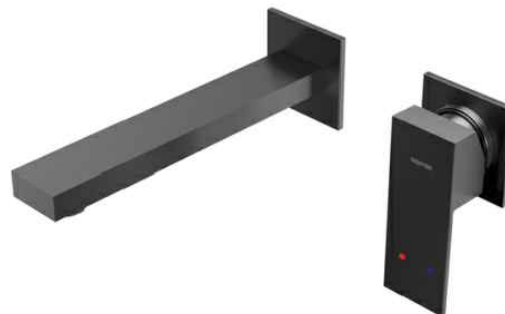

Collection	Alberton
Material	Lead-free brass
Installation Type	Wall mount
Configuration/Style	Wall mount faucet
Finish	Durable PVD, multi-plated, corrosion resistant
Overall Height	4 5/8"
Overall Spout Reach	7 1/4"
Overall Spout Height	Adjustable
Max. Deck Thickness	3 1/2"
Suitable For	Vessel bathroom sinks
Water Flow	1.5 GPM
Spout Function	Stream
Plumbing Connections	Standard 3/8"
Cartridge	Ceramic disk cartridge
What's Included	Mounting hardware

Shown in Gunmetal Grey

Finishes Available

MODEL	FINISH
KBF620G	Gold
KBF620GG	Gunmetal Grey
KBF620SS	Stainless Steel
KBF620BC	Brushed Copper

Brushed Copper

Gold

Stainless Steel

Gunmetal Grey

Listing and certifications:  
cUPC, ASME A112.18.1/CSA B125.1  
ADA compliant