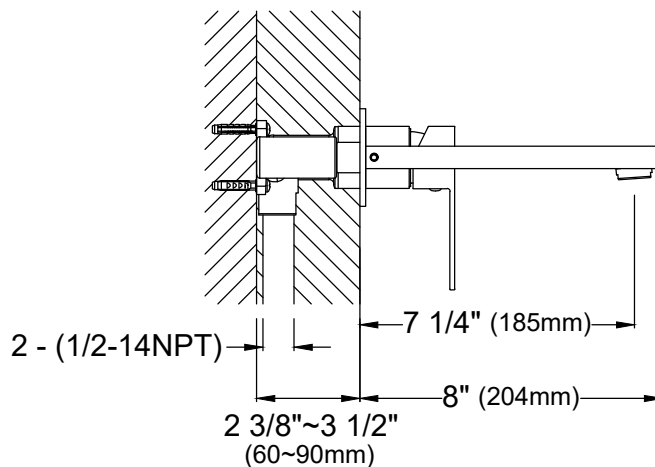

Listing and certifications:
cUPC, ASME A112.18.1/CSA B125.1
ADA compliant

Limited Lifetime Warranty

We reserve the right to update product specifications without notice. Please visit karran.com for the most current specification sheets. All dimensions are accurate to 1/4". REV 12-2025