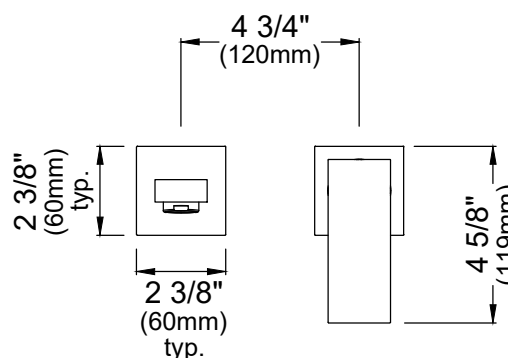

Listing and certifications:
cUPC, ASME A112.18.1/CSA B125.1
ADA compliant

Limited Lifetime Warranty

We reserve the right to update product specifications without notice. Please visit karran.com for the most current specification sheets. All dimensions are accurate to 1/4". REV 12-2025