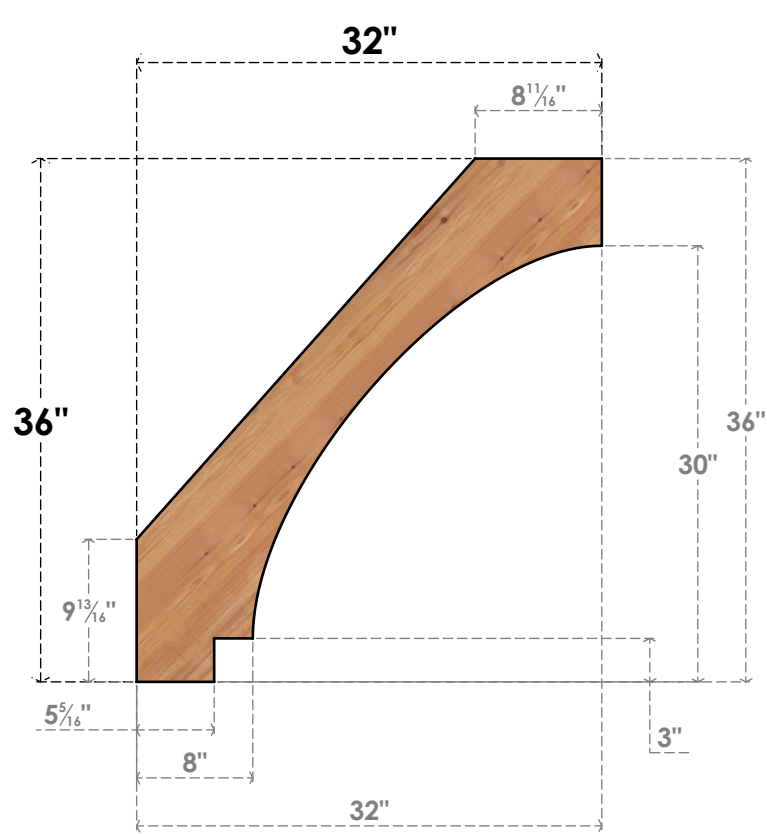

BRC04X32X36IMP00SWR

3 1/2"W X 32"D X 36"H IMPERIAL SMOOTH BRACE, WESTERN RED CEDAR

SIDE

FRONT

EKENA MILLWORK
 2300 WEST MAIN ST.
 CLARKSVILLE, TX 75426
 TOLL FREE: 866-607-0453
 WWW.EKENAMILLWORK.COM

NOTES

1. INSTALLATION TO BE COMPLETED IN ACCORDANCE WITH MANUFACTURER'S SPECIFICATIONS.
2. DRAWING MAY NOT BE TO SCALE
3. THIS DRAWING IS INTENDED FOR DESIGN AND PLANNING PURPOSES ONLY.
4. ALL INFORMATION CONTAINED HEREIN WAS CURRENT AT THE TIME OF DEVELOPMENT BUT MUST BE REVIEWED AND APPROVED BY THE PRODUCT MANUFACTURER TO BE CONSIDERED ACCURATE.
5. PRODUCTS ARE NOT KILN DRIED. THIS ITEM IS UNIQUE AND WILL CONTAIN THE NATURAL VARIATIONS THAT THE WOOD SPECIES OFFERS. THIS MAY RESULT IN VARIATIONS UP TO 1/4"