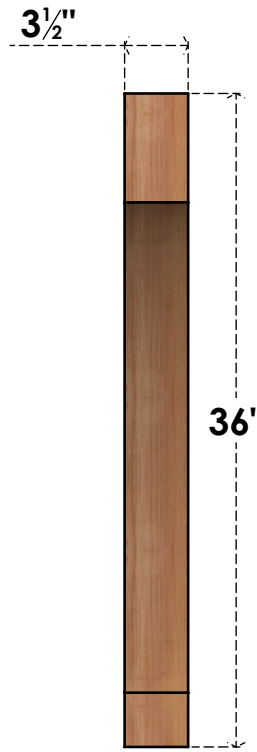

BRC04X32X36IMP00SWR

3 1/2"W X 32"D X 36"H IMPERIAL SMOOTH BRACE, WESTERN RED CEDAR

SIDE

FRONT

EKENA MILLWORK
 2300 WEST MAIN ST.
 CLARKSVILLE, TX 75426
 TOLL FREE: 866-607-0453
 WWW.EKENAMILLWORK.COM

NOTES

1. INSTALLATION TO BE COMPLETED IN ACCORDANCE WITH MANUFACTURER'S SPECIFICATIONS.
2. DRAWING MAY NOT BE TO SCALE
3. THIS DRAWING IS INTENDED FOR DESIGN AND PLANNING PURPOSES ONLY.
4. ALL INFORMATION CONTAINED HEREIN WAS CURRENT AT THE TIME OF DEVELOPMENT BUT MUST BE REVIEWED AND APPROVED BY THE PRODUCT MANUFACTURER TO BE CONSIDERED ACCURATE.
5. PRODUCTS ARE NOT KILN DRIED. THIS ITEM IS UNIQUE AND WILL CONTAIN THE NATURAL VARIATIONS THAT THE WOOD SPECIES OFFERS. THIS MAY RESULT IN VARIATIONS UP TO 1/4"