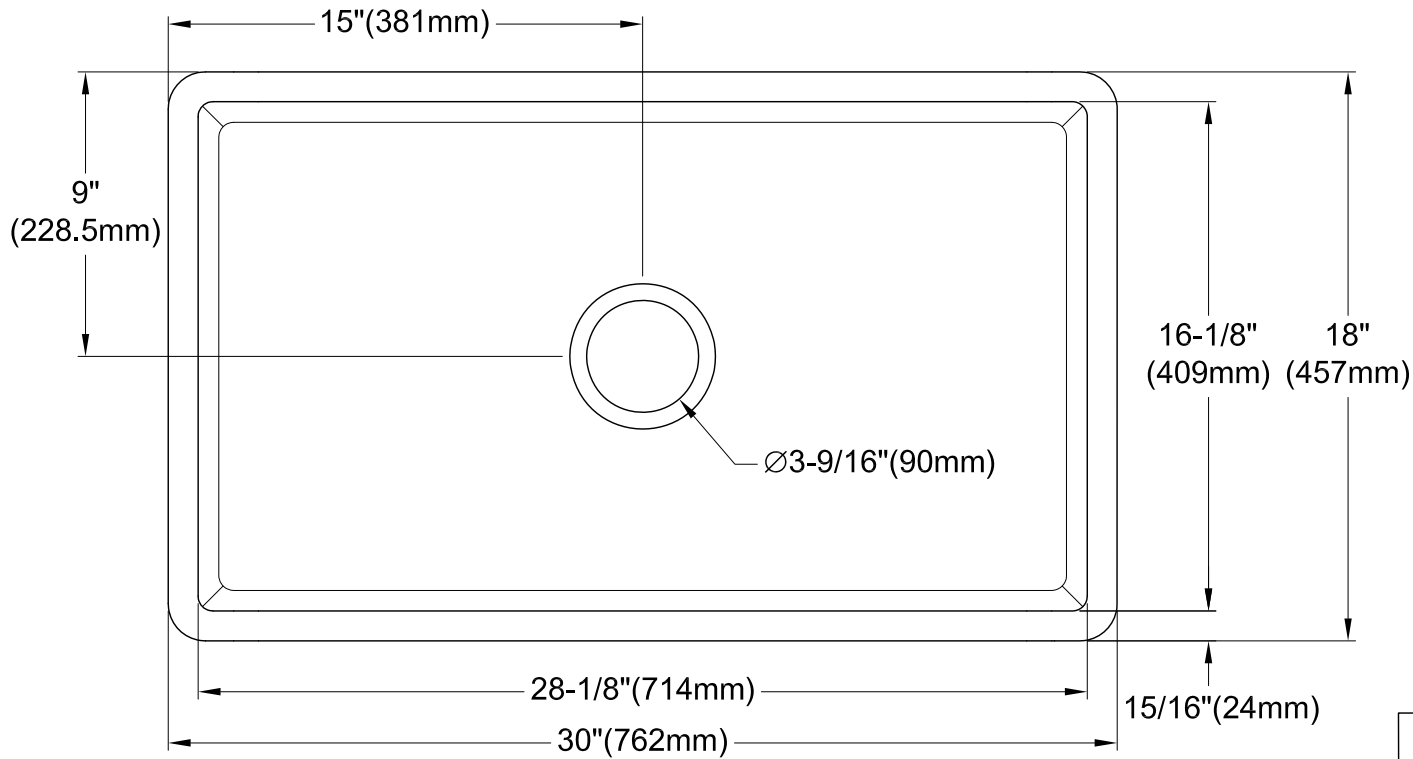

# GKFA301810CD

Solid Surface Matte Stone Farmhouse Single Bowl Kitchen Sink

## Drainer