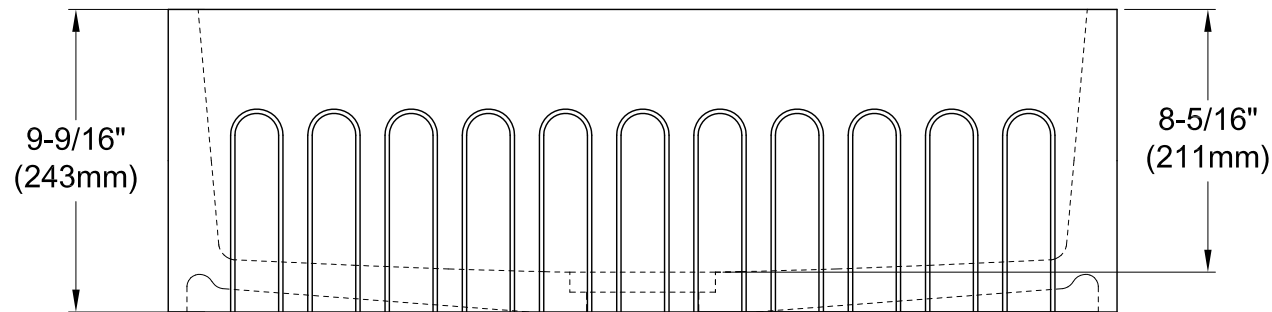

# GKFA301810CD

Solid Surface Matte Stone Farmhouse Single Bowl Kitchen Sink