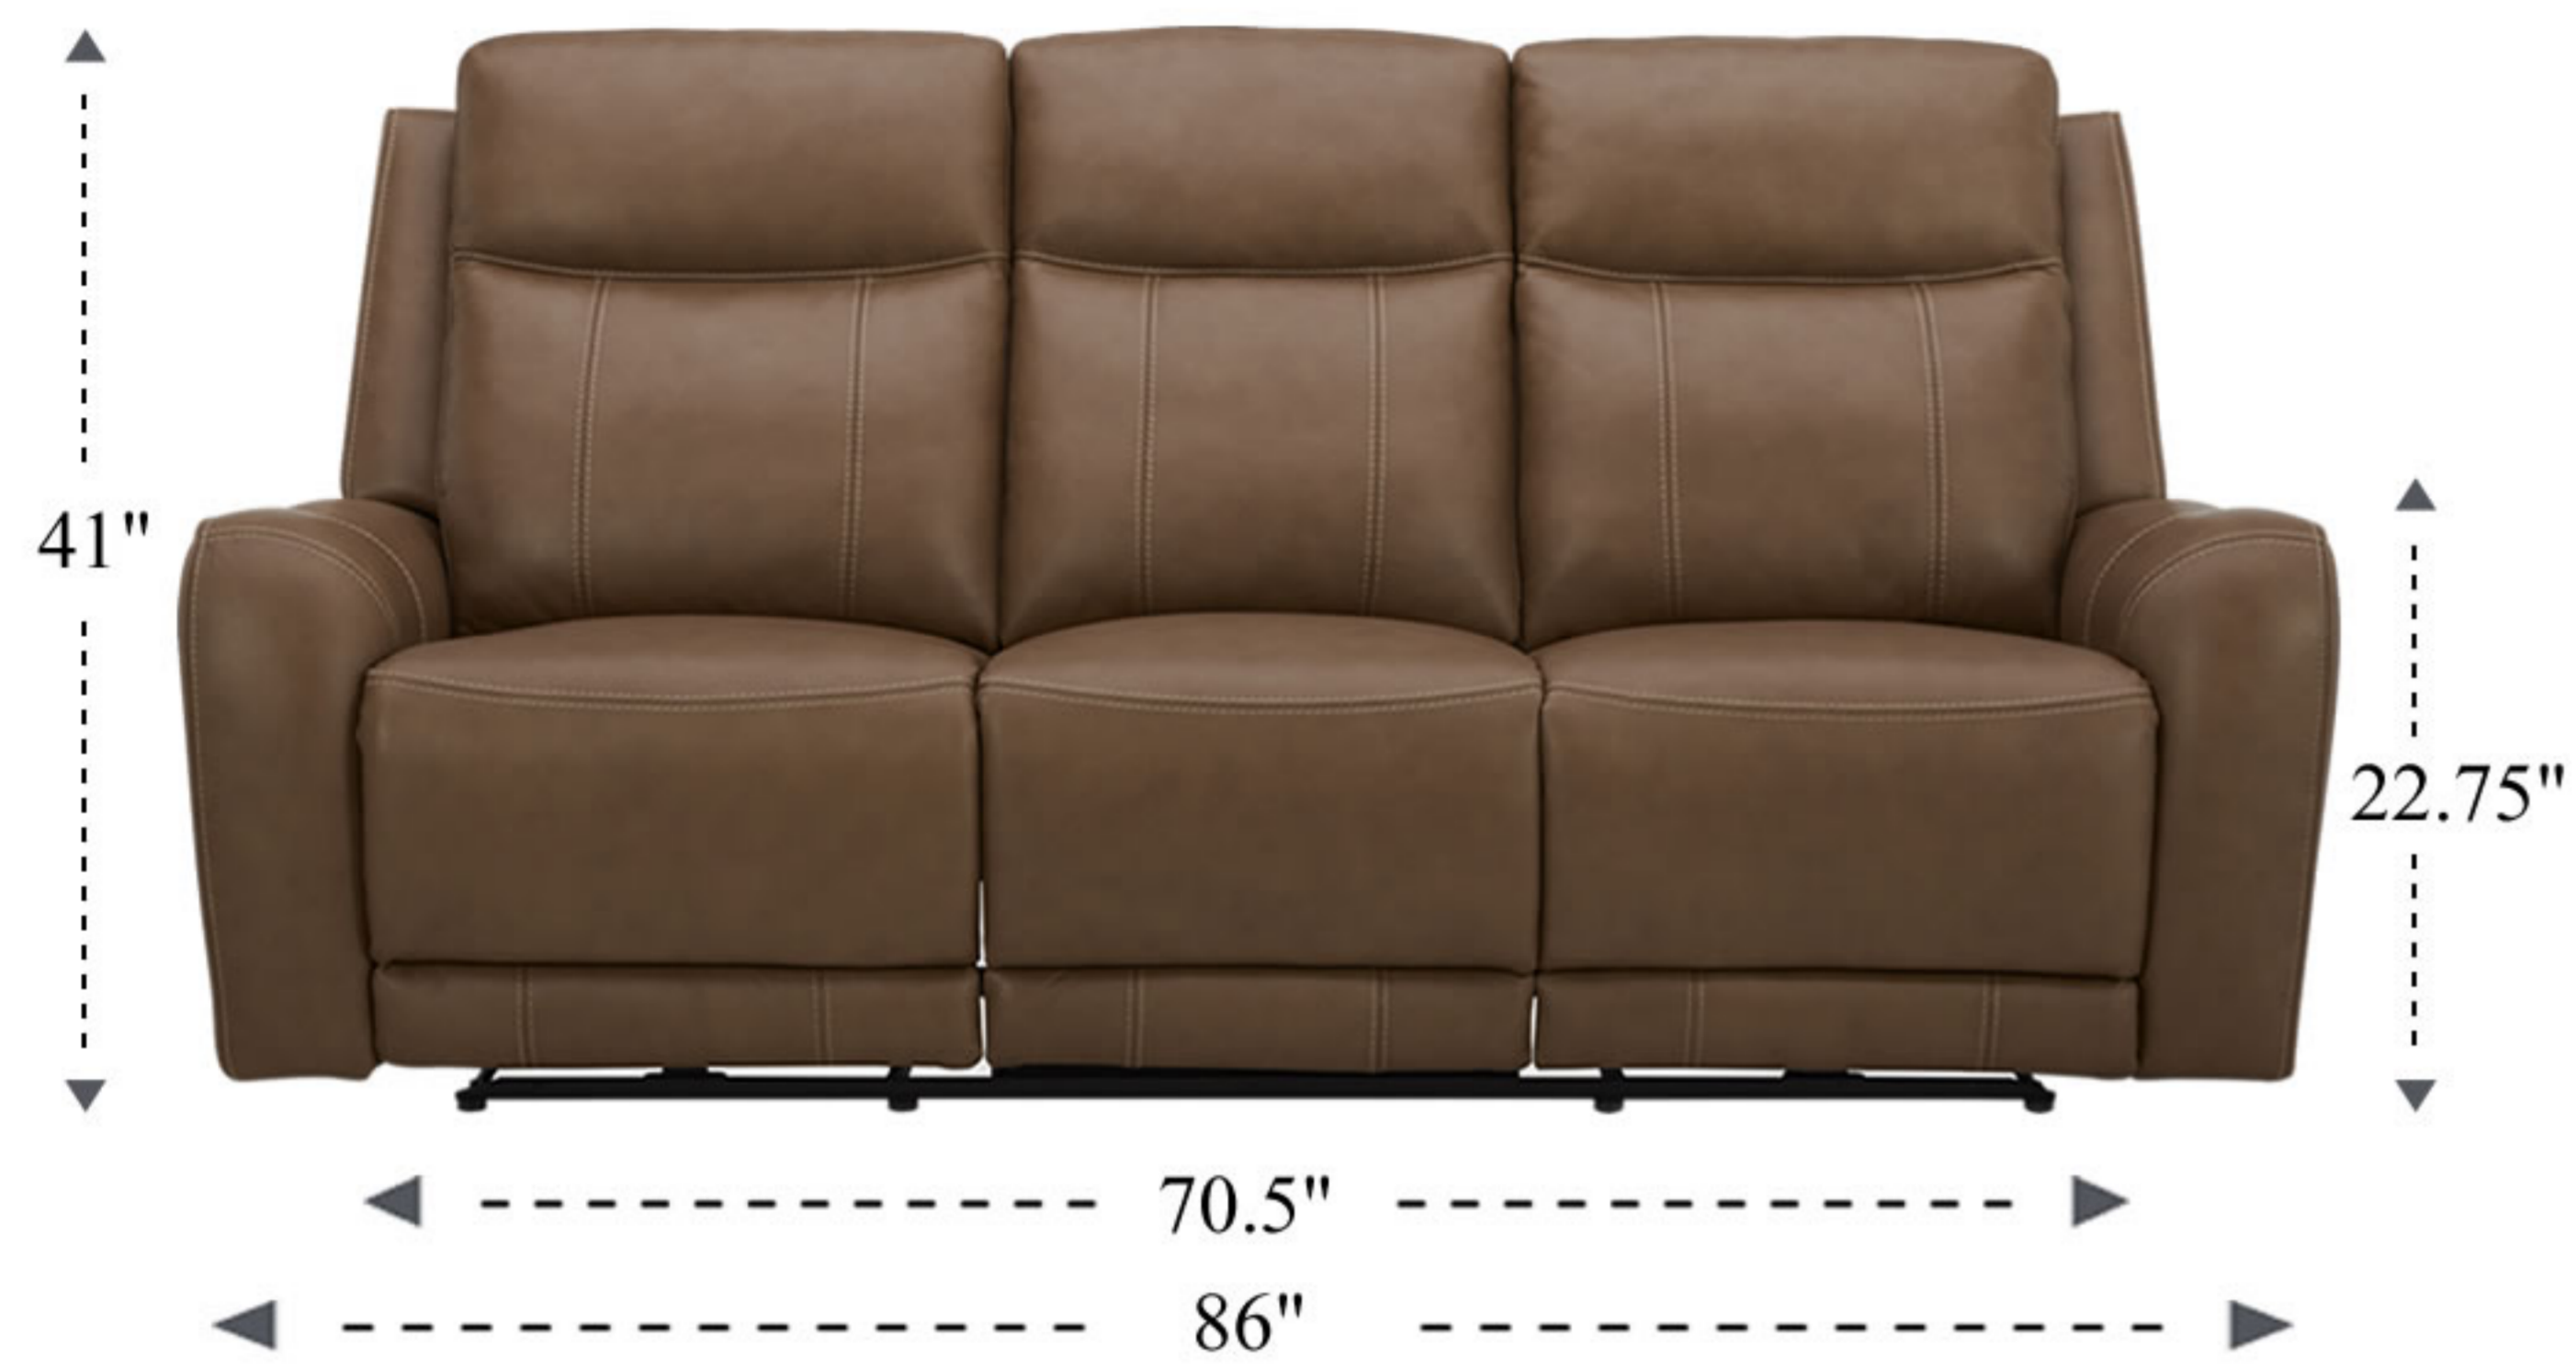

## Power Reclining Sofa

Overall Dimensions	86" x 39" x 41"
Overall Width	86"
Overall Depth	39"
Overall Height	41"
Overall Weight	235 lbs.
Fully Reclined	65"
Distance from Wall	10"
Back of Seat to end of Chaise	39"
Leg Height <small>(Distance from Foot Rest to Floor in Full Recline)</small>	22.5"
Head Height <small>(Distance from Headrest to Floor in Full Recline)</small>	33.75"

Seat Width	23.5"
Seat Depth	21"
Seat Height	19"
Arm Width	7.5"
Arm Depth	24"
Arm Height	22.75"
Back Width	25"
Back Height	25.75"
Headrest Extended from Back	5"

## Power Glider Recliner

Overall Dimensions	40" x 39" x 41"
Overall Width	40"
Overall Depth	39"
Overall Height	41"
Overall Weight	121 lbs.
Fully Reclined	65"
Distance from Wall	10"
Back of Seat to end of Chaise	39"
Leg Height (Distance from Foot Rest to Floor in Full Recline)	22.5"
Head Height (Distance from Headrest to Floor in Full Recline)	33.75"