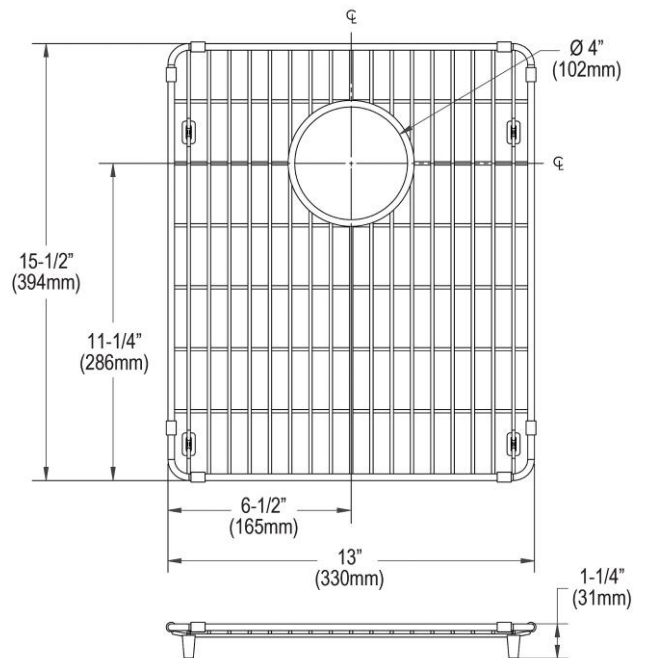

AMERICAN PRIDE. A LIFETIME TRADITION.

Like your family, the Elkay family has values and traditions that endure. For almost a century, Elkay has been a family-owned and operated company, providing thousands of jobs that support our families and communities.

[Clean and Care Manual (PDF)](#)

[Clean and Care Manual (PDF)](#)

[Warranty (PDF)](#)