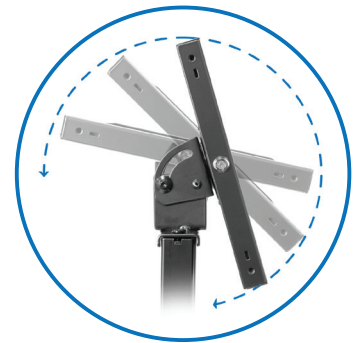

MI-3880B_G10

Anti-Theft Tablet Kiosk for iPad, iPad Air, iPad Pro

This secure tablet kiosk features a unique universal enclosure designed to accommodate a wide range of iPad models. The lockable design ensures the tablet's security, safeguarding it against tampering or theft in public environments such as retail stores, restaurants, trade shows or school libraries.

- Universal enclosure is compatible with iPads generations 7, 8, 9, and 10, iPad Pro, iPad Air
- Rotating and tilting head allows for various viewing angles and portrait as well as landscape orientation
- Built-in cabinet with lock allows for access to power supply
- Durable design made from high-strength steel

TILT

ROTATE

ANTI-THEFT
LOCK

Features Video

User Manual

MI-3880B_G10

Anti-Theft Tablet Kiosk for iPad, iPad Air, iPad Pro

MOUNT-IT!

Tilt 0° - 75°

Rotates 90°

Anti-theft security lock

Lockable lower cabinet

SPECIFICATIONS

Compatible Tablets:	iPad Pro (10.5", 11"), iPad Air (10.5", 10.9"), iPad 10 (10.9"), iPad 9 (10.2"), iPad 8 (10.2"), and iPad 7 (10.2")
Tilt	0° - 75°
Screen Rotation:	90°
Base Dimensions:	13.4" x 11.8"
Material:	High-strength steel
Color:	Black