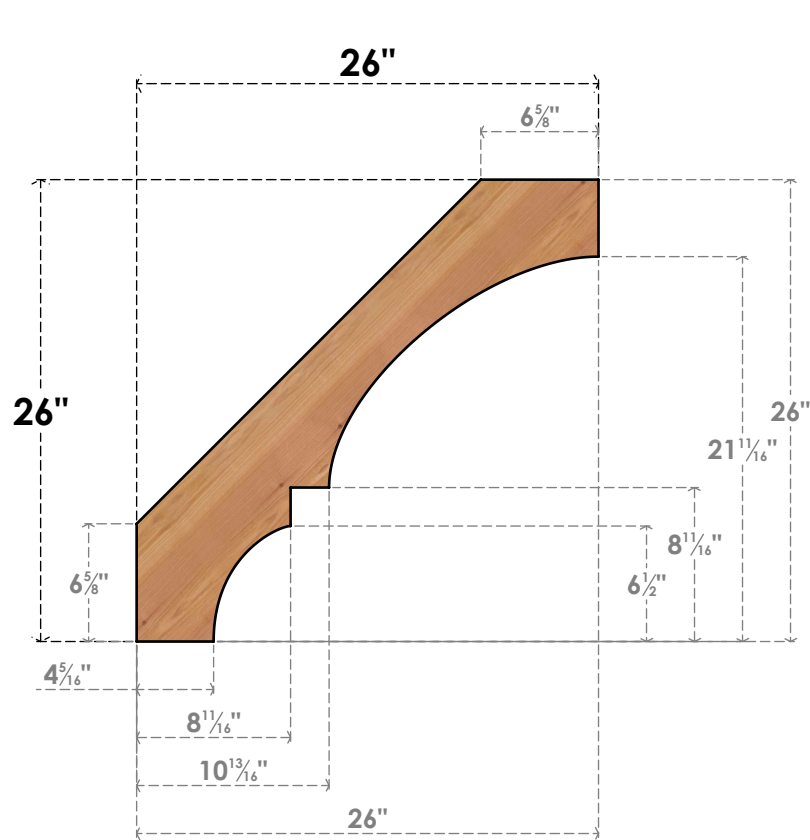

BRC06X26X26BOA00SWR

5 1/2"W X 26"D X 26"H BALBOA SMOOTH BRACE, WESTERN RED CEDAR

SIDE

FRONT

EKENA MILLWORK
2300 WEST MAIN ST.
CLARKSVILLE, TX 75426
TOLL FREE: 866-607-0453
WWW.EKENAMILLWORK.COM

NOTES

1. INSTALLATION TO BE COMPLETED IN ACCORDANCE WITH MANUFACTURER'S SPECIFICATIONS.
2. DRAWING MAY NOT BE TO SCALE
3. THIS DRAWING IS INTENDED FOR DESIGN AND PLANNING PURPOSES ONLY.
4. ALL INFORMATION CONTAINED HEREIN WAS CURRENT AT THE TIME OF DEVELOPMENT BUT MUST BE REVIEWED AND APPROVED BY THE PRODUCT MANUFACTURER TO BE CONSIDERED ACCURATE.
5. PRODUCTS ARE NOT KILN DRIED. THIS ITEM IS UNIQUE AND WILL CONTAIN THE NATURAL VARIATIONS THAT THE WOOD SPECIES OFFERS. THIS MAY RESULT IN VARIATIONS UP TO 1/4"