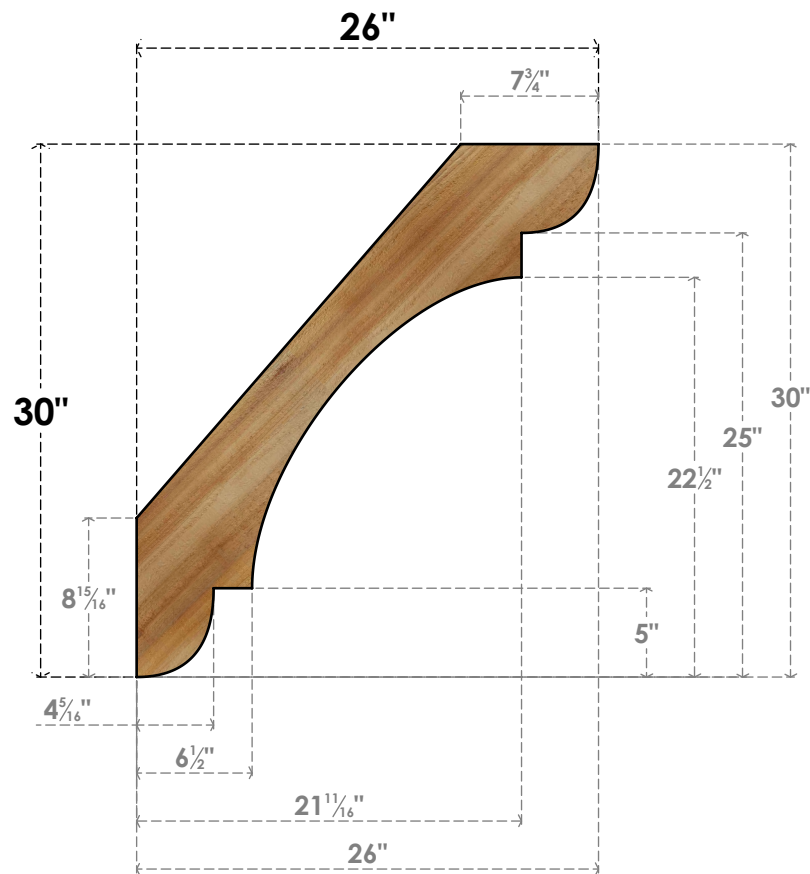

BRC06X26X30OLY00RWR

6"W X 26"D X 30"H OLYMPIC ROUGH SAWN BRACE, WESTERN RED CEDAR

SIDE

FRONT

EKENA MILLWORK
 2300 WEST MAIN ST.
 CLARKSVILLE, TX 75426
 TOLL FREE: 866-607-0453
 WWW.EKENAMILLWORK.COM

NOTES

1. INSTALLATION TO BE COMPLETED IN ACCORDANCE WITH MANUFACTURER'S SPECIFICATIONS.
2. DRAWING MAY NOT BE TO SCALE
3. THIS DRAWING IS INTENDED FOR DESIGN AND PLANNING PURPOSES ONLY.
4. ALL INFORMATION CONTAINED HEREIN WAS CURRENT AT THE TIME OF DEVELOPMENT BUT MUST BE REVIEWED AND APPROVED BY THE PRODUCT MANUFACTURER TO BE CONSIDERED ACCURATE.
5. PRODUCTS ARE NOT KILN DRIED. THIS ITEM IS UNIQUE AND WILL CONTAIN THE NATURAL VARIATIONS THAT THE WOOD SPECIES OFFERS. THIS MAY RESULT IN VARIATIONS UP TO 1/4"