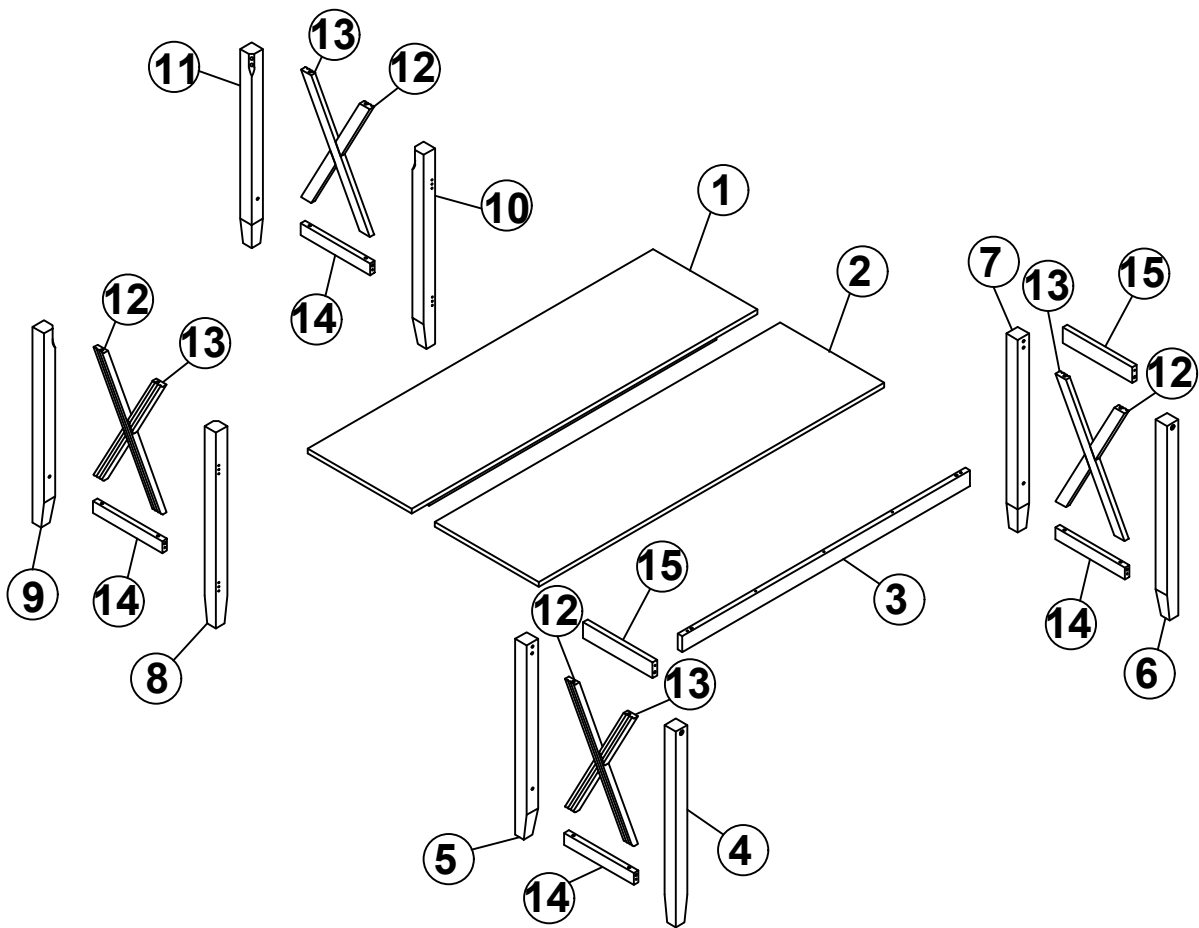

ASSEMBLY INSTRUCTIONS

DINING TABLE

IMPORTANT NOTE :

- 1 PLACE ALL PARTS ON A CLEAN AND SMOOTH SURFACE SUCH AS A RUG OR CARPET TO AVOID THE PARTS FROM BEING SCRATCHED.**
- 2 BEFORE YOU BEGIN , KINDLY FOLLOW THE ASSEMBLY INSTRUCTIONS STEP BY STEP.**
- 3 DO NOT TIGHTEN ALL SCREWS AND BOLTS UNTIL THE TABLE IS FULLY SET-UP**

PART LIST

①		⑧	
	TOP TABLE (1pc)		LEG TABLE (1pc)
②		⑨	
	TOP TABLE (1pc)		LEG TABLE (1pc)
③		⑩	
	STRETCHER (1pc)		LEG TABLE (1pc)
④		⑪	
	LEG TABLE (1pc)		LEG TABLE (1pc)
⑤		⑫	
	LEG TABLE (1pc)		FRAME BAR (4pcs)
⑥		⑬	
	LEG TABLE (1pc)		FRAME BAR (4pcs)
⑦		⑭	
	LEG TABLE (1pc)		LOWER CROSSBAR (4pcs)
		⑮	
			UPPER CROSSBAR (2pcs)

HARDWARE LIST

<p>A  Ø4" x 38mm SCREW (13pcs)</p>	<p>F  Ø5/16" x 13mm SPRING WASHER (8pcs)</p>
<p>B  Ø4" x 15mm SCREW (42pcs)</p>	<p>G  Ø5/16" x 19mm FLAT WASHER (8pcs)</p>
<p>C  Ø6.5" x 90mm SCREW (4pcs)</p>	<p>H  76 x 50 x 2mm HINGE (7pcs)</p>
<p>D  Ø8" x 30mm WOODEN PEGS (30pcs)</p>	<p>J  4mm ALLENKEY (1pc)</p>
<p>E  Ø5/16" x 70mm BOLT (8pcs)</p>	

H	76x50x2		3PCS	D	Ø8x30		2PCS
A	Ø4x38		5PCS	B	Ø4x15		18PCS

Step 4

E	Ø5/16x70		8PCS	D	Ø8x30		4PCS
F	Ø5/16x13		8PCS	J	4x58		1PC
				G	Ø5/16x19		8PCS

ASSEMBLY INSTRUCTIONS

Step 5

B	Ø4x15		24PCS	H	76x50x2		4PCS
----------	-------	---	-------	----------	---------	---	------