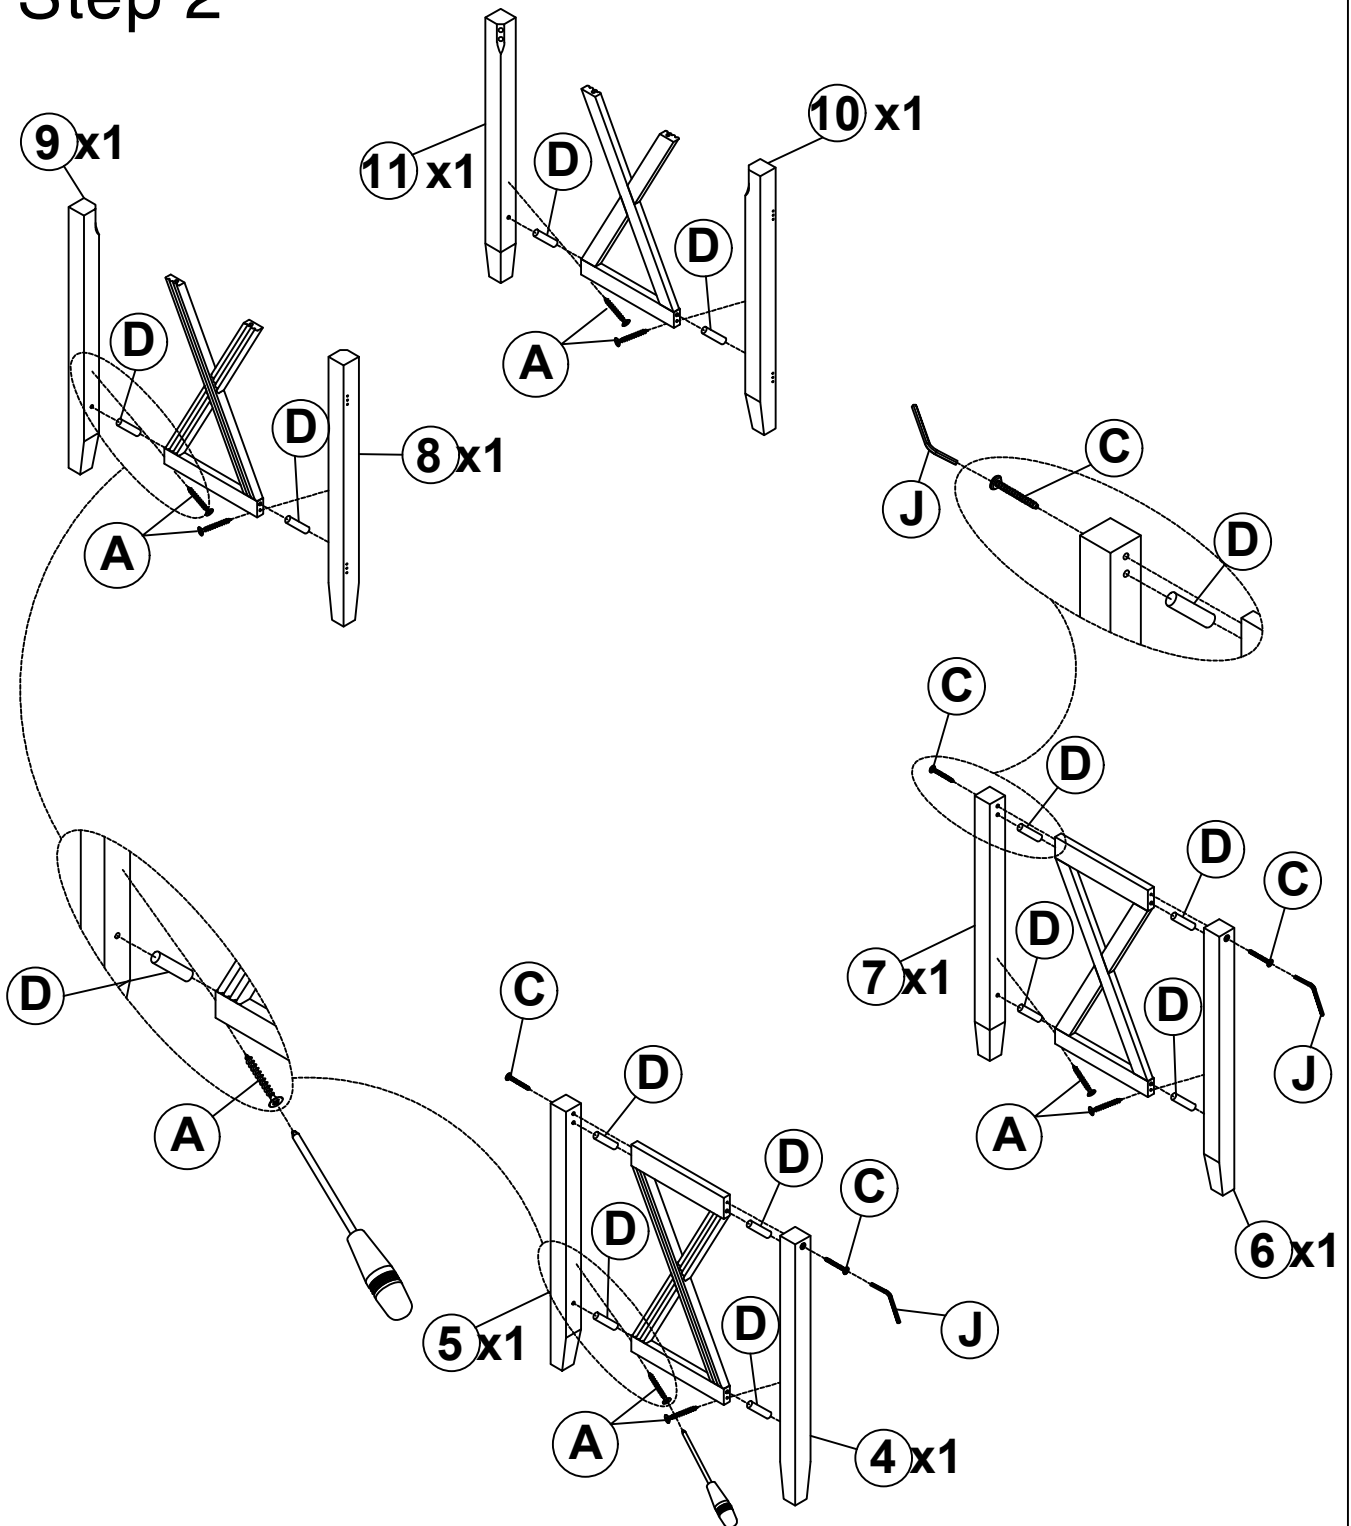

PART LIST

①		⑧	
	TOP TABLE (1pc)		LEG TABLE (1pc)
②		⑨	
	TOP TABLE (1pc)		LEG TABLE (1pc)
③		⑩	
	STRETCHER (1pc)		LEG TABLE (1pc)
④		⑪	
	LEG TABLE (1pc)		LEG TABLE (1pc)
⑤		⑫	
	LEG TABLE (1pc)		FRAME BAR (4pcs)
⑥		⑬	
	LEG TABLE (1pc)		FRAME BAR (4pcs)
⑦		⑭	
	LEG TABLE (1pc)		LOWER CROSSBAR (4pcs)
		⑮	
			UPPER CROSSBAR (2pcs)

HARDWARE LIST

<p>A  Ø4" x 38mm SCREW (13pcs)</p>	<p>F  Ø5/16" x 13mm SPRING WASHER (8pcs)</p>
<p>B  Ø4" x 15mm SCREW (42pcs)</p>	<p>G  Ø5/16" x 19mm FLAT WASHER (8pcs)</p>
<p>C  Ø6.5" x 90mm SCREW (4pcs)</p>	<p>H  76 x 50 x 2mm HINGE (7pcs)</p>
<p>D  Ø8" x 30mm WOODEN PEGS (30pcs)</p>	<p>J  4mm ALLENKEY (1pc)</p>
<p>E  Ø5/16" x 70mm BOLT (8pcs)</p>	

ASSEMBLY TOOLS REQUIRED (NOT INCLUDED)

Step 1

D	Ø8x30		12PCS
----------	-------	---	-------

ASSEMBLY INSTRUCTIONS

Step 2

J	4x58		1PC	C	Ø6.5x90		4PCS
D	Ø8x30		12PCS	A	Ø4x38		8PCS

ASSEMBLY INSTRUCTIONS

Step 3

H	76x50x2		3PCS	D	Ø8x30		2PCS
A	Ø4x38		5PCS	B	Ø4x15		18PCS

Step 4

E	Ø5/16x70		8PCS	D	Ø8x30		4PCS
F	Ø5/16x13		8PCS	J	4x58		1PC
				G	Ø5/16x19		8PCS

ASSEMBLY INSTRUCTIONS

Step 5

B	Ø4x15		24PCS	H	76x50x2		4PCS
----------	-------	---	-------	----------	---------	---	------