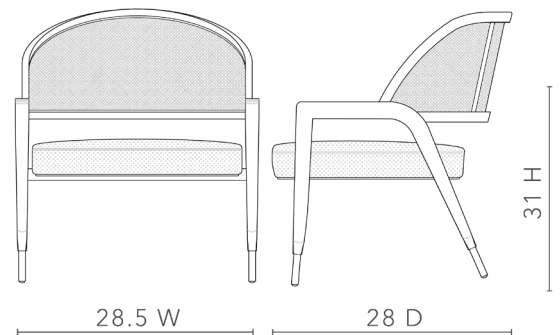

## George Lounge Chair, Sand

---

**GRG-565-99-1009**

28.5w x 28d x 31h

Clear Lacquered Bleached Cerused Oak Wood and Veneers

Clear Lacquered Bleached Cane

Woven Boucle

SCAN IT FOR MORE DETAILS