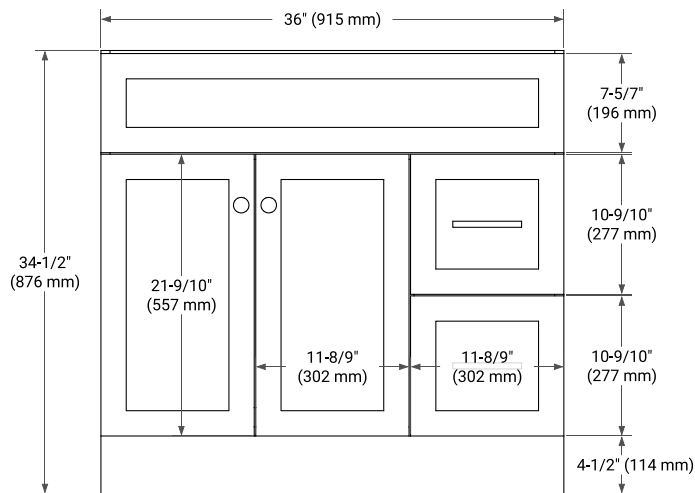

36" LEFT OFFSET CABINET

BASE CABINET DIMENSIONS

36" W x 21.5" D x 34.5" H

FEATURES

- Solid wood frame & plywood panels
- Dovetail drawers and joints
- Soft closing doors & drawers

HARDWARE FINISHES*

Brushed Nickel   Satin Brass   Matte Black   Polished Chrome

Hardware comes preinstalled with the illustrated option. Other finishes are available on our online store if you prefer a different one.

AVAILABLE COLORS

White   Grey   Midnight Blue   Black

FRONT VIEW

SIDE VIEW

PLAN VIEW