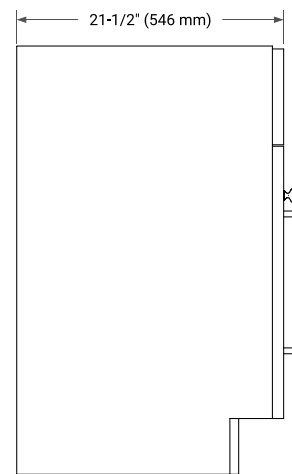

36" LEFT OFFSET CABINET

BASE CABINET DIMENSIONS

36" W x 21.5" D x 34.5" H

FEATURES

- Solid wood frame & plywood panels
- Dovetail drawers and joints
- Soft closing doors & drawers

HARDWARE FINISHES*

Brushed Nickel Satin Brass Matte Black Polished Chrome

PLAN VIEW