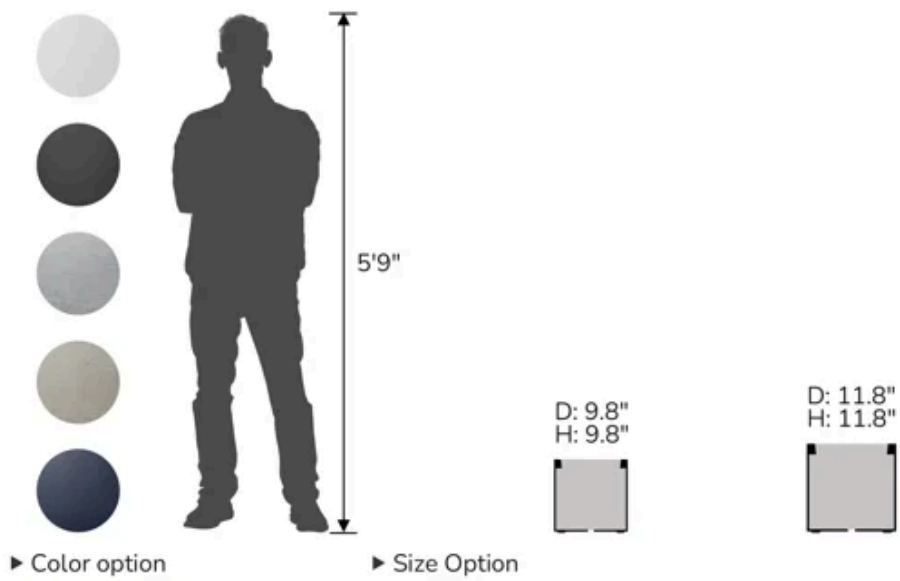

## Choose Size and Color You Need

Measurement	Small	Middle
Dia	9.8"	11.8"
Buttom Dia	9.8"	11.8"
External Height	9.8"	11.8"