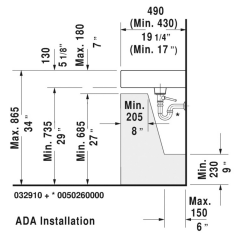

**Vero Furniture washbasin # 0329100000 / 0329100060 / 0329100087**

**< 41 3/8" Inch >**

Furniture washbasin	Dimension	Weight	Order number
with faucet deck, underside fully glazed, wall-mounted, hardware included, cUPC listed, 41 3/8" Inch			
<b>Colors</b>			
00 White			
<b>Variant</b>			
● with overflow	41 3/8" x 19 1/4" Inch	71.4 lb	0329100000
⊗ with overflow	41 3/8" x 19 1/4" Inch	71.4 lb	0329100060
●●● with overflow	41 3/8" x 19 1/4" Inch	71.4 lb	0329100087
<b>Infobox</b>			
For installing ceramics larger than 39 3/8", 2 sets of basin hardware # 6951000000 are required, Washbasin is not ADA compliant in combination with pedestal, siphon cover or metal console			
Sanitary ceramics with the special WonderGliss surface finish will remain clean and attractive-looking for a long time to come. When ordering WonderGliss please add a "1" as eleventh digit to the model number.			
Metal console height adjustable +2", for furniture washbasin # 032910		7.3 lb	003072