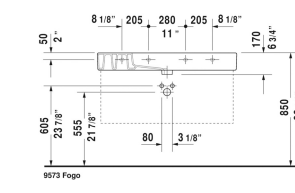

**Vero Furniture washbasin # 0329100000 / 0329100060 / 0329100087**

**< 41 3/8" Inch >**

Furniture washbasin	Dimension	Weight	Order number
with faucet deck, underside fully glazed, wall-mounted, hardware included, cUPC listed, 41 3/8" Inch			
<b>Colors</b>			
00 White			
<b>Variant</b>			
● with overflow	41 3/8" x 19 1/4" Inch	71.4 lb	0329100000
⊗ with overflow	41 3/8" x 19 1/4" Inch	71.4 lb	0329100060
●●● with overflow	41 3/8" x 19 1/4" Inch	71.4 lb	0329100087
<b>Infobox</b>			
For installing ceramics larger than 39 3/8", 2 sets of basin hardware # 6951000000 are required, Washbasin is not ADA compliant in combination with pedestal, siphon cover or metal console			
Sanitary ceramics with the special WonderGliss surface finish will remain clean and attractive-looking for a long time to come. When ordering WonderGliss please add a "1" as eleventh digit to the model number.			
Metal console height adjustable +2", for furniture washbasin # 032910		7.3 lb	003072