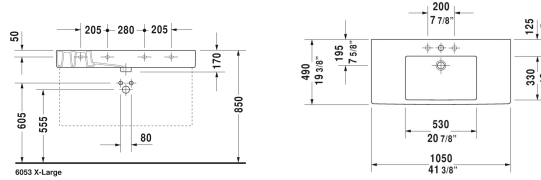

**Vero Furniture washbasin # 0329100000 / 0329100060 / 0329100087**

**< 41 3/8" Inch >**

Furniture washbasin	Dimension	Weight	Order number
with faucet deck, underside fully glazed, wall-mounted, hardware included, cUPC listed, 41 3/8" Inch			
<b>Colors</b>			
00 White			
<b>Variant</b>			
● with overflow	41 3/8" x 19 1/4" Inch	71.4 lb	0329100000
⊗ with overflow	41 3/8" x 19 1/4" Inch	71.4 lb	0329100060
●●● with overflow	41 3/8" x 19 1/4" Inch	71.4 lb	0329100087
<b>Infobox</b>			
For installing ceramics larger than 39 3/8", 2 sets of basin hardware # 6951000000 are required, Washbasin is not ADA compliant in combination with pedestal, siphon cover or metal console			
Sanitary ceramics with the special WonderGliss surface finish will remain clean and attractive-looking for a long time to come. When ordering WonderGliss please add a "1" as eleventh digit to the model number.			
Metal console height adjustable +2", for furniture washbasin # 032910		7.3 lb	003072