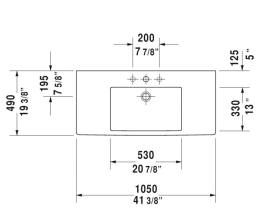

**Vero Furniture washbasin # 0329100000 / 0329100060 / 0329100087**

**< 41 3/8" Inch >**

Furniture washbasin	Dimension	Weight	Order number
with faucet deck, underside fully glazed, wall-mounted, hardware included, cUPC listed, 41 3/8" Inch			
<b>Colors</b>			
00 White			
<b>Variant</b>			
● with overflow	41 3/8" x 19 1/4" Inch	71.4 lb	0329100000
⊗ with overflow	41 3/8" x 19 1/4" Inch	71.4 lb	0329100060
●●● with overflow	41 3/8" x 19 1/4" Inch	71.4 lb	0329100087
<b>Infobox</b>			
For installing ceramics larger than 39 3/8", 2 sets of basin hardware # 6951000000 are required, Washbasin is not ADA compliant in combination with pedestal, siphon cover or metal console			
Sanitary ceramics with the special WonderGliss surface finish will remain clean and attractive-looking for a long time to come. When ordering WonderGliss please add a "1" as eleventh digit to the model number.			
Metal console height adjustable +2", for furniture washbasin # 032910		7.3 lb	003072