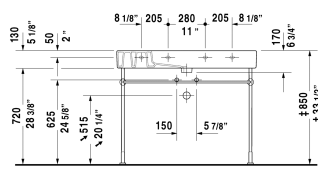

**Vero Furniture washbasin # 0329100000 / 0329100060 / 0329100087**

**< 41 3/8" Inch >**

Furniture washbasin	Dimension	Weight	Order number
with faucet deck, underside fully glazed, wall-mounted, hardware included, cUPC listed, 41 3/8" Inch			
<b>Colors</b>			
00 White			
<b>Variant</b>			
● with overflow	41 3/8" x 19 1/4" Inch	71.4 lb	0329100000
⊗ with overflow	41 3/8" x 19 1/4" Inch	71.4 lb	0329100060
●●● with overflow	41 3/8" x 19 1/4" Inch	71.4 lb	0329100087
<b>Infobox</b>			
For installing ceramics larger than 39 3/8", 2 sets of basin hardware # 6951000000 are required, Washbasin is not ADA compliant in combination with pedestal, siphon cover or metal console			
Sanitary ceramics with the special WonderGliss surface finish will remain clean and attractive-looking for a long time to come. When ordering WonderGliss please add a "1" as eleventh digit to the model number.			
Metal console height adjustable +2", for furniture washbasin # 032910		7.3 lb	003072