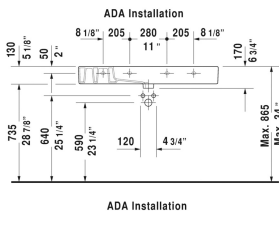

**Vero Furniture washbasin # 0329100000 / 0329100060 / 0329100087**

**< 41 3/8" Inch >**

Furniture washbasin	Dimension	Weight	Order number
with faucet deck, underside fully glazed, wall-mounted, hardware included, cUPC listed, 41 3/8" Inch			
<b>Colors</b>			
00 White			
<b>Variant</b>			
● with overflow	41 3/8" x 19 1/4" Inch	71.4 lb	0329100000
⊗ with overflow	41 3/8" x 19 1/4" Inch	71.4 lb	0329100060
●●● with overflow	41 3/8" x 19 1/4" Inch	71.4 lb	0329100087
<b>Infobox</b>			
For installing ceramics larger than 39 3/8", 2 sets of basin hardware # 6951000000 are required, Washbasin is not ADA compliant in combination with pedestal, siphon cover or metal console			
Sanitary ceramics with the special WonderGliss surface finish will remain clean and attractive-looking for a long time to come. When ordering WonderGliss please add a "1" as eleventh digit to the model number.			
Metal console height adjustable +2", for furniture washbasin # 032910		7.3 lb	003072