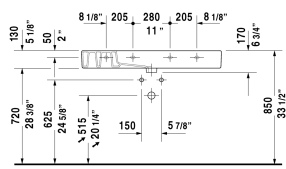

**Vero Furniture washbasin # 0329100000 / 0329100060 / 0329100087**

**< 41 3/8" Inch >**

Furniture washbasin	Dimension	Weight	Order number
with faucet deck, underside fully glazed, wall-mounted, hardware included, cUPC listed, 41 3/8" Inch			
<b>Colors</b>			
00 White			
<b>Variant</b>			
● with overflow	41 3/8" x 19 1/4" Inch	71.4 lb	0329100000
⊗ with overflow	41 3/8" x 19 1/4" Inch	71.4 lb	0329100060
●●● with overflow	41 3/8" x 19 1/4" Inch	71.4 lb	0329100087
<b>Infobox</b>			
For installing ceramics larger than 39 3/8", 2 sets of basin hardware # 6951000000 are required, Washbasin is not ADA compliant in combination with pedestal, siphon cover or metal console			
Sanitary ceramics with the special WonderGliss surface finish will remain clean and attractive-looking for a long time to come. When ordering WonderGliss please add a "1" as eleventh digit to the model number.			
Metal console height adjustable +2", for furniture washbasin # 032910		7.3 lb	003072