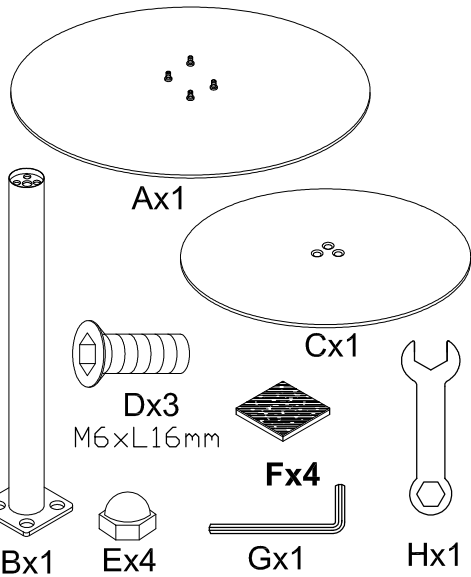

30" Round Metal Table, Black Powder Coating Finish

Please assemble your product on soft surface to avoid scratches and damages.

Step1

Step2

A

Spare parts :

NOTE:DO NOT TIGHTEN THE SCREWS BEFORE THE ASSEMBLY IS COMPLETED