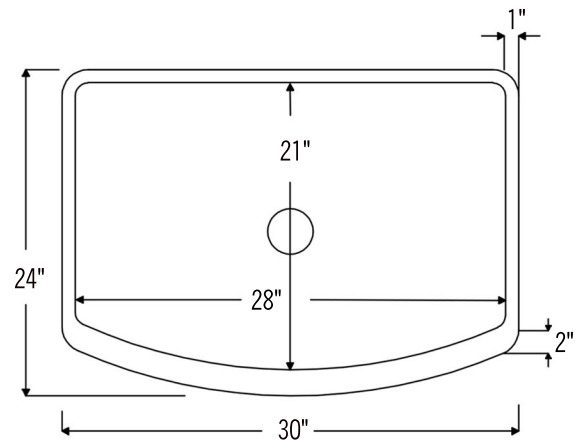

PACKAGE INCLUDES THE FOLLOWING ITEMS:

- * 30" Hammered Copper Kitchen Rounded Apron Single Basin Sink (Model# KASRDB30249)
- * 3.5" Garbage Disposal Drain w/ Basket / ORB Finish (Model# D-130ORB)
- * Oil Rubbed Bronze Installation Silicone (Model# C900-ORB)
- * Copper Sink Wax (Model# W900-WAX)

* ORB: Oil Rubbed Bronze

SINK DETAILS (Model# KASRDB30249)

- * 30" Hammered Copper Kitchen Rounded Apron Single Basin Sink
- * Color: Oil Rubbed Bronze
- * Outer Dimension: 30" x 24" x 9"
- * Inner Dimension: 28" x 21" x 9"
- * Rim: Left, Back, Right - 1" / Front - 2"
- * Drain Opening: 3.5" Standard
- * Material Gauge: 14
- * CODE / STANDARD COMPLIANCE: IAPMO / cUPC LISTED

* ORB: Oil Rubbed Bronze

DRAIN DETAILS (Model# D-130ORB)

- * 3.5" Deluxe Garbage Disposal Drain w/ Basket
- * Color: Oil Rubbed Bronze
- * Outer Dimension: 4.5" x 2.25"
- * Inner Dimension: 3.5"
- * Installation Type: Insinkerator Brand Compatible
- * Material: Brass
- * Prop 65 Compliant