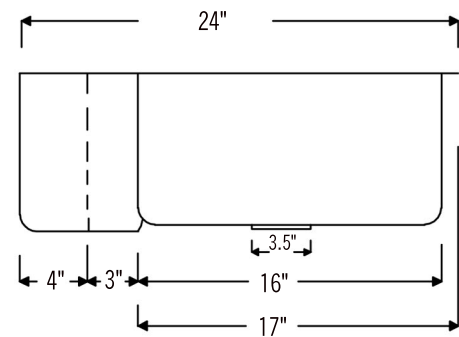

PACKAGE INCLUDES THE FOLLOWING ITEMS:

- * 30" Hammered Copper Kitchen Rounded Apron Single Basin Sink (Model# KASRDB30249)
- * 3.5" Garbage Disposal Drain w/ Basket / ORB Finish (Model# D-130ORB)
- * Oil Rubbed Bronze Installation Silicone (Model# C900-ORB)
- * Copper Sink Wax (Model# W900-WAX)

* ORB: Oil Rubbed Bronze

SINK DETAILS (Model# KASRDB30249)

- * 30" Hammered Copper Kitchen Rounded Apron Single Basin Sink
- * Color: Oil Rubbed Bronze
- * Outer Dimension: 30" x 24" x 9"
- * Inner Dimension: 28" x 21" x 9"
- * Rim: Left, Back, Right - 1" / Front - 2"
- * Drain Opening: 3.5" Standard
- * Material Gauge: 14
- * CODE / STANDARD COMPLIANCE: IAPMO / cUPC LISTED

* ORB: Oil Rubbed Bronze

DRAIN DETAILS (Model# D-130ORB)

- * 3.5" Deluxe Garbage Disposal Drain w/ Basket
- * Color: Oil Rubbed Bronze
- * Outer Dimension: 4.5" x 2.25"
- * Inner Dimension: 3.5"
- * Installation Type: Insinkerator Brand Compatible
- * Material: Brass
- * Prop 65 Compliant