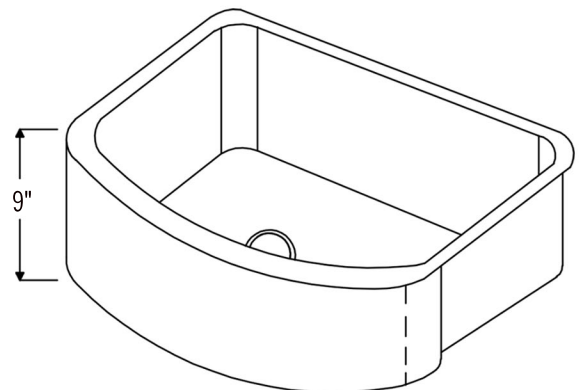

PACKAGE INCLUDES THE FOLLOWING ITEMS:

- * 30" Hammered Copper Kitchen Rounded Apron Single Basin Sink (Model# KASRDB30249)
- * 3.5" Garbage Disposal Drain w/ Basket / ORB Finish (Model# D-130ORB)
- * Oil Rubbed Bronze Installation Silicone (Model# C900-ORB)
- * Copper Sink Wax (Model# W900-WAX)

* ORB: Oil Rubbed Bronze

SINK DETAILS (Model# KASRDB30249)

- * 30" Hammered Copper Kitchen Rounded Apron Single Basin Sink
- * Color: Oil Rubbed Bronze
- * Outer Dimension: 30" x 24" x 9"
- * Inner Dimension: 28" x 21" x 9"
- * Rim: Left, Back, Right - 1" / Front - 2"
- * Drain Opening: 3.5" Standard
- * Material Gauge: 14
- * CODE / STANDARD COMPLIANCE: IAPMO / cUPC LISTED

* ORB: Oil Rubbed Bronze

DRAIN DETAILS (Model# D-130ORB)

- * 3.5" Deluxe Garbage Disposal Drain w/ Basket
- * Color: Oil Rubbed Bronze
- * Outer Dimension: 4.5" x 2.25"
- * Inner Dimension: 3.5"
- * Installation Type: Insinkerator Brand Compatible
- * Material: Brass
- * Prop 65 Compliant