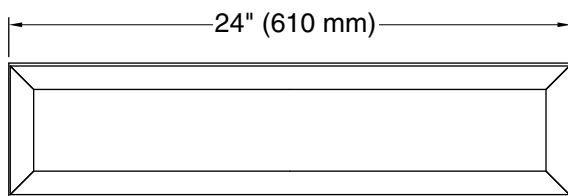

Technical Information

All product dimensions are nominal.

Material: Wood, Veneers

Notes

Install this product according to the installation guide.