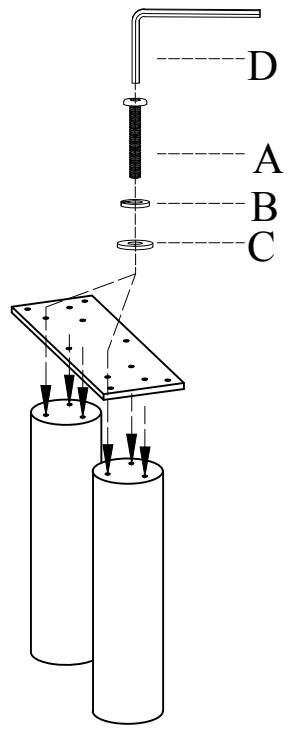

ASSEMBLY INSTRUCTIONS

Step 1

HARDWARE LIST

A		Bolt (Ø5/16"*1-1/4")	12pcs
B		Lock Washer (Ø5/16")	12pcs
C		Flat Washer (Ø5/16"*Ø3/4")	12pcs
D		Allen Wrench (5mm)	1pc

Step 2

Step 3

OK