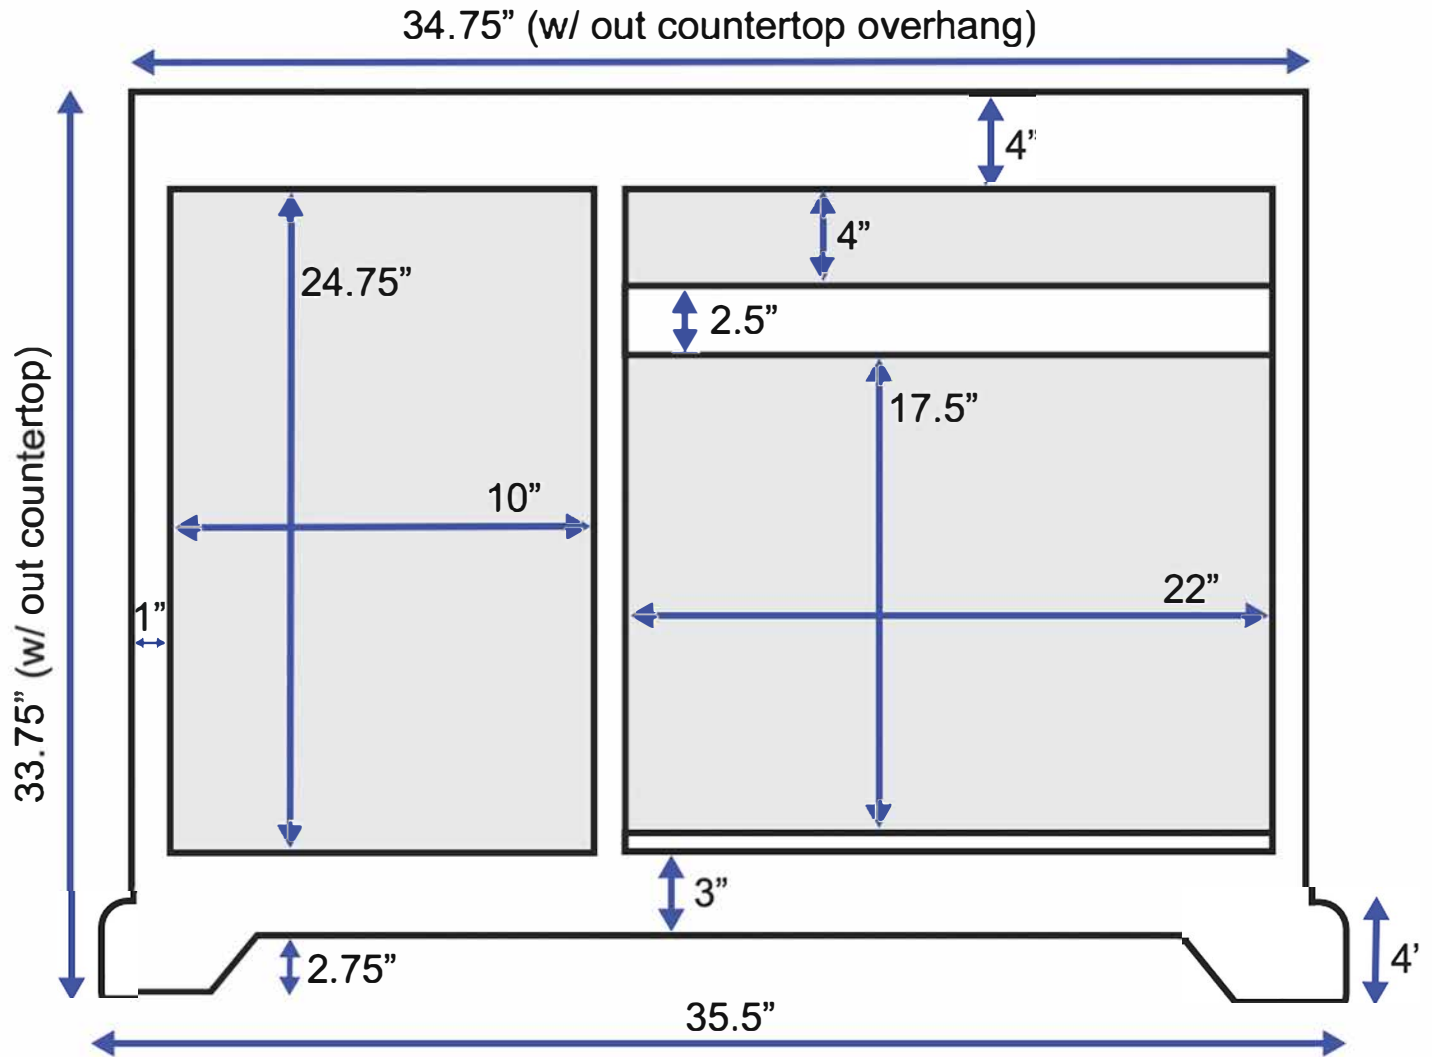

36-inch Vanity (Back View)

All measurements are approximate and rounded to the nearest quarter inch.
Please allow for a slight margin of error.