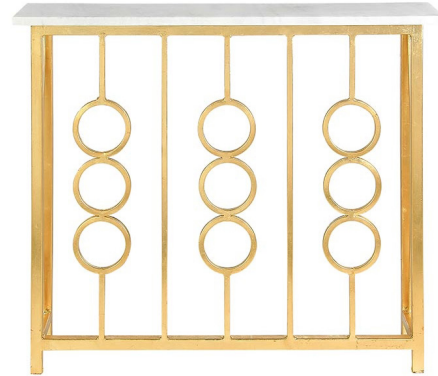

ELLAHOME

Petite Ringlet Console

SKU#

CL35

Overall

31”h x 37”w x 8”d

Description

A truly versatile console table for the entryway or tucked behind a sofa. This striking wrought iron and stone console table will bring a modern touch to your home, with its ring and bar base design for a striking style.

Materials

Wrought Iron/ Stone

Finish Options

-  AB Antique Black
-  BB Bronzed Brass
-  DO Deep Ocean
-  DG Distressed Gray
-  FB Flat Black
-  GL Gold Leaf (+15%)
-  MB Metallic Bronze
-  MG Metallic Graphite
-  OW Oyster White
-  SL Silver Leaf (+15%)

Top Options

-  CM Carrera Marble
-  LT Lite Travertine

Weight
50 lb