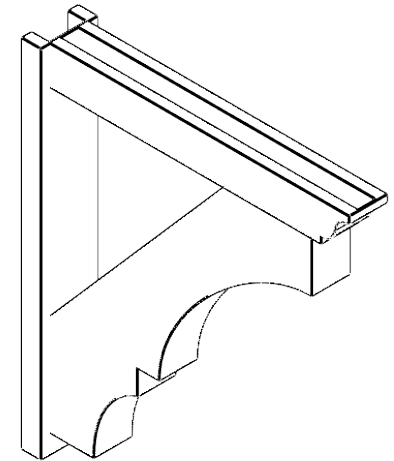

**ITEM NUMBER: OUTUROC040X060X34000X38000X040X020X040BOA04RCPR**

4"W TOP X 6"W BACK X 34"D X 38"H X 4"T TOP X 2"T BACK TIMBERTHANE ROUGH CEDAR BALBOA FAUX WOOD OPEN OUTLOOKER, TRADITIONAL TOP AND BLOCK BACK, 4"W CLOSED BRACE, PRIMED TAN

EKENA MILLWORK  
2300 WEST MAIN ST.  
CLARKSVILLE, TX 75426  
TOLL FREE: 866-607-0453  
WWW.EKENAMILLWORK.COM

**NOTES**

1. INSTALLATION TO BE COMPLETED IN ACCORDANCE WITH MANUFACTURER'S SPECIFICATIONS.
2. DRAWING MAY NOT BE TO SCALE
3. THIS DRAWING IS INTENDED FOR DESIGN AND PLANNING PURPOSES ONLY.
4. ALL INFORMATION CONTAINED HEREIN WAS CURRENT AT THE TIME OF DEVELOPMENT BUT MUST BE REVIEWED AND APPROVED BY THE PRODUCT MANUFACTURER TO BE CONSIDERED ACCURATE.
5. TIMBERTHANE ARCHITECTURAL PRODUCTS ARE MADE FROM HIGH DENSITY URETHANE AND COME FACTORY PRIMED