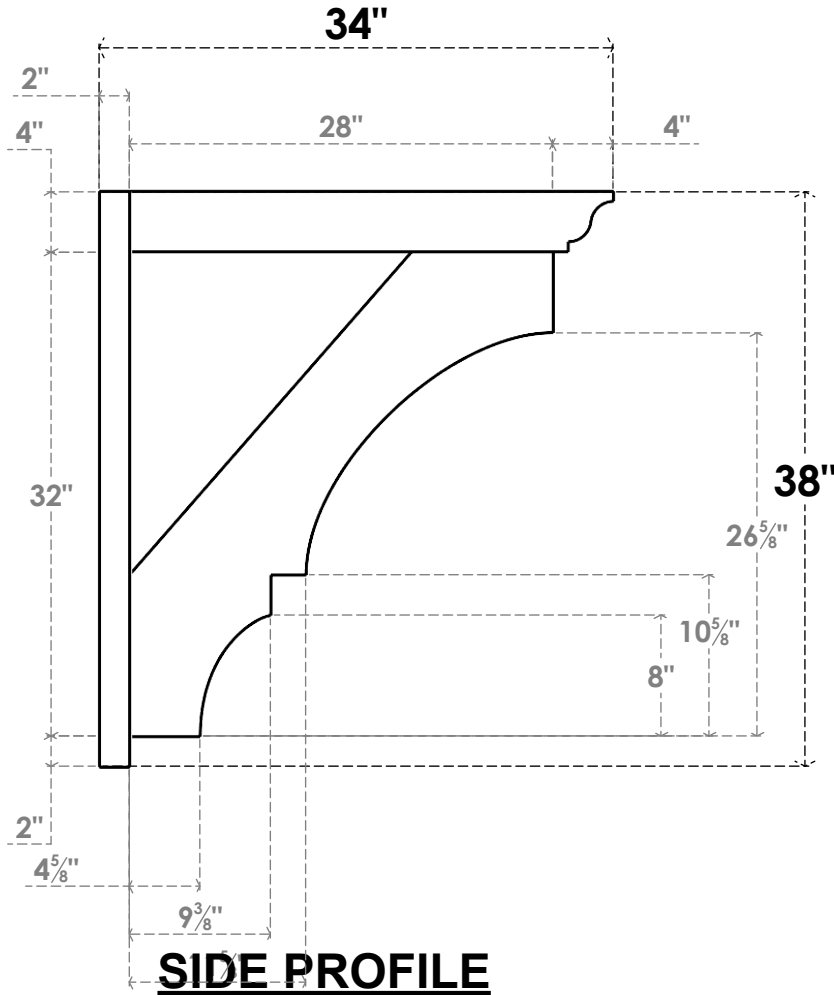

**ITEM NUMBER: OUTUROC040X060X34000X38000X040X020X040BOA04RCPR**

4"W TOP X 6"W BACK X 34"D X 38"H X 4"T TOP X 2"T BACK TIMBERTHANE ROUGH CEDAR BALBOA FAUX WOOD OPEN OUTLOOKER, TRADITIONAL TOP AND BLOCK BACK, 4"W CLOSED BRACE, PRIMED TAN