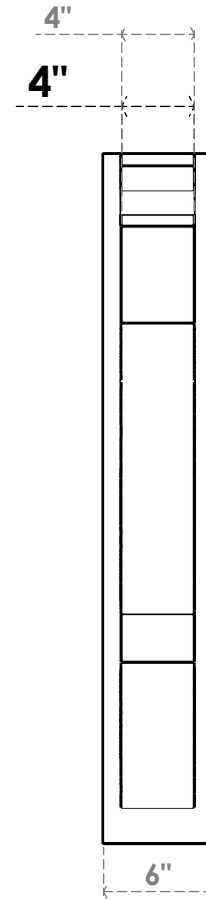

**ITEM NUMBER: OUTUROC040X060X34000X38000X040X020X040BOA04RCPR**

4"W TOP X 6"W BACK X 34"D X 38"H X 4"T TOP X 2"T BACK TIMBERTHANE ROUGH CEDAR BALBOA FAUX WOOD OPEN OUTLOOKER, TRADITIONAL TOP AND BLOCK BACK, 4"W CLOSED BRACE, PRIMED TAN

EKENA MILLWORK  
2300 WEST MAIN ST.  
CLARKSVILLE, TX 75426  
TOLL FREE: 866-607-0453  
WWW.EKENAMILLWORK.COM

**NOTES**

1. INSTALLATION TO BE COMPLETED IN ACCORDANCE WITH MANUFACTURER'S SPECIFICATIONS.
2. DRAWING MAY NOT BE TO SCALE
3. THIS DRAWING IS INTENDED FOR DESIGN AND PLANNING PURPOSES ONLY.
4. ALL INFORMATION CONTAINED HEREIN WAS CURRENT AT THE TIME OF DEVELOPMENT BUT MUST BE REVIEWED AND APPROVED BY THE PRODUCT MANUFACTURER TO BE CONSIDERED ACCURATE.
5. TIMBERTHANE ARCHITECTURAL PRODUCTS ARE MADE FROM HIGH DENSITY URETHANE AND COME FACTORY PRIMED