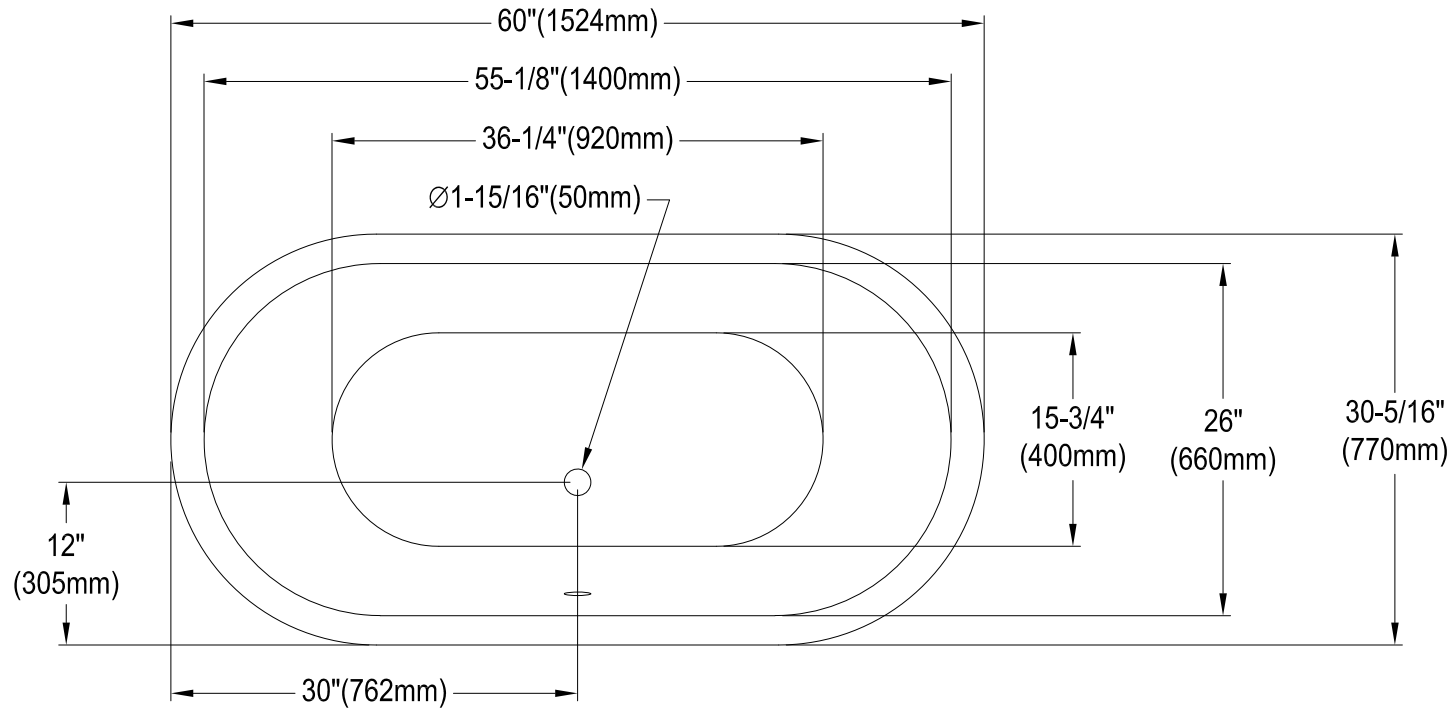

VCTND603119NC1,5,8

60" Cast Iron Bathtub

M10 x 20 (4 pcs)

Section A-A