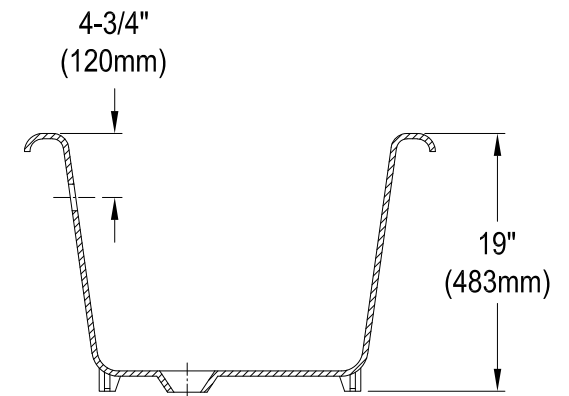

VCTND603119NC1,5,8

60" Cast Iron Bathtub

M10 x 20 (4 pcs)

Section A-A