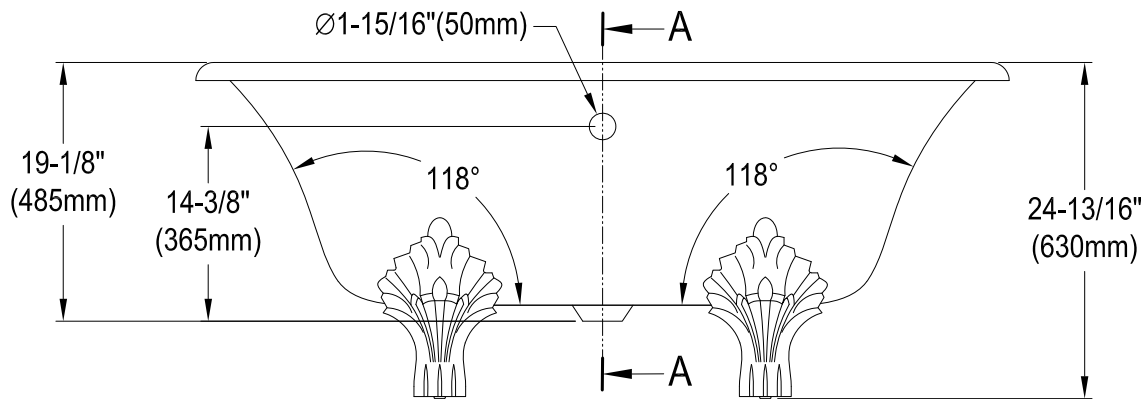

VCTND603119NC1,5,8

60" Cast Iron Bathtub

M10 x 20 (4 pcs)

Section A-A