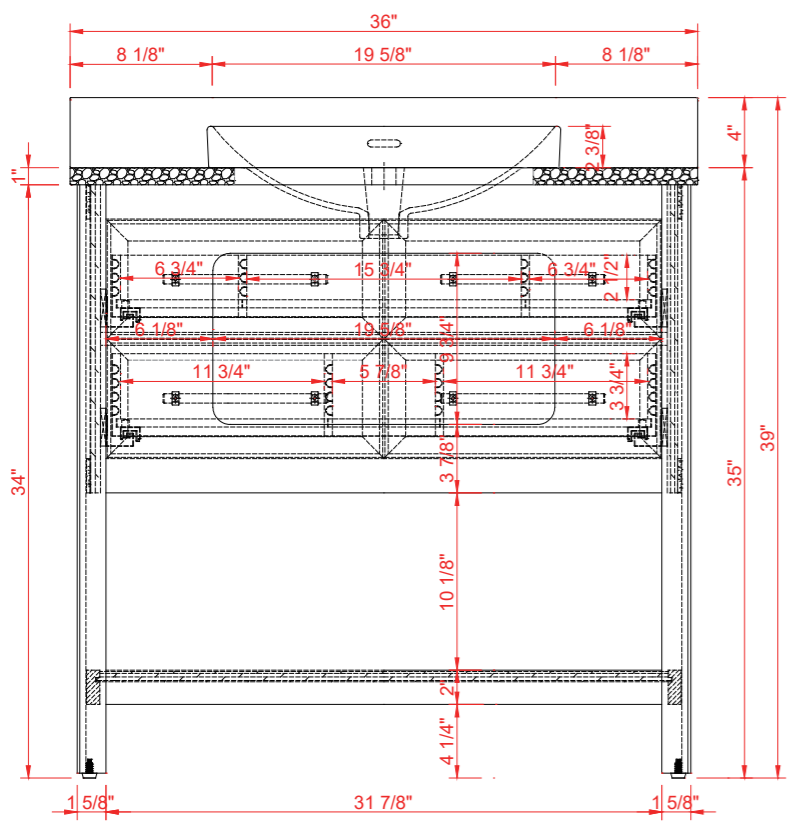

DIMENSIONS GUIDE

MODEL NUMBER: 1480VB-36-201-283-926-UM

UNDERMOUNT SINK

TOP VIEW

Product Net weight (W/O Top): 82.2 lbs.
Product packed Gross weight (W/O Top): 112.4 lbs.
Packed product Dimensions:
38.5in. W x 24.75in. D x 37.5in. H

FRONT VIEW

SIDE VIEW

DIMENSIONS GUIDE

MODEL NUMBER: 1480VB-36-201-283-926-SR

SEMI-RECESSED SINK

TOP VIEW

Product Net weight (W/O Top): 82.2 lbs.
 Product packed Gross weight (W/O Top): 112.4 lbs.
 Packed product Dimensions:
 38.5in. W x 24.75in. D x 37.5in. H

FRONT VIEW

SIDE VIEW