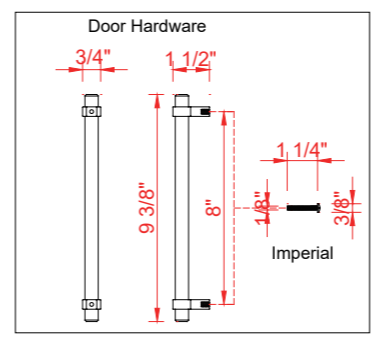

DIMENSIONS GUIDE

MODEL NUMBER: 1480VB-36-201-283-926-UM

UNDERMOUNT SINK

TOP VIEW

Product Net weight (W/O Top): 82.2 lbs.
Product packed Gross weight (W/O Top): 112.4 lbs.
Packed product Dimensions:
38.5in. W x 24.75in. D x 37.5in. H

FRONT VIEW

SIDE VIEW

DIMENSIONS GUIDE

MODEL NUMBER: 1480VB-36-201-283-926-SR

SEMI-RECESSED SINK

TOP VIEW

Product Net weight (W/O Top): 82.2 lbs.
 Product packed Gross weight (W/O Top): 112.4 lbs.
 Packed product Dimensions:
 38.5in. W x 24.75in. D x 37.5in. H

FRONT VIEW

SIDE VIEW