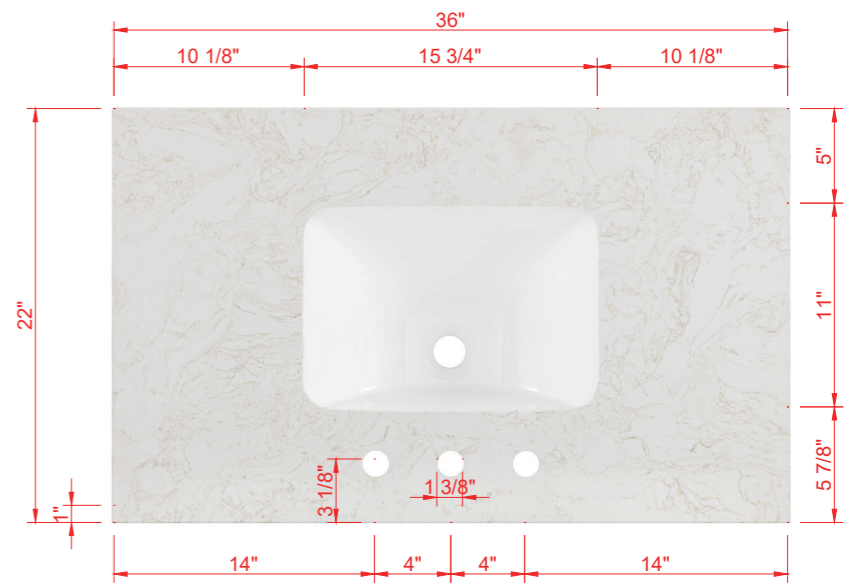

DIMENSIONS GUIDE

MODEL NUMBER: 1480VB-36-201-283-926-UM

UNDERMOUNT SINK

TOP VIEW

Product Net weight (W/O Top): 82.2 lbs.
Product packed Gross weight (W/O Top): 112.4 lbs.
Packed product Dimensions:
38.5in. W x 24.75in. D x 37.5in. H

FRONT VIEW

SIDE VIEW

DIMENSIONS GUIDE

MODEL NUMBER: 1480VB-36-201-283-926-SR

SEMI-RECESSED SINK

TOP VIEW

Product Net weight (W/O Top): 82.2 lbs.
 Product packed Gross weight (W/O Top): 112.4 lbs.
 Packed product Dimensions:
 38.5in. W x 24.75in. D x 37.5in. H

FRONT VIEW

SIDE VIEW