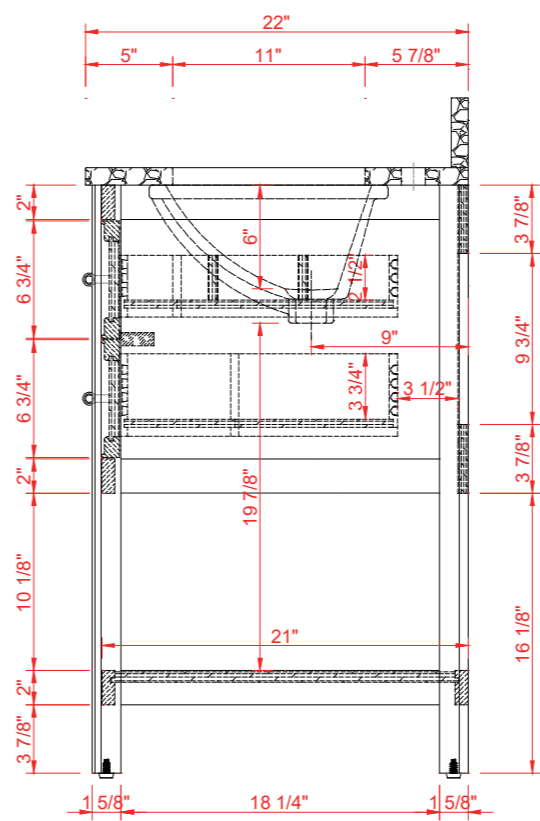

DIMENSIONS GUIDE

MODEL NUMBER: 1480VB-36-201-283-926-UM

UNDERMOUNT SINK

TOP VIEW

Product Net weight (W/O Top): 82.2 lbs.
Product packed Gross weight (W/O Top): 112.4 lbs.
Packed product Dimensions:
38.5in. W x 24.75in. D x 37.5in. H

FRONT VIEW

SIDE VIEW

DIMENSIONS GUIDE

MODEL NUMBER: 1480VB-36-201-283-926-SR

SEMI-RECESSED SINK

TOP VIEW

Product Net weight (W/O Top): 82.2 lbs.
 Product packed Gross weight (W/O Top): 112.4 lbs.
 Packed product Dimensions:
 38.5in. W x 24.75in. D x 37.5in. H

FRONT VIEW

SIDE VIEW