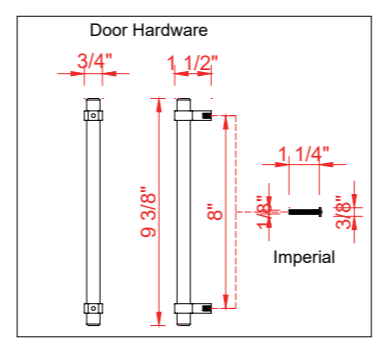

DIMENSIONS GUIDE

MODEL NUMBER: 1480VB-36-201-283-926-UM

UNDERMOUNT SINK

TOP VIEW

Product Net weight (W/O Top): 82.2 lbs.
Product packed Gross weight (W/O Top): 112.4 lbs.
Packed product Dimensions:
38.5in. W x 24.75in. D x 37.5in. H

FRONT VIEW

SIDE VIEW

DIMENSIONS GUIDE

MODEL NUMBER: 1480VB-36-201-283-926-SR

SEMI-RECESSED SINK

TOP VIEW

Product Net weight (W/O Top): 82.2 lbs.
 Product packed Gross weight (W/O Top): 112.4 lbs.
 Packed product Dimensions:
 38.5in. W x 24.75in. D x 37.5in. H

FRONT VIEW

SIDE VIEW