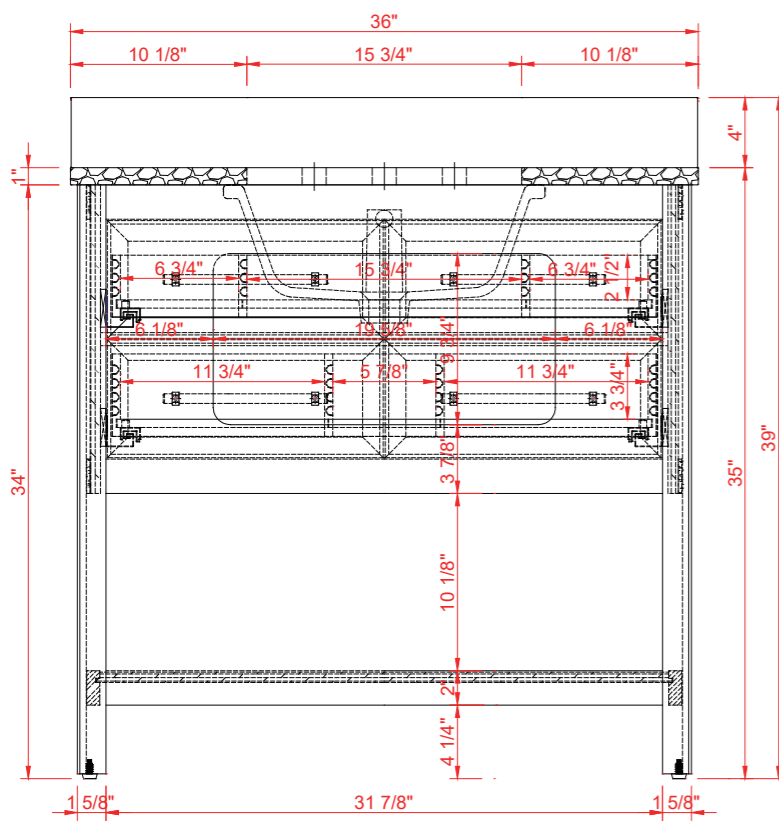

DIMENSIONS GUIDE

MODEL NUMBER: 1480VB-36-201-283-926-UM

UNDERMOUNT SINK

TOP VIEW

Product Net weight (W/O Top): 82.2 lbs.
Product packed Gross weight (W/O Top): 112.4 lbs.
Packed product Dimensions:
38.5in. W x 24.75in. D x 37.5in. H

FRONT VIEW

SIDE VIEW

DIMENSIONS GUIDE

MODEL NUMBER: 1480VB-36-201-283-926-SR

SEMI-RECESSED SINK

TOP VIEW

Product Net weight (W/O Top): 82.2 lbs.
 Product packed Gross weight (W/O Top): 112.4 lbs.
 Packed product Dimensions:
 38.5in. W x 24.75in. D x 37.5in. H

FRONT VIEW

SIDE VIEW