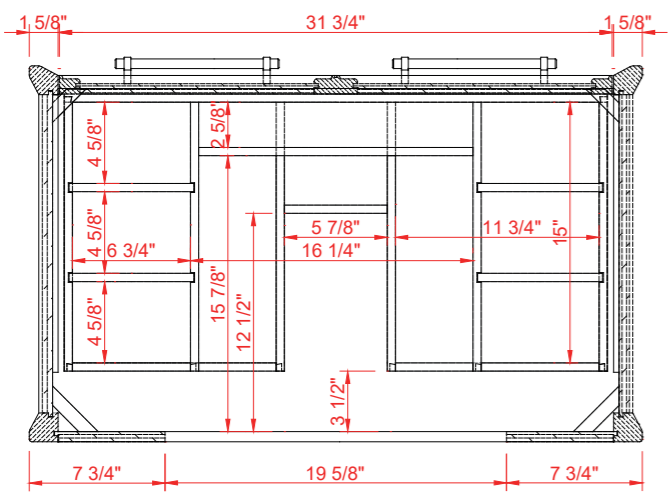

DIMENSIONS GUIDE

MODEL NUMBER: 1480VB-36-201-283-926-UM

UNDERMOUNT SINK

TOP VIEW

Product Net weight (W/O Top): 82.2 lbs.
Product packed Gross weight (W/O Top): 112.4 lbs.
Packed product Dimensions:
38.5in. W x 24.75in. D x 37.5in. H

FRONT VIEW

SIDE VIEW

DIMENSIONS GUIDE

MODEL NUMBER: 1480VB-36-201-283-926-SR

SEMI-RECESSED SINK

TOP VIEW

Product Net weight (W/O Top): 82.2 lbs.
 Product packed Gross weight (W/O Top): 112.4 lbs.
 Packed product Dimensions:
 38.5in. W x 24.75in. D x 37.5in. H

FRONT VIEW

SIDE VIEW