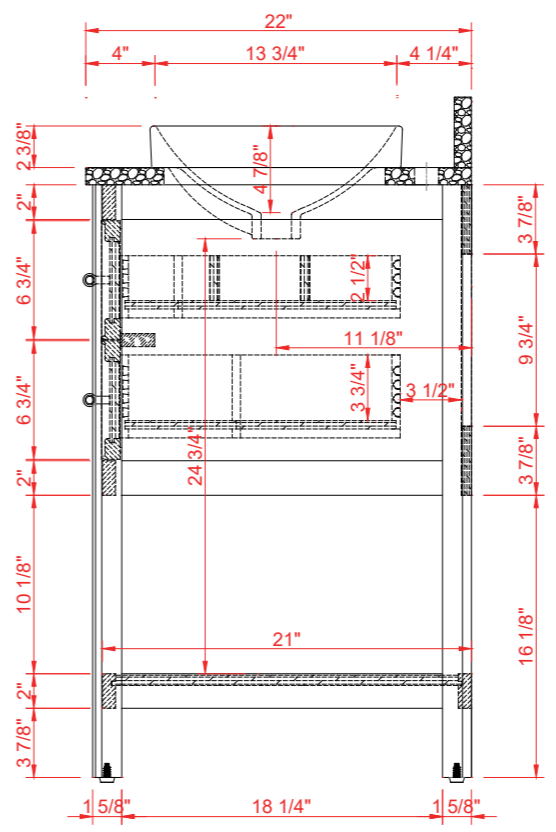

DIMENSIONS GUIDE

MODEL NUMBER: 1480VB-36-201-283-926-UM

UNDERMOUNT SINK

TOP VIEW

Product Net weight (W/O Top): 82.2 lbs.
Product packed Gross weight (W/O Top): 112.4 lbs.
Packed product Dimensions:
38.5in. W x 24.75in. D x 37.5in. H

FRONT VIEW

SIDE VIEW

DIMENSIONS GUIDE

MODEL NUMBER: 1480VB-36-201-283-926-SR

SEMI-RECESSED SINK

TOP VIEW

Product Net weight (W/O Top): 82.2 lbs.
 Product packed Gross weight (W/O Top): 112.4 lbs.
 Packed product Dimensions:
 38.5in. W x 24.75in. D x 37.5in. H

FRONT VIEW

SIDE VIEW