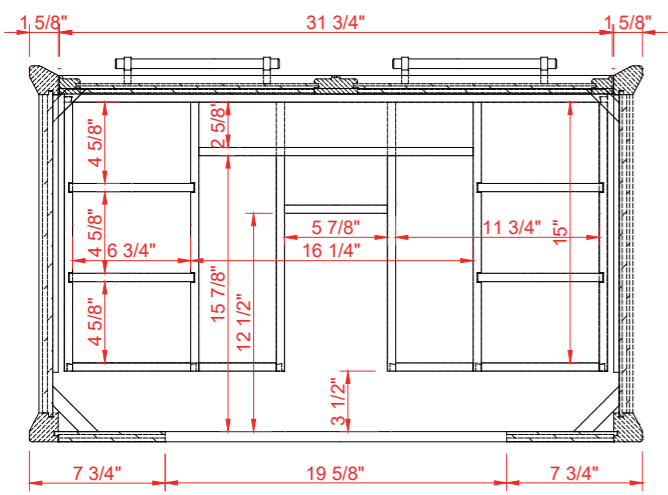

DIMENSIONS GUIDE

MODEL NUMBER: 1480VB-36-201-283-926-UM

UNDERMOUNT SINK

TOP VIEW

Product Net weight (W/O Top): 82.2 lbs.
Product packed Gross weight (W/O Top): 112.4 lbs.
Packed product Dimensions:
38.5in. W x 24.75in. D x 37.5in. H

FRONT VIEW

SIDE VIEW

DIMENSIONS GUIDE

MODEL NUMBER: 1480VB-36-201-283-926-SR

SEMI-RECESSED SINK

TOP VIEW

Product Net weight (W/O Top): 82.2 lbs.
 Product packed Gross weight (W/O Top): 112.4 lbs.
 Packed product Dimensions:
 38.5in. W x 24.75in. D x 37.5in. H

FRONT VIEW

SIDE VIEW