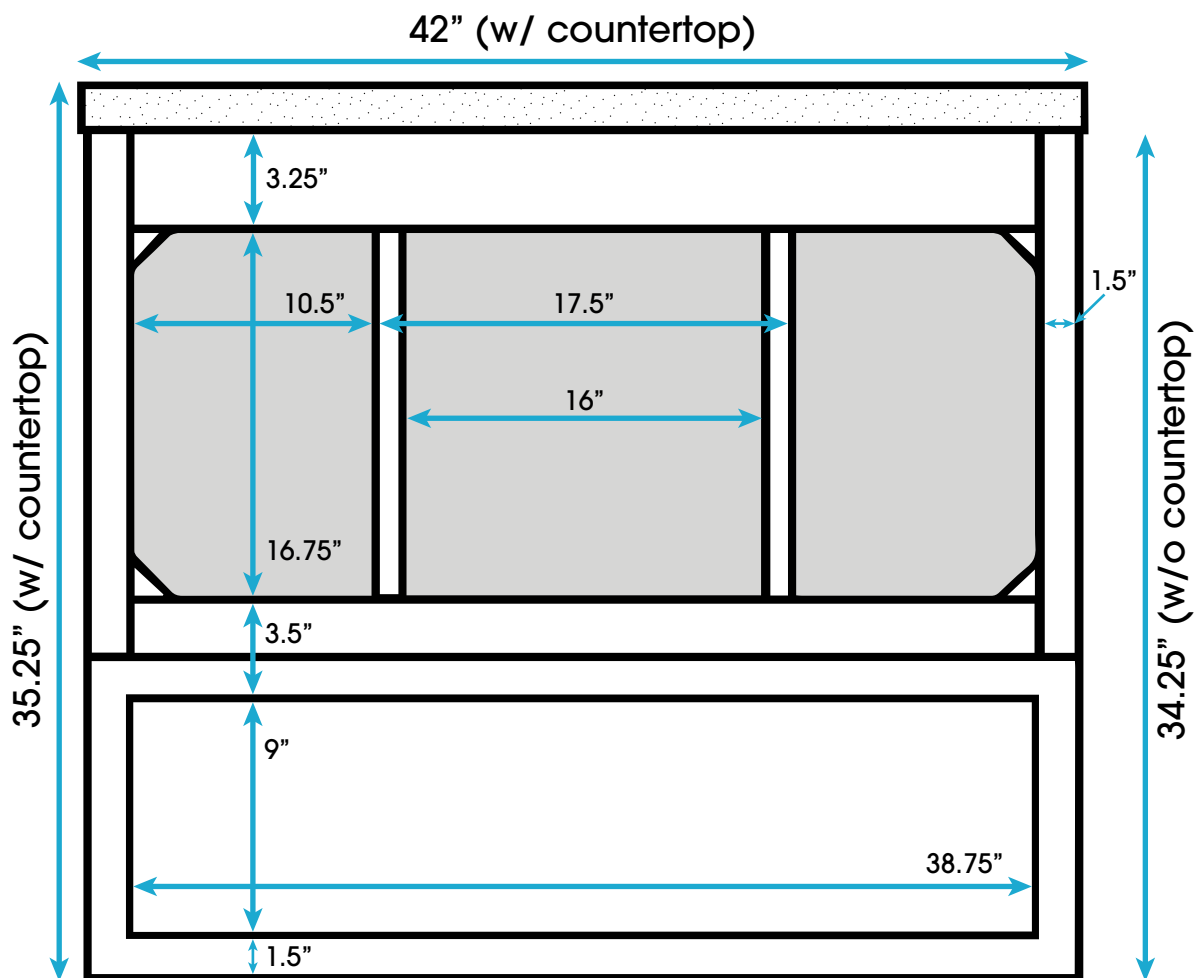

Mia 42-inch Bath Vanity (Back View)

All measurements are approximate and rounded to the nearest quarter inch
Please allow for a slight margin of error