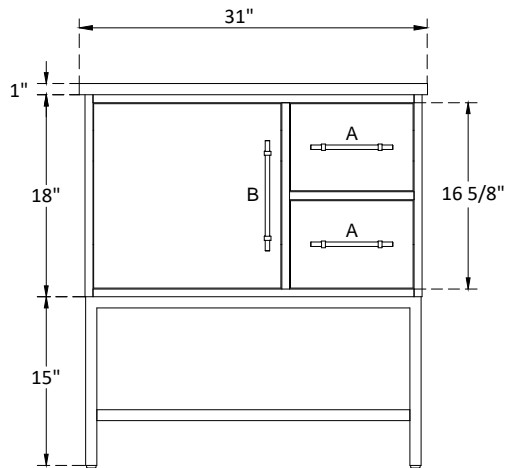

# SPECIFICATIONS

Handle A:  
Overall length : 7 3/8" (186mm)  
center to center : 5" (128mm)

Handle B:  
Overall length : 9 7/8" (250mm)  
center to center : 7 1/2" (192mm)