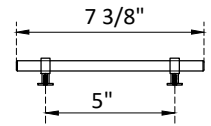

# SPECIFICATIONS

Handle A:  
Overall length : 7 3/8" (186mm)  
center to center : 5" (128mm)

Handle B:  
Overall length : 9 7/8" (250mm)  
center to center : 7 1/2" (192mm)