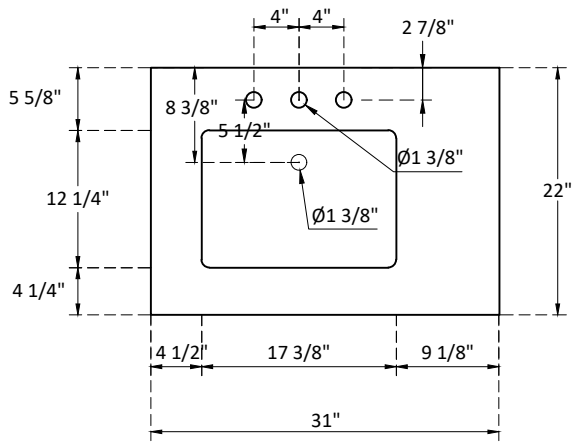

# SPECIFICATIONS

Handle A:  
Overall length : 7 3/8" (186mm)  
center to center : 5" (128mm)

Handle B:  
Overall length : 9 7/8" (250mm)  
center to center : 7 1/2" (192mm)