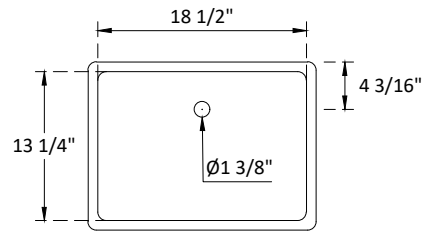

# SPECIFICATIONS

Handle A:  
Overall length : 7 3/8" (186mm)  
center to center : 5" (128mm)

Handle B:  
Overall length : 9 7/8" (250mm)  
center to center : 7 1/2" (192mm)