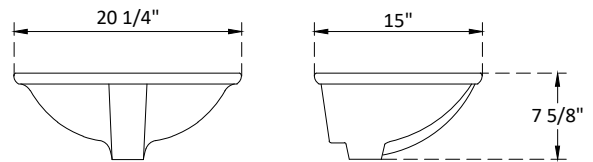

# SPECIFICATIONS

Handle A:  
Overall length : 7 3/8" (186mm)  
center to center : 5" (128mm)

Handle B:  
Overall length : 9 7/8" (250mm)  
center to center : 7 1/2" (192mm)