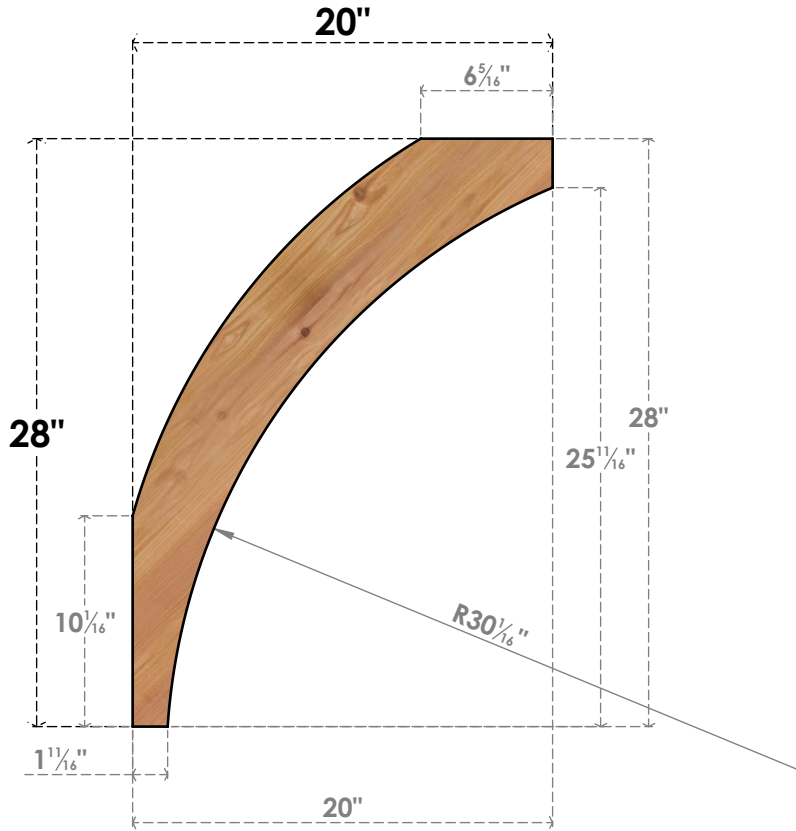

BRC06X20X28THR00SWR

5 1/2"W X 20"D X 28"H THORTON SMOOTH BRACE, WESTERN RED CEDAR

SIDE

FRONT

EKENA MILLWORK
 2300 WEST MAIN ST.
 CLARKSVILLE, TX 75426
 TOLL FREE: 866-607-0453
 WWW.EKENAMILLWORK.COM

NOTES

1. INSTALLATION TO BE COMPLETED IN ACCORDANCE WITH MANUFACTURER'S SPECIFICATIONS.
2. DRAWING MAY NOT BE TO SCALE
3. THIS DRAWING IS INTENDED FOR DESIGN AND PLANNING PURPOSES ONLY.
4. ALL INFORMATION CONTAINED HEREIN WAS CURRENT AT THE TIME OF DEVELOPMENT BUT MUST BE REVIEWED AND APPROVED BY THE PRODUCT MANUFACTURER TO BE CONSIDERED ACCURATE.
5. PRODUCTS ARE NOT KILN DRIED. THIS ITEM IS UNIQUE AND WILL CONTAIN THE NATURAL VARIATIONS THAT THE WOOD SPECIES OFFERS. THIS MAY RESULT IN VARIATIONS UP TO 1/4"