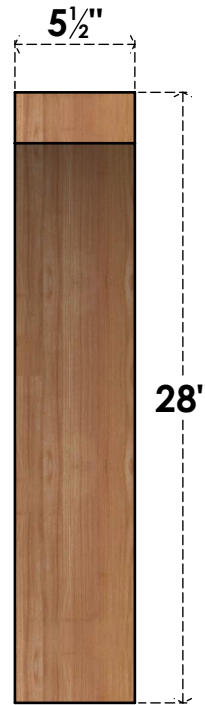

BRC06X20X28THR00SWR

5 1/2"W X 20"D X 28"H THORTON SMOOTH BRACE, WESTERN RED CEDAR

SIDE

FRONT

EKENA MILLWORK
 2300 WEST MAIN ST.
 CLARKSVILLE, TX 75426
 TOLL FREE: 866-607-0453
 WWW.EKENAMILLWORK.COM

NOTES

1. INSTALLATION TO BE COMPLETED IN ACCORDANCE WITH MANUFACTURER'S SPECIFICATIONS.
2. DRAWING MAY NOT BE TO SCALE
3. THIS DRAWING IS INTENDED FOR DESIGN AND PLANNING PURPOSES ONLY.
4. ALL INFORMATION CONTAINED HEREIN WAS CURRENT AT THE TIME OF DEVELOPMENT BUT MUST BE REVIEWED AND APPROVED BY THE PRODUCT MANUFACTURER TO BE CONSIDERED ACCURATE.
5. PRODUCTS ARE NOT KILN DRIED. THIS ITEM IS UNIQUE AND WILL CONTAIN THE NATURAL VARIATIONS THAT THE WOOD SPECIES OFFERS. THIS MAY RESULT IN VARIATIONS UP TO 1/4"