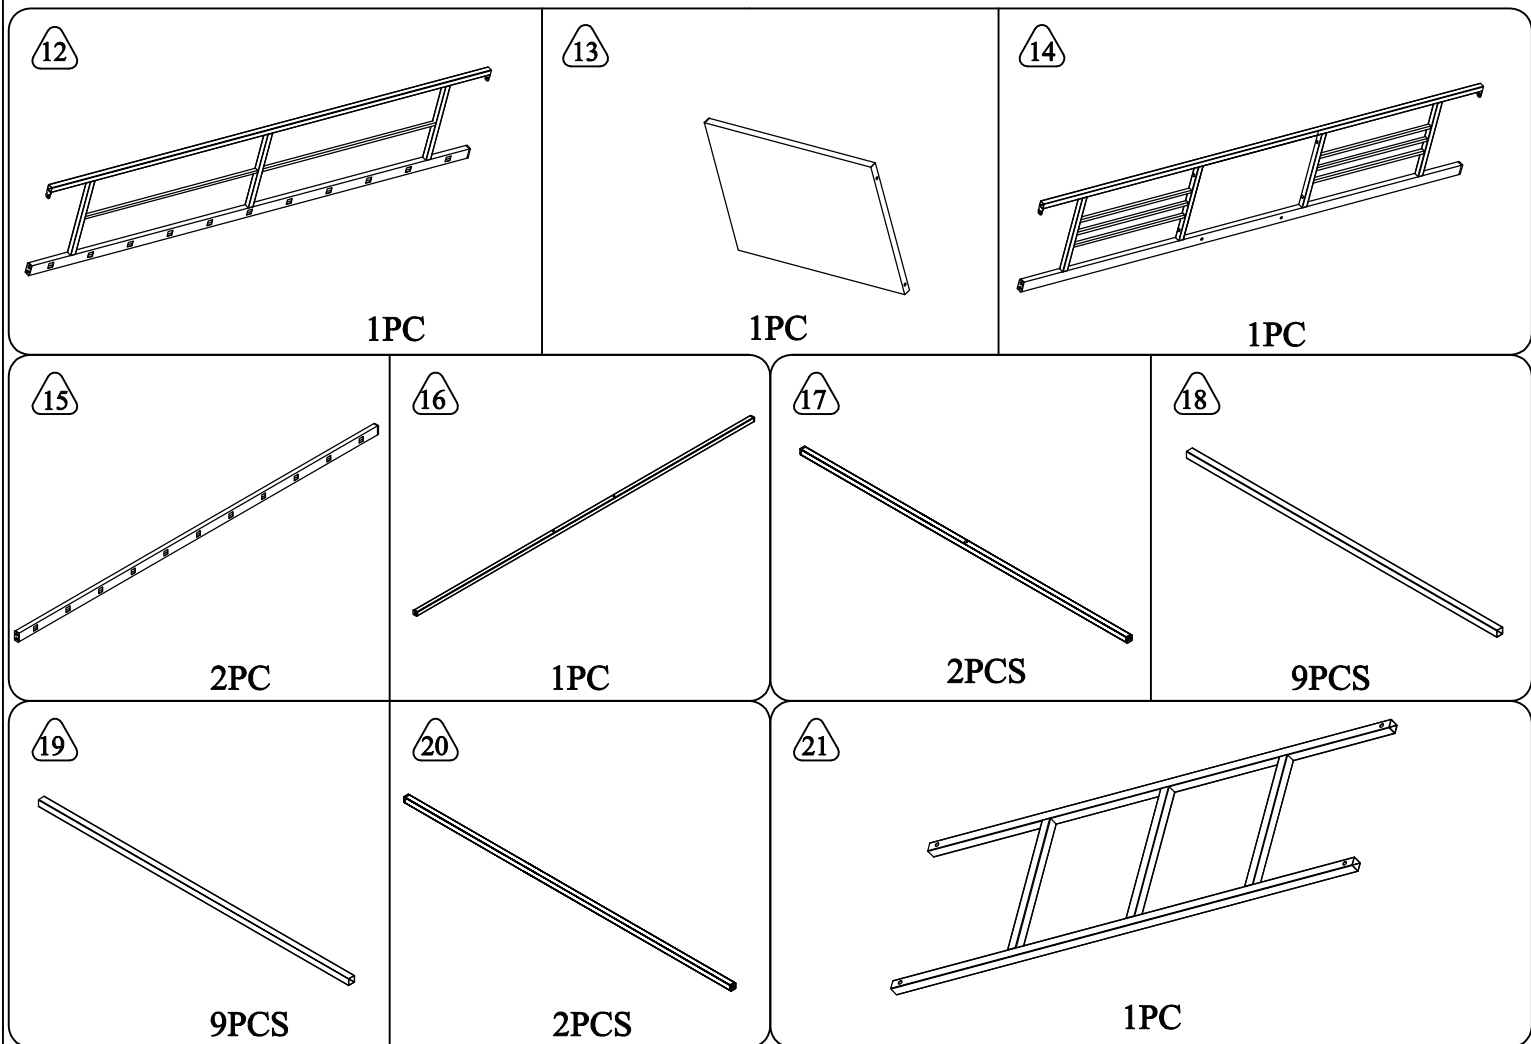

7

1PC

8

1PC

9

2PCS

10

1PC

11

1PC

Twin Over Full Bunk Bed
ASSEMBLY INSTRUCTIONS
MF191290AAD - MF191291AAD

HARDWARE LIST

 A 1/4"*60 37PCS	 B 1/4"*40 4PCS	 C 1/4"*30 2PCS	 D 1/4"*15 12PCS	 E 20x20x10 4PCS	 F 40x40x10 8PCS	 H 4x60 2PCS	 J 1/4"*50 6PCS	 K 1/4"*30 18PCS
--	--	--	---	---	--	---	--	---