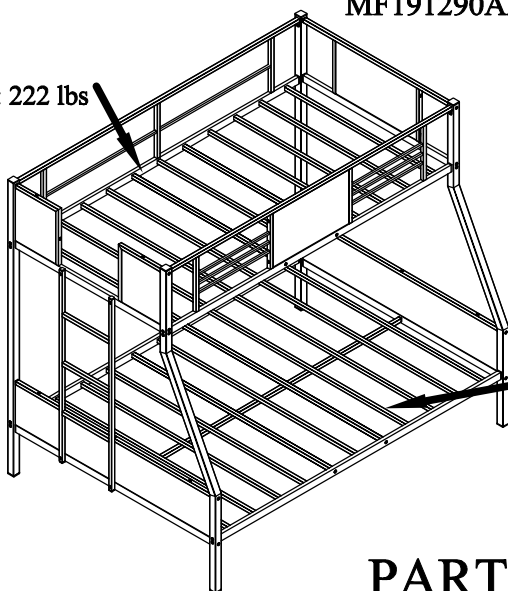

Twin Over Full Bunk Bed
 ASSEMBLY INSTRUCTIONS
 MF191290AAD - MF191291AAD

Weight Limits : 222 lbs

Weight Limits : 352 lbs

PART LIST

1

2PCS

2

1PC

3

1PC

4

1PC

5

2PCS

6

2PCS