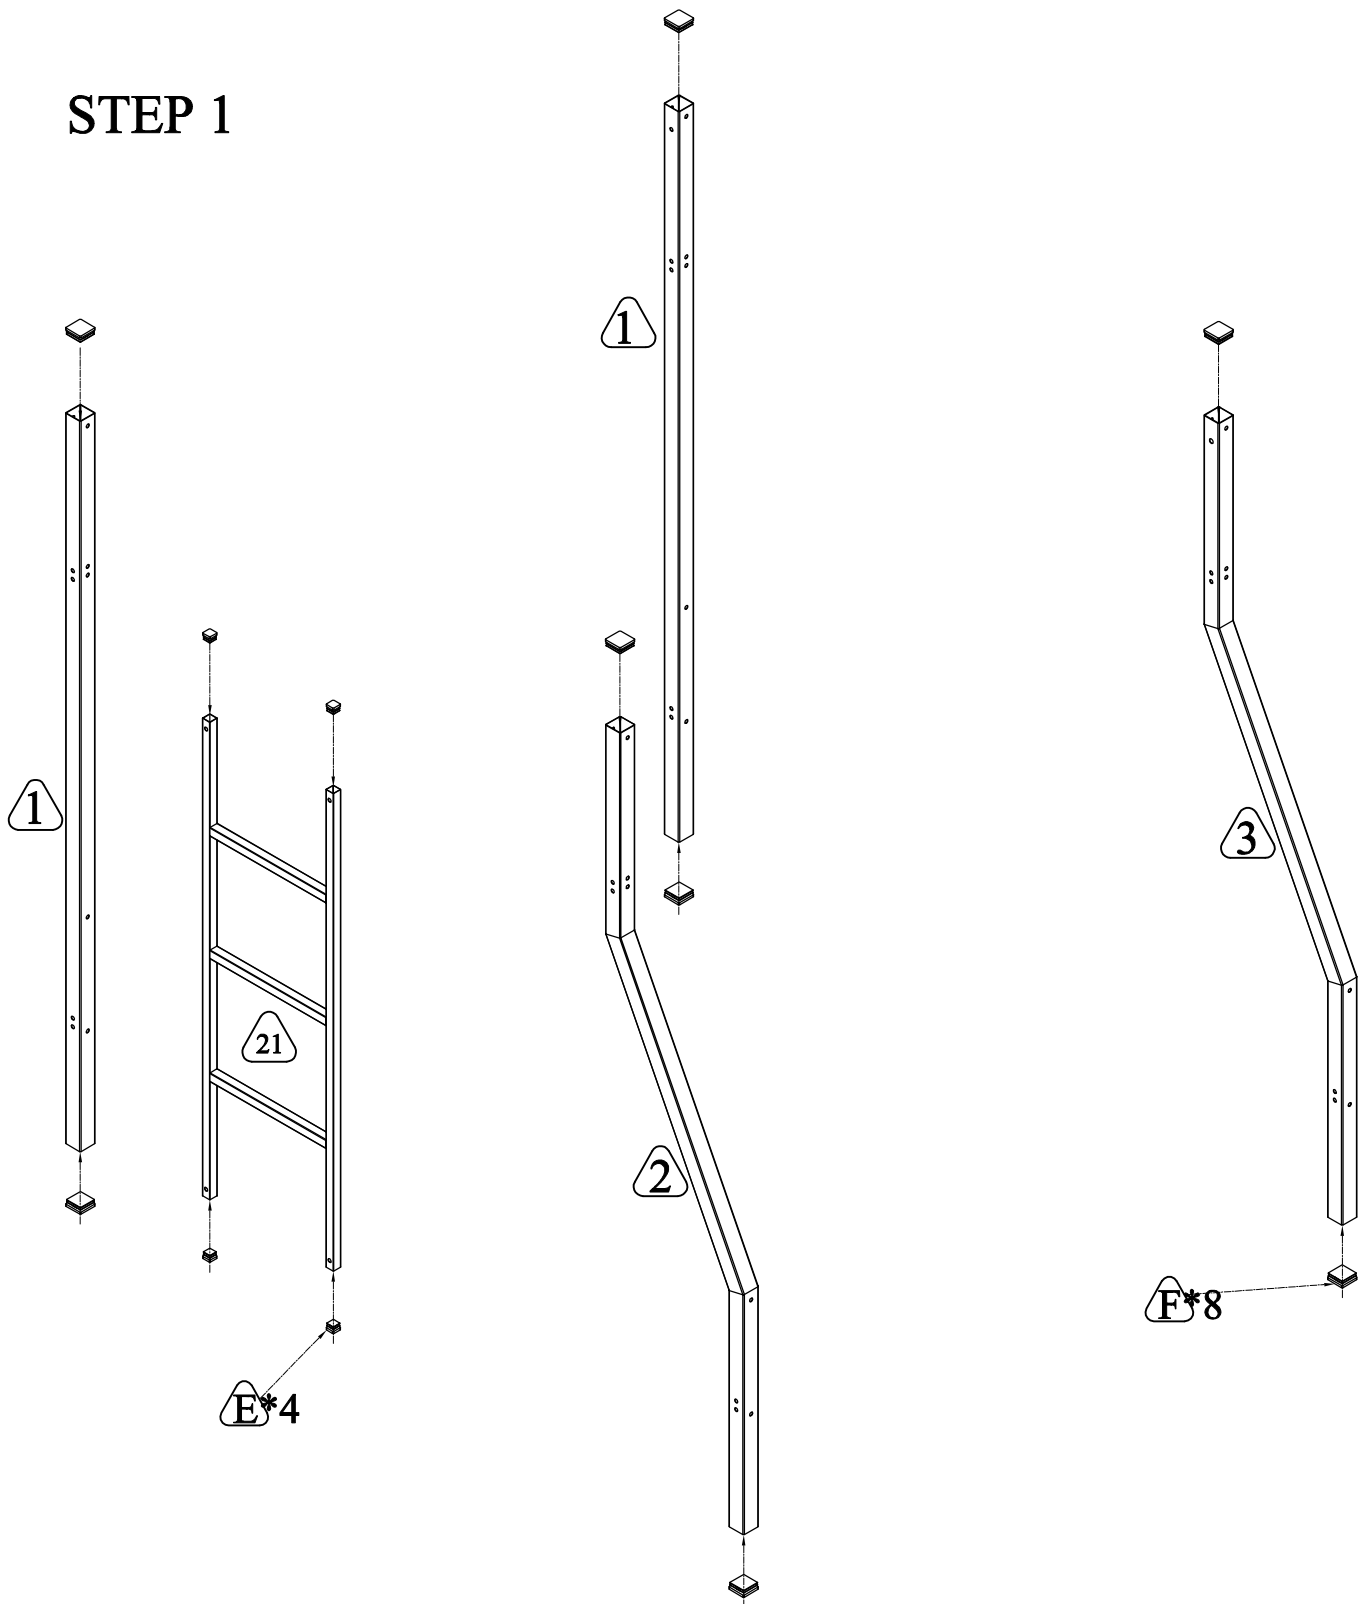

11

1PC

Twin Over Full Bunk Bed
ASSEMBLY INSTRUCTIONS
MF191290AAD - MF191291AAD

HARDWARE LIST

 A 1/4"*60 37PCS	 B 1/4"*40 4PCS	 C 1/4"*30 2PCS	 D 1/4"*15 12PCS	 E 20x20x10 4PCS	 F 40x40x10 8PCS	 H 4x60 2PCS	 J 1/4"*50 6PCS	 K 1/4"*30 18PCS
--	--	--	---	---	--	---	--	---

Twin Over Full Bunk Bed
ASSEMBLY INSTRUCTIONS
MF191290AAD - MF191291AAD

STEP 1

 20x20x10 4PCS	 40x40x10 8PCS
--	---

Twin Over Full Bunk Bed
 ASSEMBLY INSTRUCTIONS
 MF191290AAD - MF191291AAD

STEP 2

 A 1/4"*60 20 PCS	 J 1/4"*50 6 PCS	 K 1/4"*30 14 PCS	 H 4x60 2PCS
--	---	--	---

Twin Over Full Bunk Bed
ASSEMBLY INSTRUCTIONS
MF191290AAD - MF191291AAD

STEP 3

  1/4"*30 2PCS	  1/4"*15 4 PCS	 4x60 2PCS
---	---	---

Twin Over Full Bunk Bed
ASSEMBLY INSTRUCTIONS
MF191290AAD - MF191291AAD

STEP 6

A

1/4"*60
1 PC

B

1/4"*40
3 PCS

H

4x60
2PCS