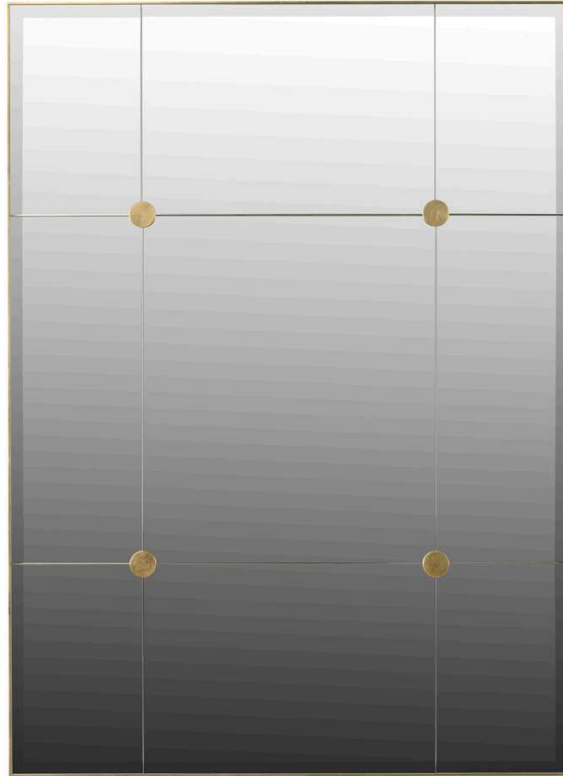

## 385877 • Loire Mirror - Gold (Lg)

58h x 42w x 1.25d

Wood/Mirror

Antique Gold Leaf/Beveled

*Inspired by antique French mirrors when large mirror panels were unavailable, the large Loire Mirror is an elegant piece decorated with four flat medallions. Available in silver or gold leaf. Designed by Jamie Merida.*