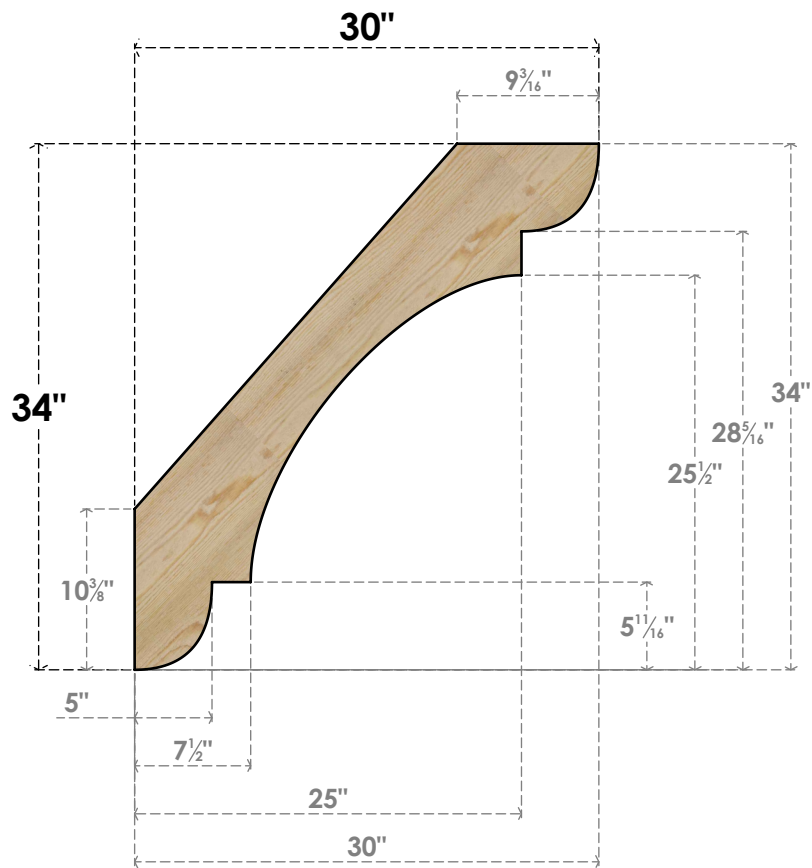

BRC06X30X34OLY00RDF

6"W X 30"D X 34"H OLYMPIC ROUGH SAWN BRACE, DOUGLAS FIR

SIDE

FRONT

EKENA MILLWORK
 2300 WEST MAIN ST.
 CLARKSVILLE, TX 75426
 TOLL FREE: 866-607-0453
 WWW.EKENAMILLWORK.COM

NOTES

1. INSTALLATION TO BE COMPLETED IN ACCORDANCE WITH MANUFACTURER'S SPECIFICATIONS.
2. DRAWING MAY NOT BE TO SCALE
3. THIS DRAWING IS INTENDED FOR DESIGN AND PLANNING PURPOSES ONLY.
4. ALL INFORMATION CONTAINED HEREIN WAS CURRENT AT THE TIME OF DEVELOPMENT BUT MUST BE REVIEWED AND APPROVED BY THE PRODUCT MANUFACTURER TO BE CONSIDERED ACCURATE.
5. PRODUCTS ARE NOT KILN DRIED. THIS ITEM IS UNIQUE AND WILL CONTAIN THE NATURAL VARIATIONS THAT THE WOOD SPECIES OFFERS. THIS MAY RESULT IN VARIATIONS UP TO 1/4"