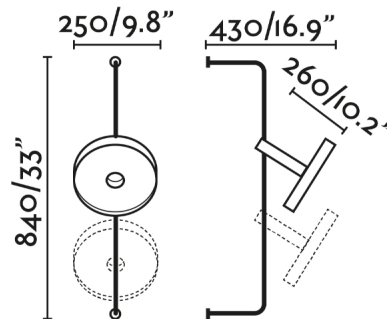

### General characteristics

Fixation	Wall
voltage	120V
Hertz	60Hz
Cable length	0.04 ft
Switch type	On/Off
Max. Power	15W