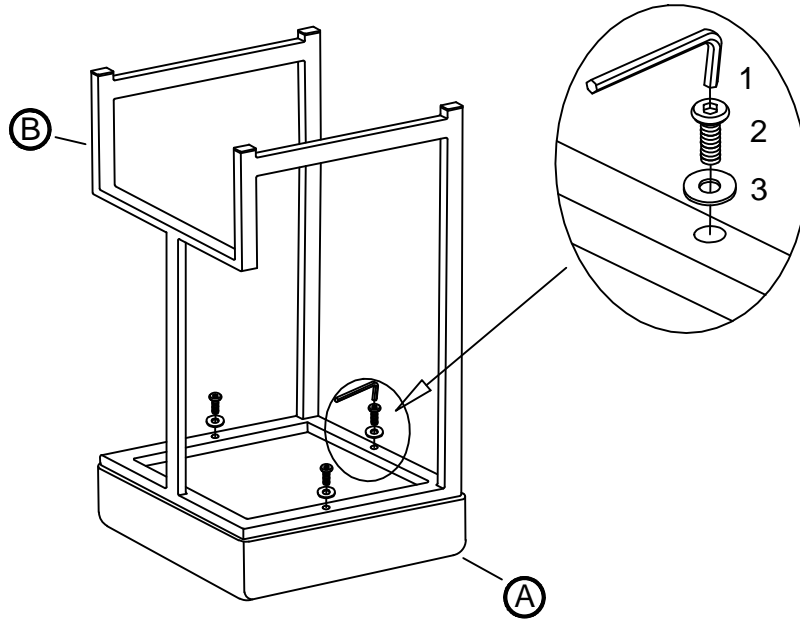

ASSEMBLY INSTRUCTIONS

STEP 1