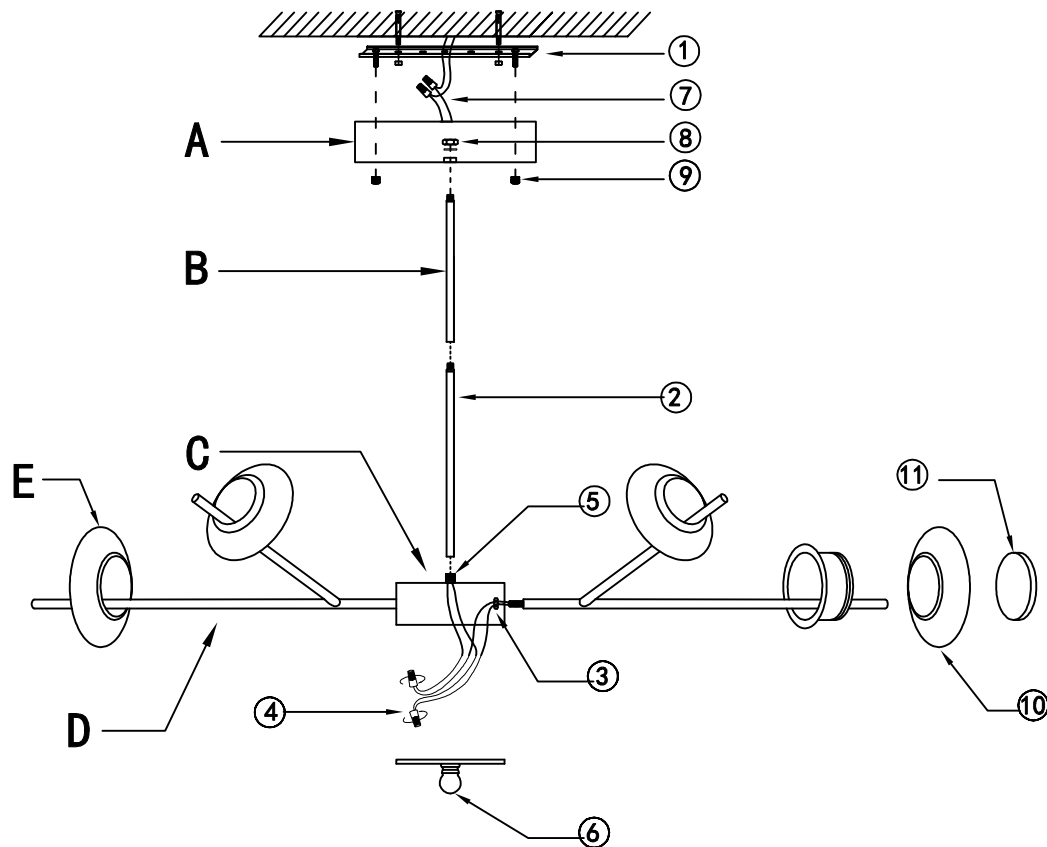

Installation instructions

Installation sequence diagram

Please complete the assembly in sequence:

- ① ② ③ ④ ⑤ ⑥ ⑦ ⑧ ⑨ ⑩ ⑪

assembly parts list

Serial Number	picture	Accessory Name	quantity
A		canopy	1 PCS
B		boom	1 PCS
C		Deng Gu	1 PCS
D		lamp holder	6 PCS
E		Crystal Circle	12 PCS
F			
G			
H			
I			

Please install and test the lighting fixtures before installing the glass