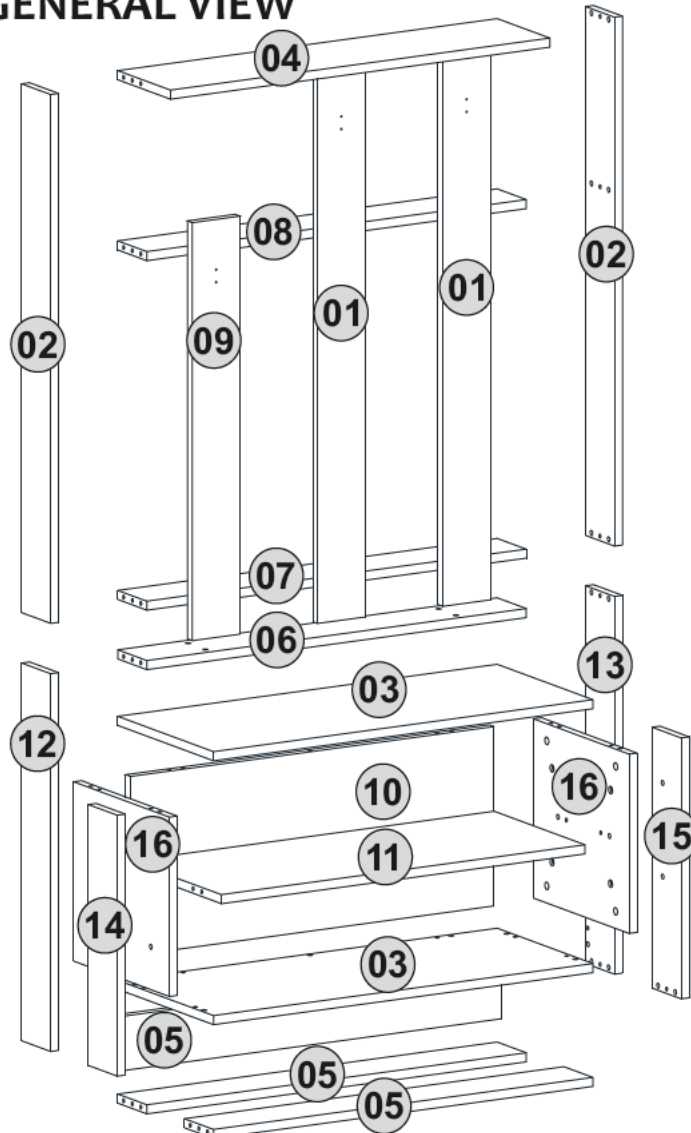

PARÇA TANILAMA / GENERAL VIEW