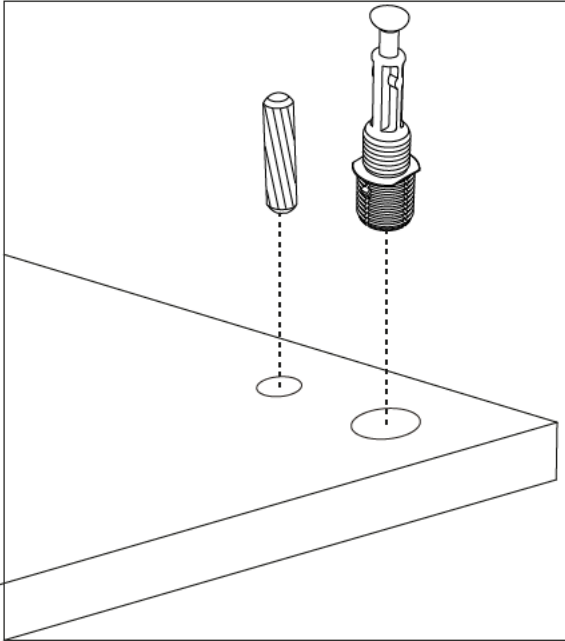

A23

A04

ATTENTION !!

Minifix is the main connection material used in Decortie products. Before starting assembly, please check the drawings below.

A22

Bu modül iki kişi tarafından kurulmalıdır.
This module should be assembled by two people.